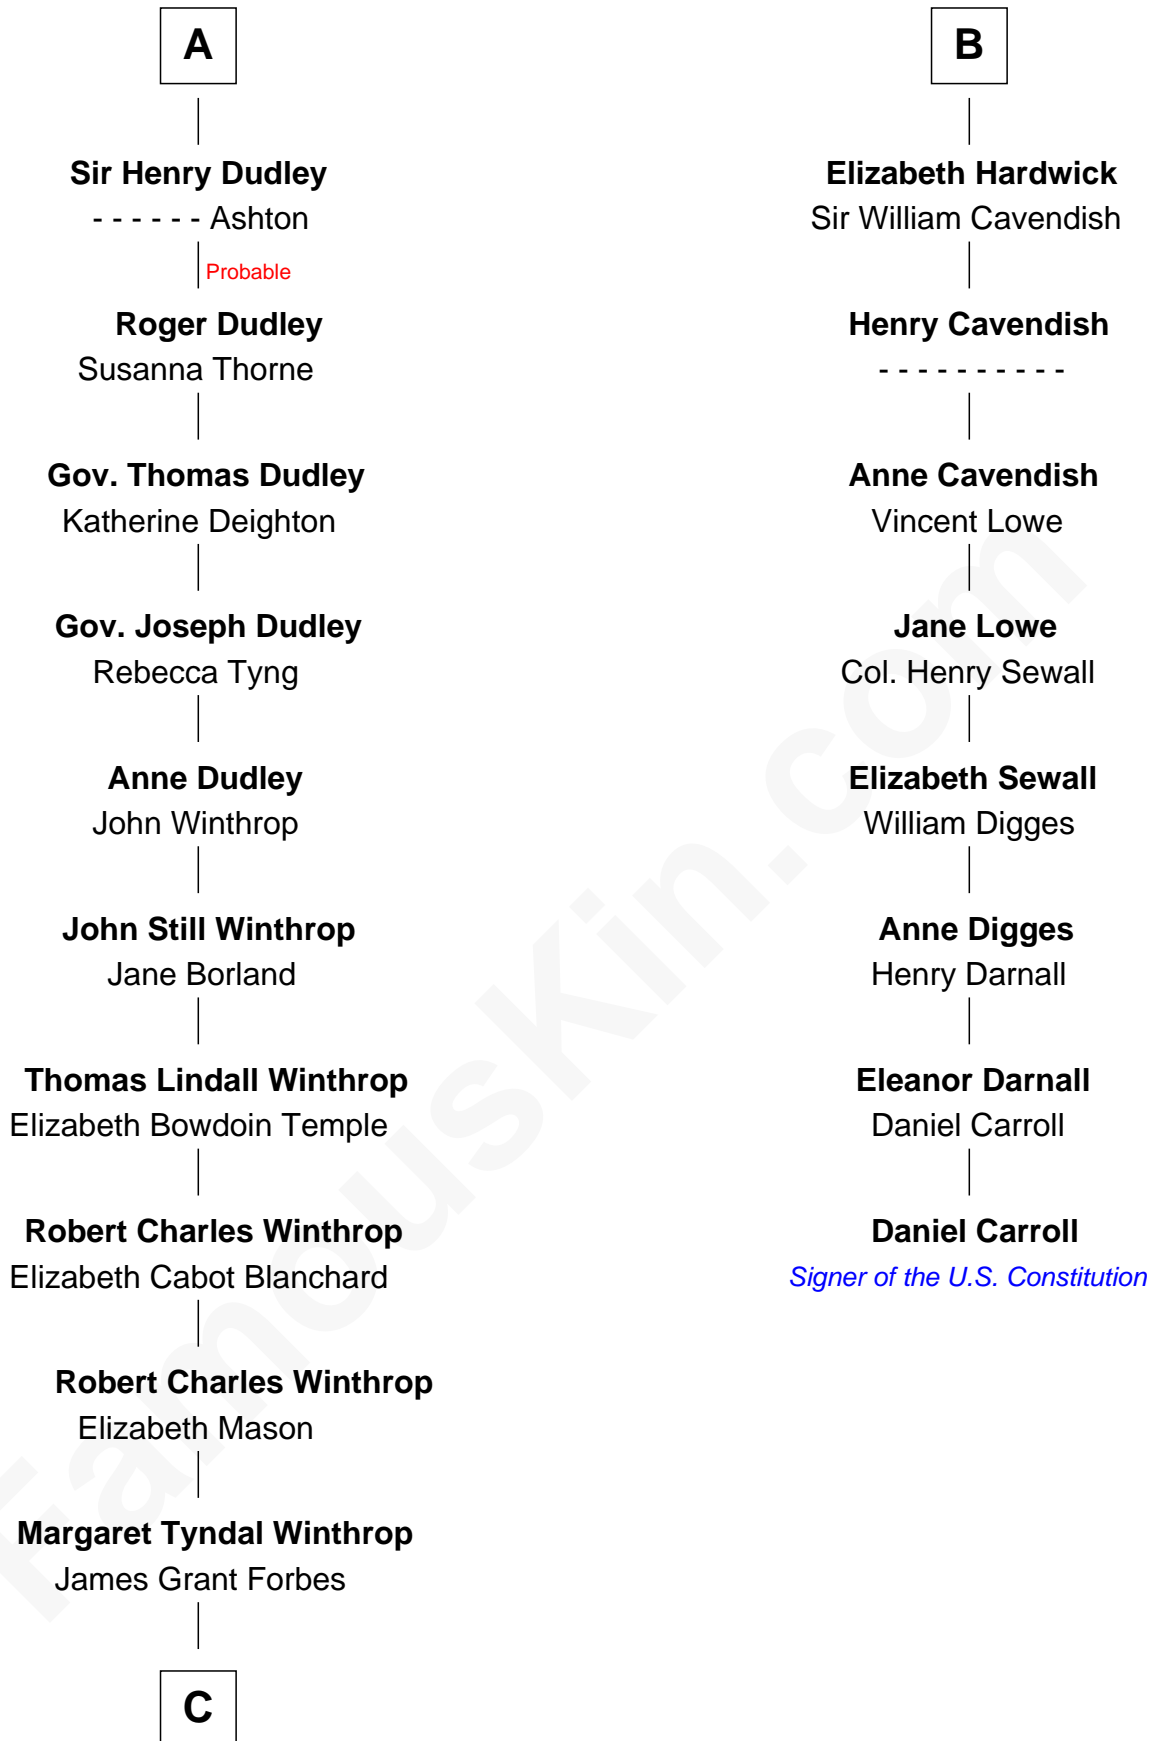

# FamousKin.com Relationship Chart of

**John Kerry**

*68th U.S. Secretary of State*

14th cousin 4 times removed of

**Daniel Carroll**

*Signer of the U.S. Constitution*

**Edmund Fitzalan**

Alice de Warenne

**Richard Fitzalan**  
Eleanor Plantagenet

**Alice Fitzalan**  
Sir Thomas de Holand

**Eleanor Holand**  
Edward Cherleton

**Joyce Cherleton**  
Sir John Tiptoft

**Joyce Tiptoft**  
Sir Edmund Sutton

**Sir Edward Sutton**  
Cecily Willoughby

**Sir John Sutton**  
Cecily Grey

**A**

**Mary Fitzalan**  
John le Strange

**Ankaret le Strange**  
Sir Richard Talbot

**Mary Talbot**  
Sir Thomas Greene

**Sir Thomas Greene**  
Marine Bellers

**Anne Greene**  
Sir Thomas Pinchbeck

**Elizabeth Pinchbeck**  
John Hardwick

**John Hardwick**  
Elizabeth Leeke

**B**

**C**

—  
**Rosemary Isabel Forbes**

Richard John Kerry

—  
**John Kerry**

*68th U.S. Secretary of State*