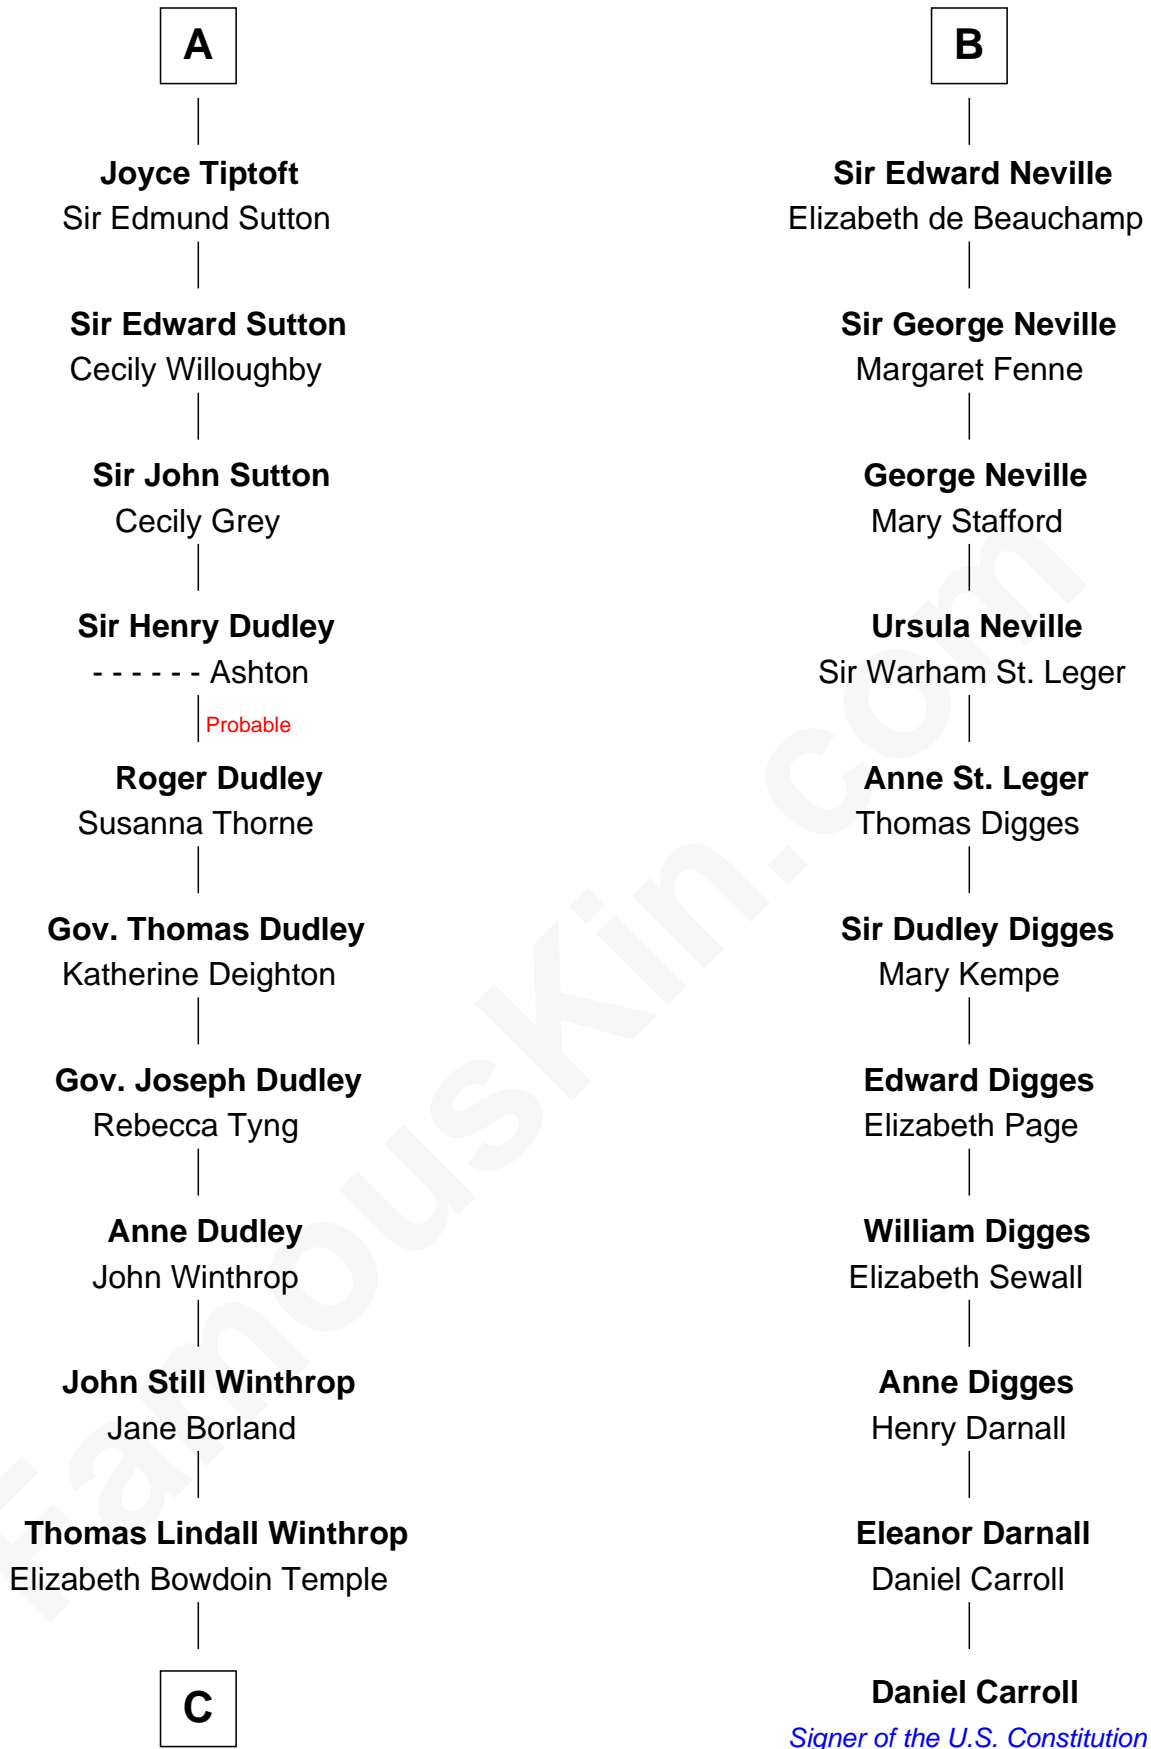

FamousKin.com Relationship Chart of

John Kerry

68th U.S. Secretary of State

17th cousin 4 times removed of

Daniel Carroll

Signer of the U.S. Constitution

Henry II, Duke of Brabant
Marie of Hohenstaufen

Matilda of Brabant
Robert I, Count of Artois

Blanche of Artois
Edmund Plantagenet

Henry Plantagenet
Maud de Chaworth

Eleanor Plantagenet
Richard Fitzalan

Alice Fitzalan
Sir Thomas de Holand

Eleanor Holand
Edward Cherleton

Joyce Cherleton
Sir John Tiptoft

A

Matilda of Brabant
Robert I, Count of Artois

Blanche of Artois
King Henry I of Navarre

Joan of Navarre
King Philip IV of France

Isabella of France
Edward II, King of England

Edward III, King of England
Philippa of Hainault

John of Gaunt
Katherine Roet

Joan Beaufort
Sir Ralph Neville

B

C

Robert Charles Winthrop
Elizabeth Cabot Blanchard

Robert Charles Winthrop
Elizabeth Mason

Margaret Tyndal Winthrop
James Grant Forbes

Rosemary Isabel Forbes
Richard John Kerry