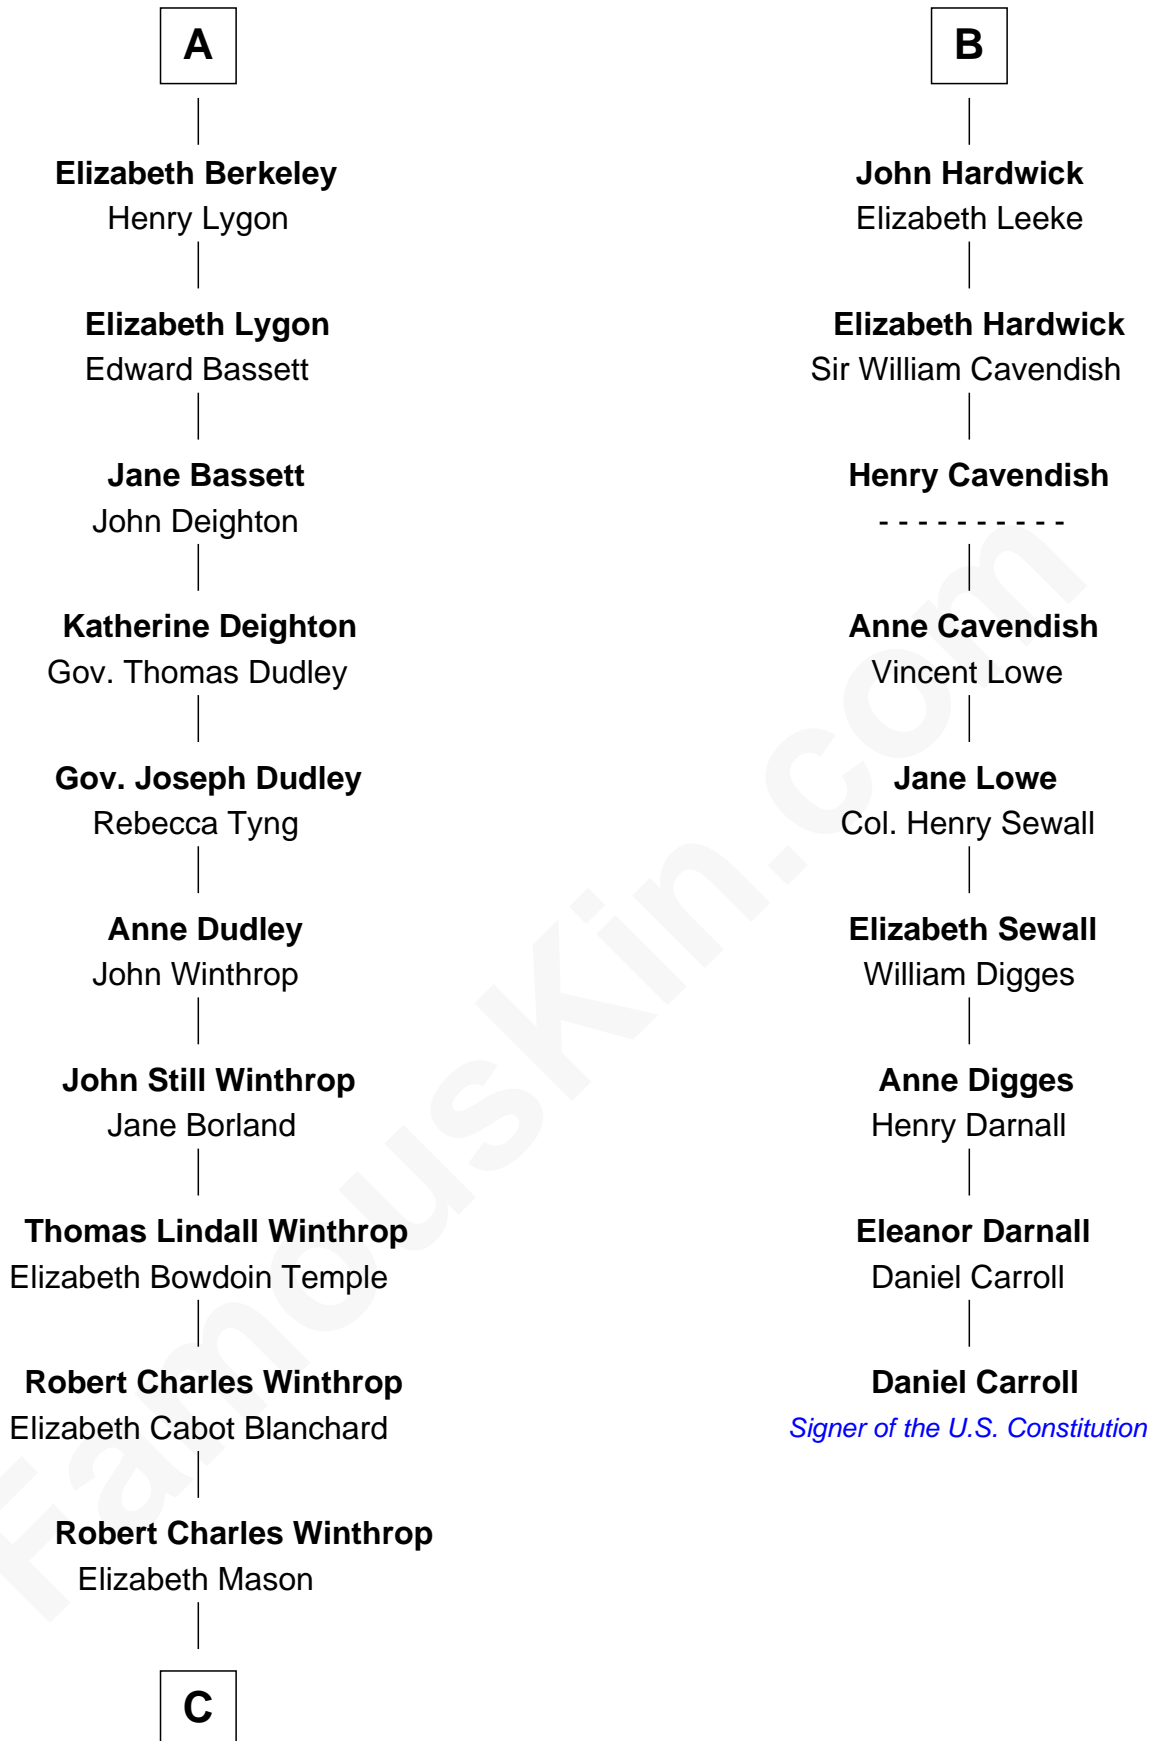

FamousKin.com Relationship Chart of

John Kerry

68th U.S. Secretary of State

15th cousin 4 times removed of

Daniel Carroll

Signer of the U.S. Constitution

Humphrey de Bohun
Elizabeth Plantagenet

Sir William de Bohun
Elizabeth de Badlesmere

Elizabeth de Bohun
Sir Richard Fitzalan

Elizabeth Fitzalan
Sir Thomas Mowbray

Isabel Mowbray
Sir James Berkeley

Maurice Berkeley
Isabel Mead

Anne Berkeley
Sir William Dennis

Isabel Dennis
Sir John Berkeley

A

Eleanor de Bohun
Sir James le Boteler

Pernel le Boteler
Sir Gilbert Talbot

Sir Richard Talbot
Ankaret le Strange

Mary Talbot
Sir Thomas Greene

Sir Thomas Greene
Marine Bellers

Anne Greene
Sir Thomas Pinchbeck

Elizabeth Pinchbeck
John Hardwick

B

C

—
Margaret Tyndal Winthrop

James Grant Forbes

—
Rosemary Isabel Forbes

Richard John Kerry

—
John Kerry