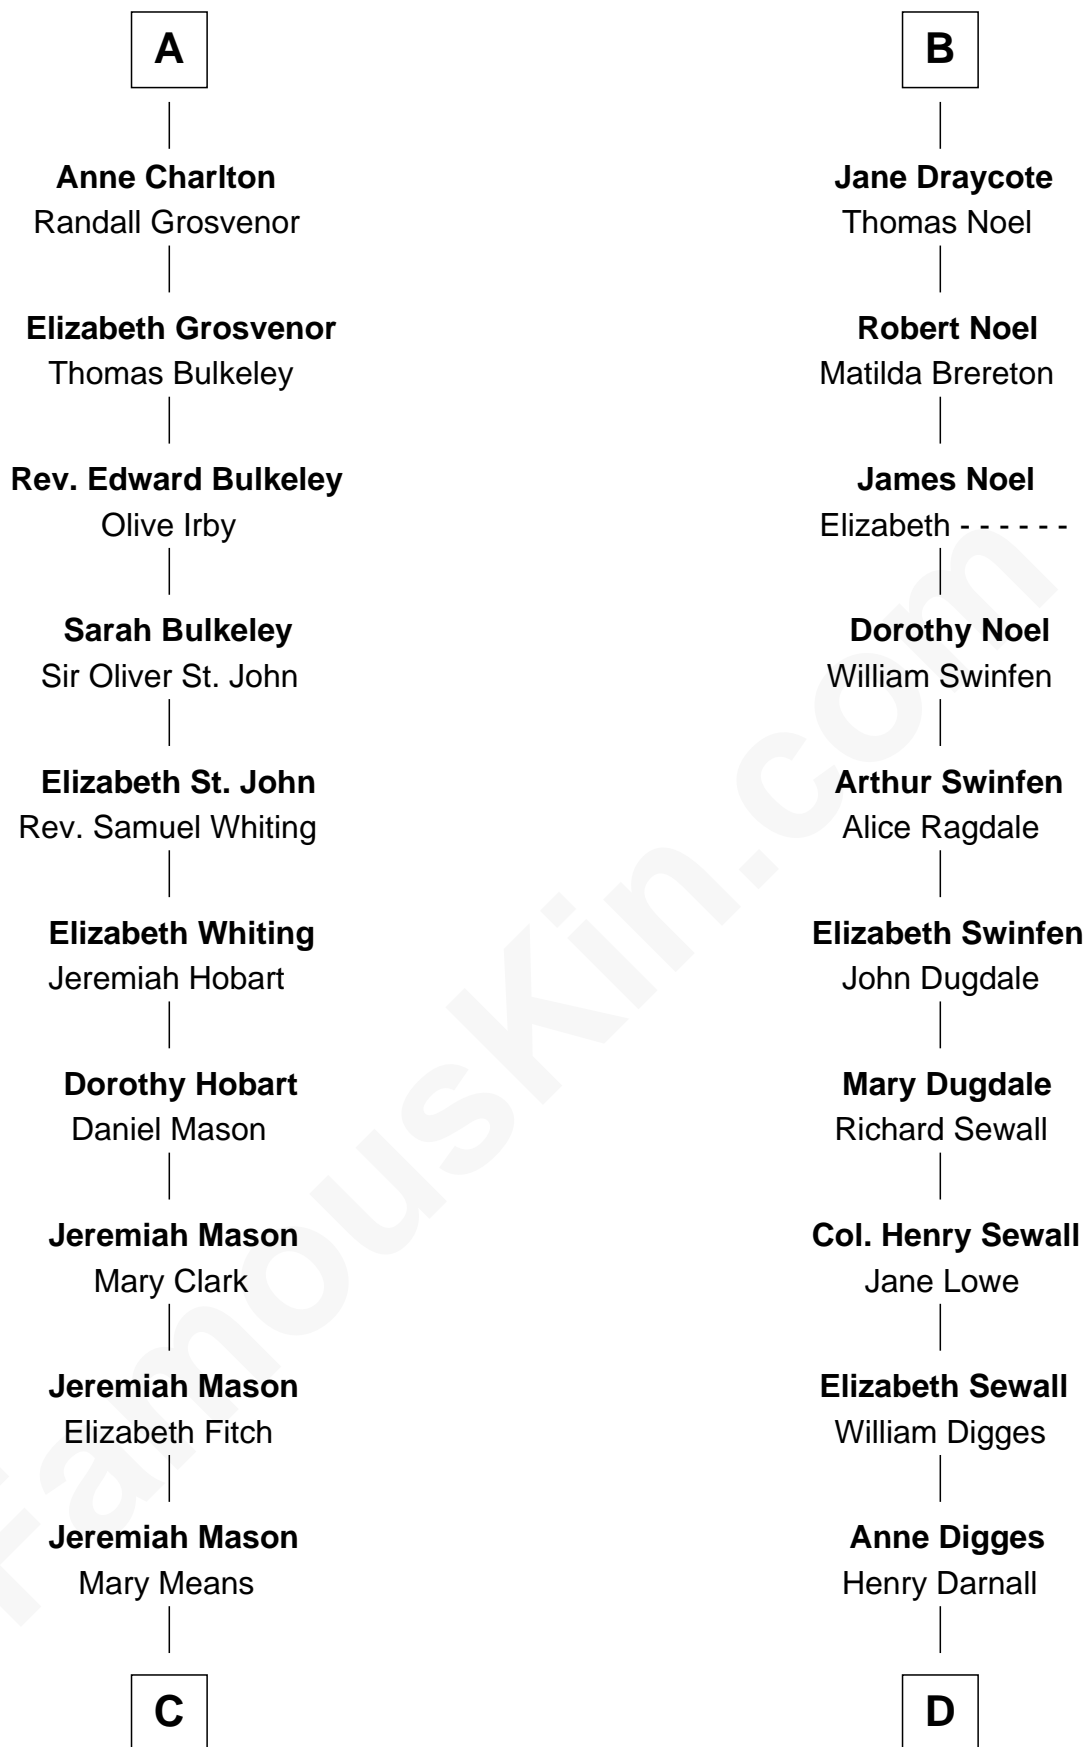

FamousKin.com Relationship Chart of

John Kerry

68th U.S. Secretary of State

18th cousin 3 times removed of

John Carroll

Founder of Georgetown University

Nichole d'Aubenev
Sir Roger de Somery

Maud de Somery
Sir Henry de Erdington

Sir Henry de Erdington
Joan de Wolvey

Sir Giles de Erdington
Elizabeth de Tolthorpe

Margaret de Erdington
Sir Roger Corbet

Sir Robert Corbet
Margaret - - - - -

Mary Corbet
Robert Charlton

Richard Charlton
Elizabeth Mainwaring

A

Margaret de Somery
Ralph Basset

Ralph Basset
Hawise - - - - -

Margaret Basset
Edmund de Stafford

Ralph de Stafford
Katherine de Hastang

Margaret Stafford
Sir John Stafford

Joan Stafford
John Draycote

Roger Draycote
- - - - -

B

C

Robert Means Mason

Sarah Ellen Francis

Elizabeth Mason

Robert Charles Winthrop

Margaret Tyndal Winthrop

James Grant Forbes