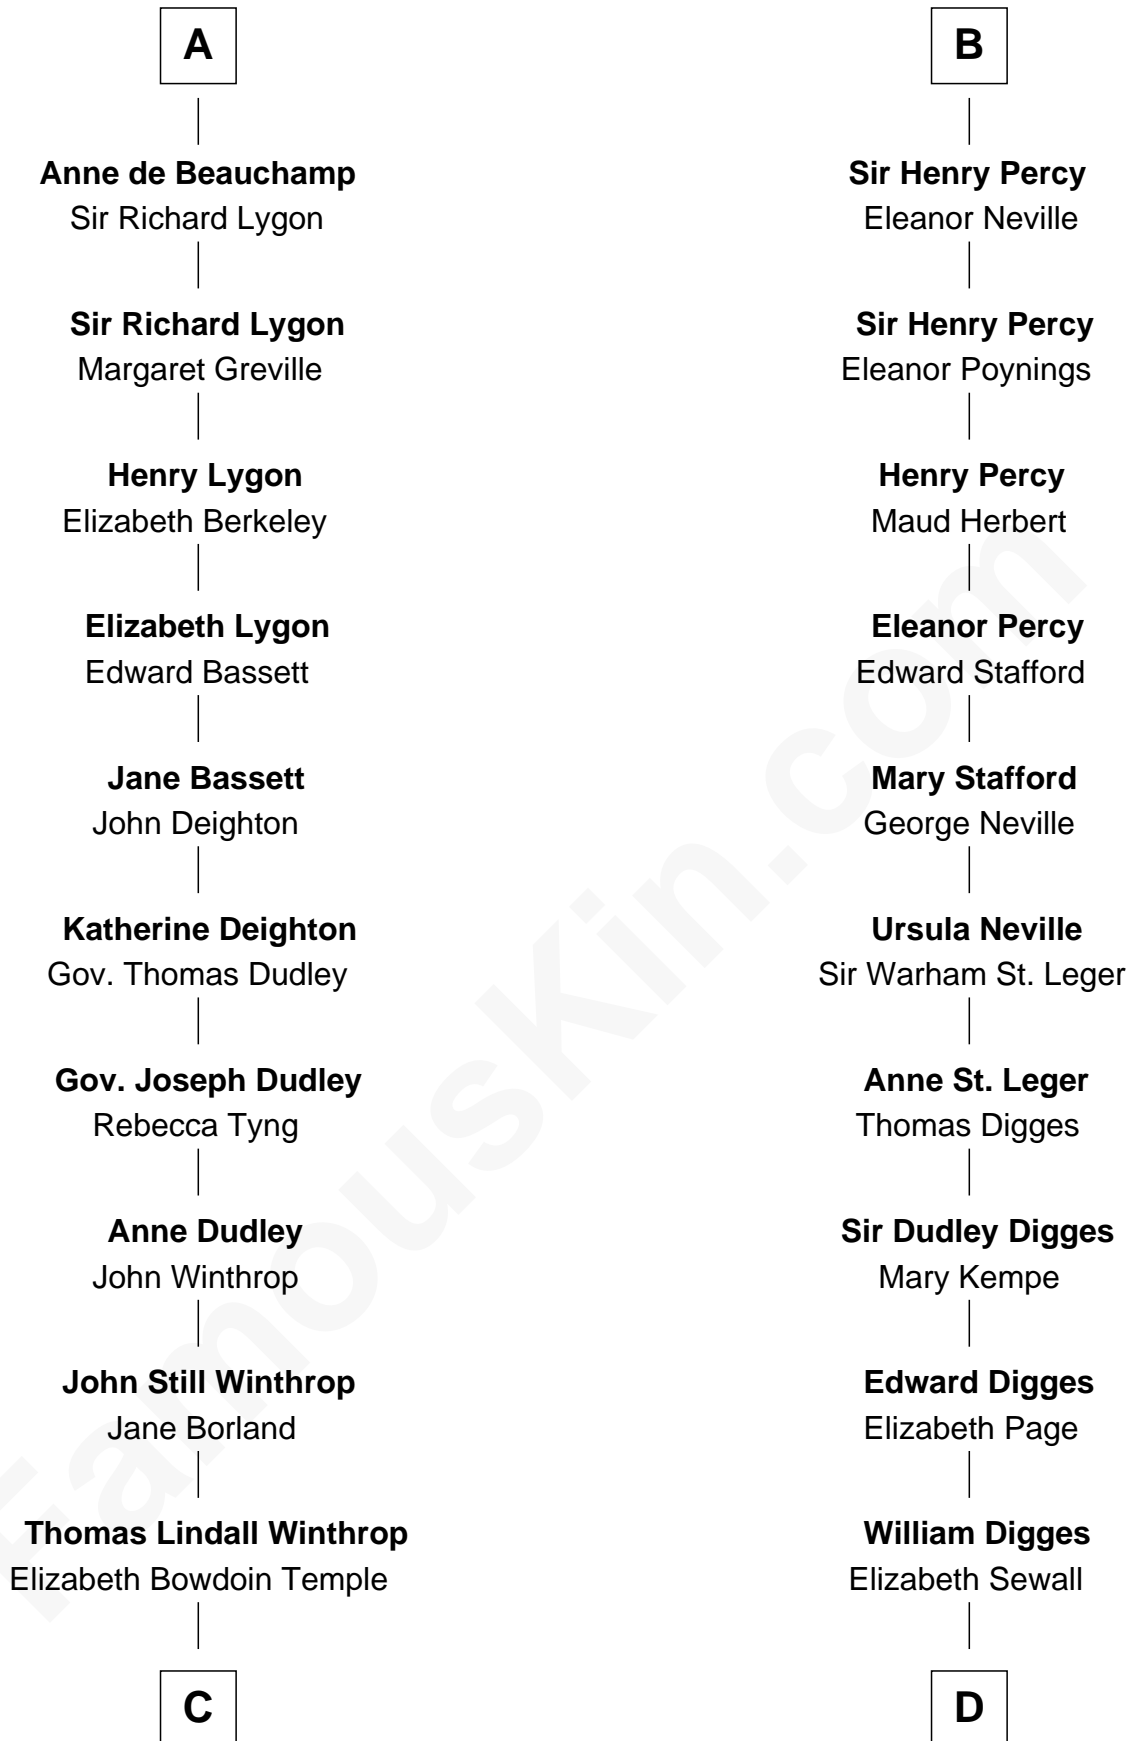

FamousKin.com Relationship Chart of

John Kerry

68th U.S. Secretary of State

19th cousin 2 times removed of

John Carroll

Founder of Georgetown University

C

Robert Charles Winthrop
Elizabeth Cabot Blanchard

Robert Charles Winthrop
Elizabeth Mason

Margaret Tyndal Winthrop
James Grant Forbes

Rosemary Isabel Forbes
Richard John Kerry

John Kerry
68th U.S. Secretary of State

D

Anne Digges
Henry Darnall

Eleanor Darnall
Daniel Carroll