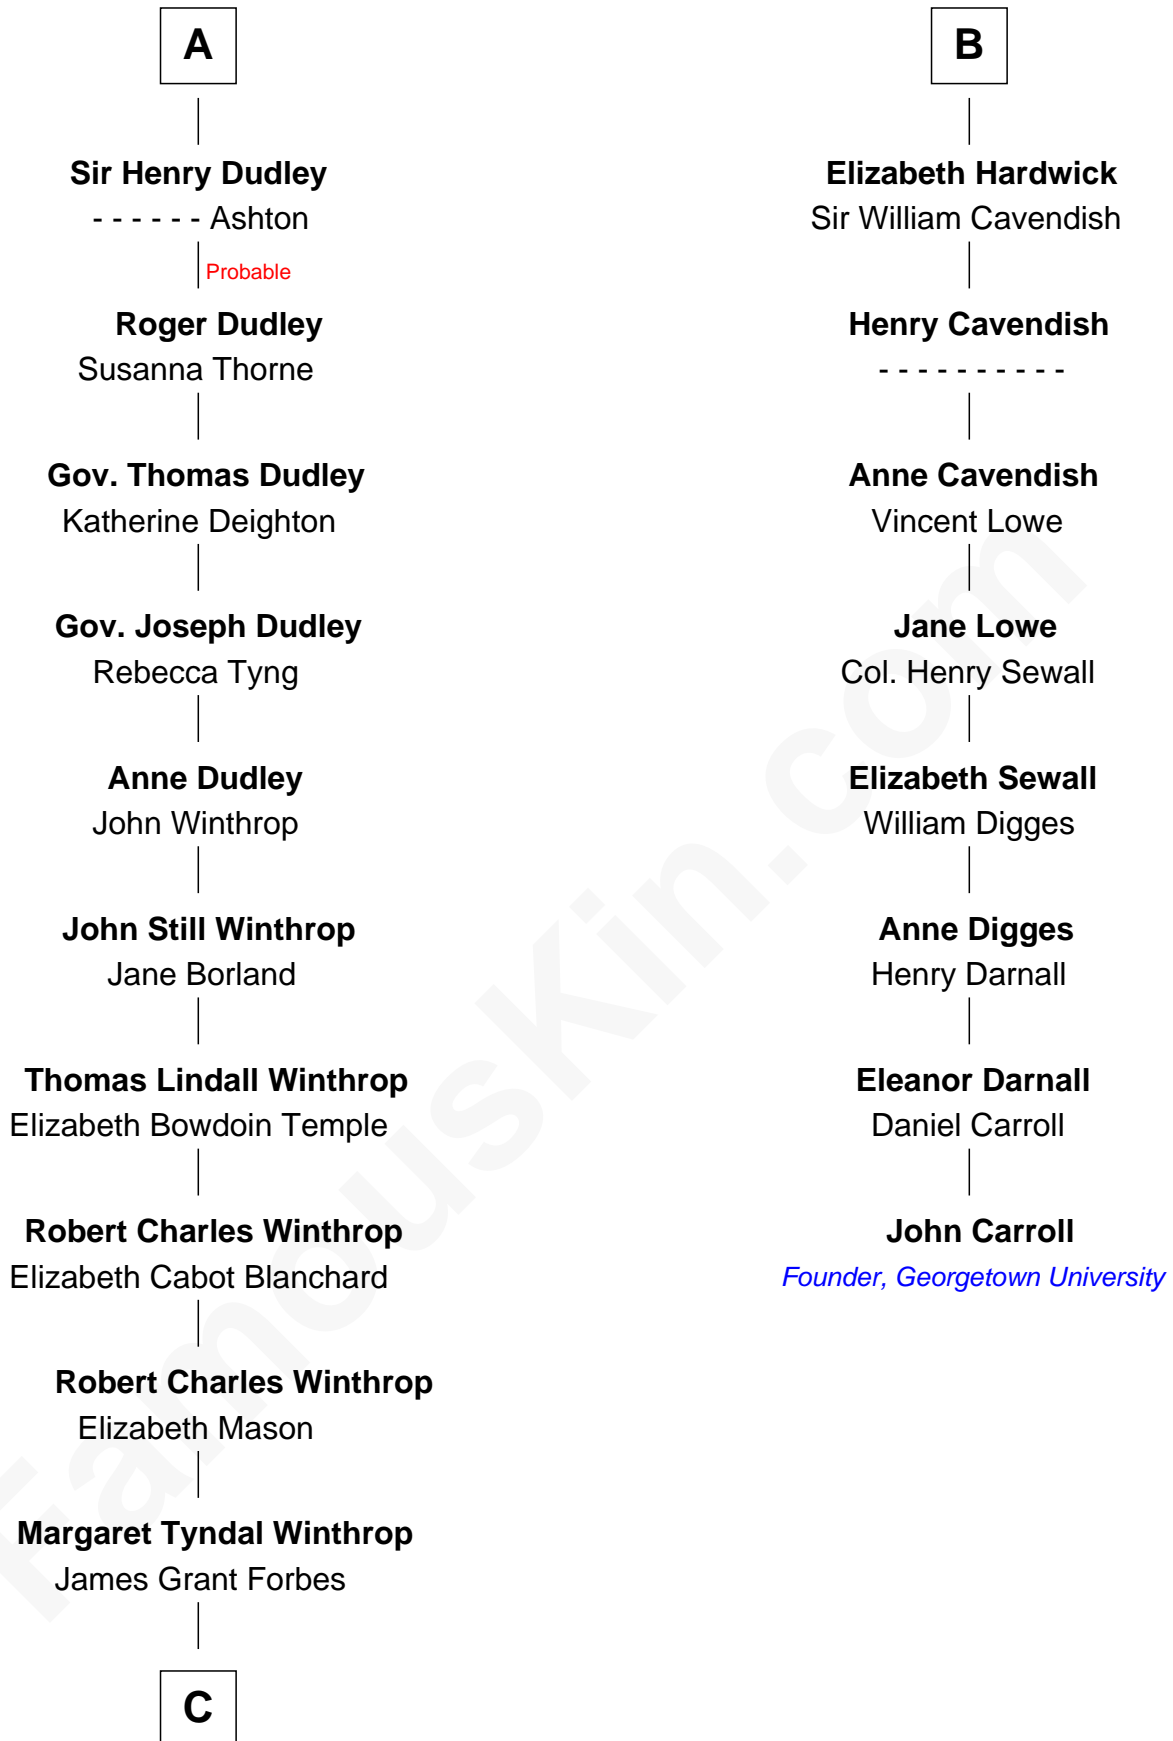

FamousKin.com Relationship Chart of

John Kerry

68th U.S. Secretary of State

14th cousin 4 times removed of

John Carroll

Founder of Georgetown University

Edmund Fitzalan

Alice de Warenne

Richard Fitzalan
Eleanor Plantagenet

Alice Fitzalan
Sir Thomas de Holand

Eleanor Holand
Edward Cherleton

Joyce Cherleton
Sir John Tiptoft

Joyce Tiptoft
Sir Edmund Sutton

Sir Edward Sutton
Cecily Willoughby

Sir John Sutton
Cecily Grey

A

Mary Fitzalan
John le Strange

Ankaret le Strange
Sir Richard Talbot

Mary Talbot
Sir Thomas Greene

Sir Thomas Greene
Marine Bellers

Anne Greene
Sir Thomas Pinchbeck

Elizabeth Pinchbeck
John Hardwick

John Hardwick
Elizabeth Leeke

B

C

—
Rosemary Isabel Forbes

Richard John Kerry

—
John Kerry

68th U.S. Secretary of State

FamousKin.com