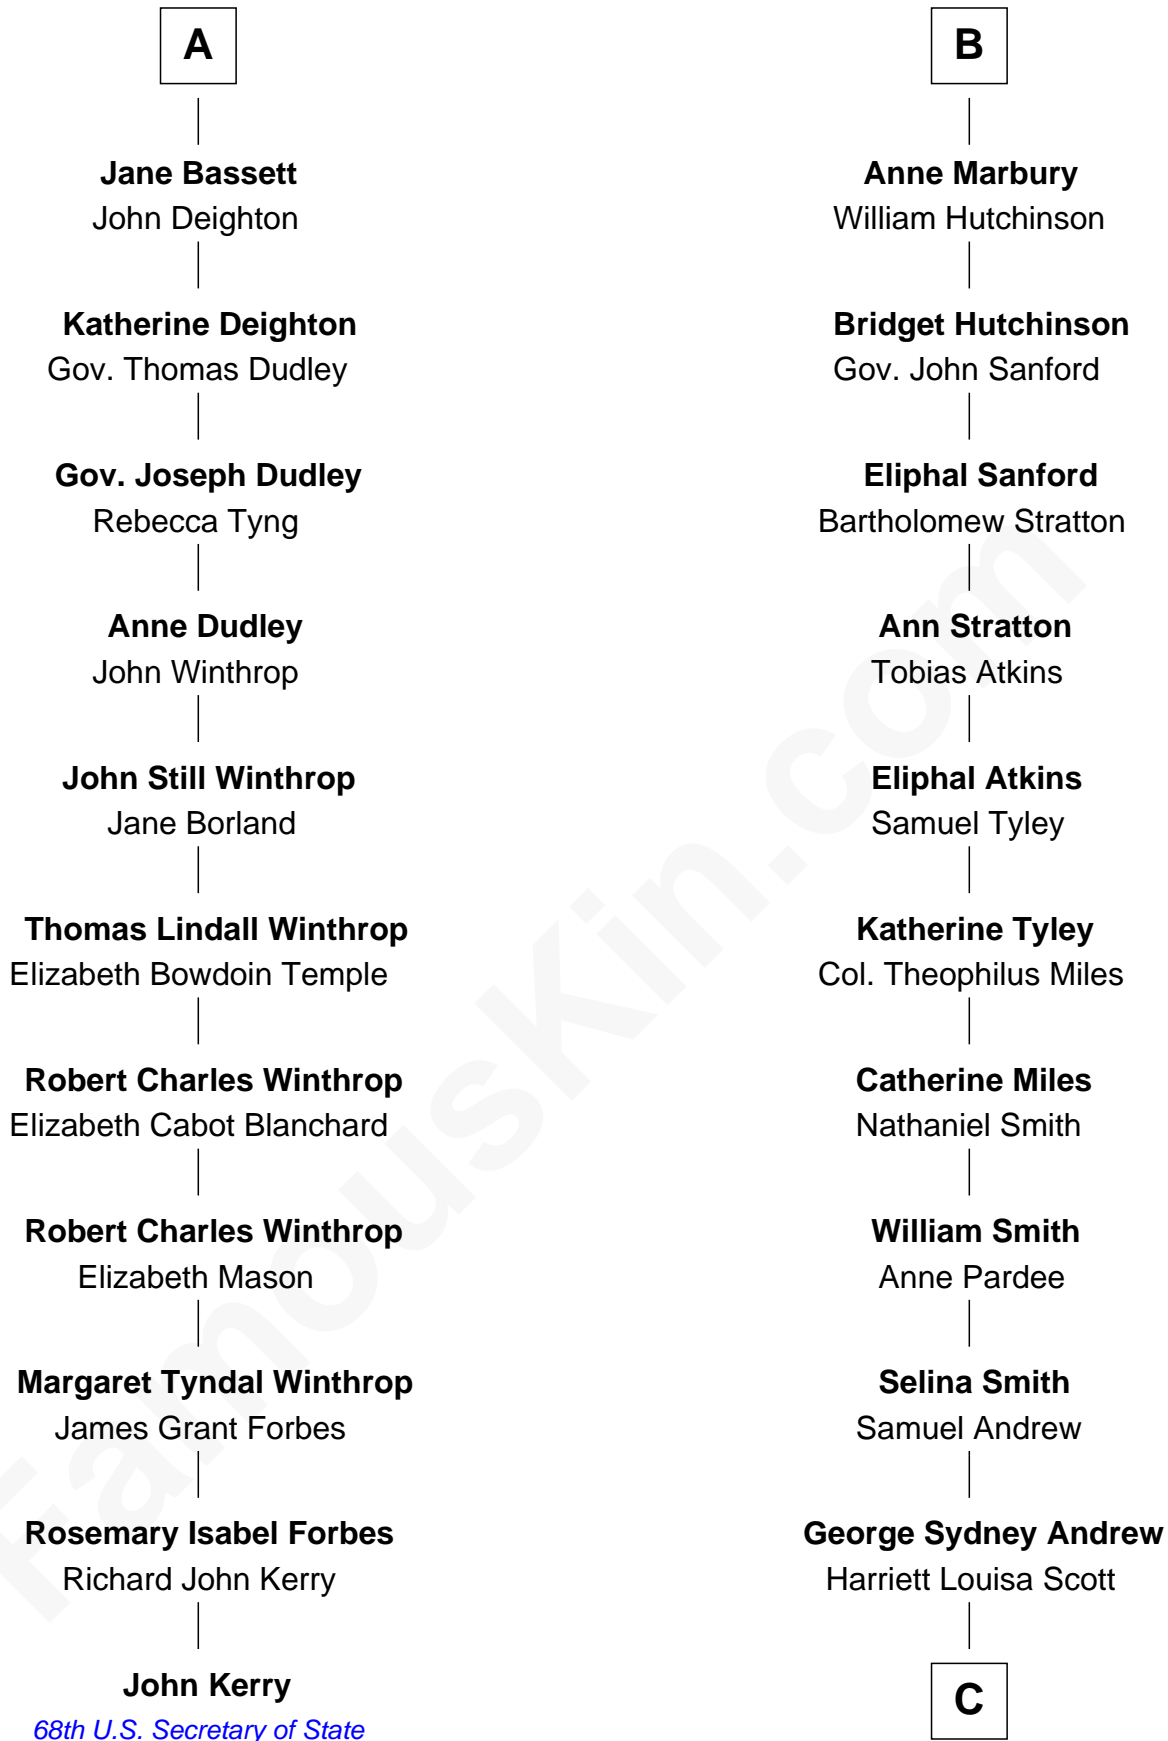

FamousKin.com Relationship Chart of

John Kerry

68th U.S. Secretary of State

17th cousin 3 times removed of

Treat Williams

TV & Movie Actor

Robert de Ferrers
Margaret Despencer

C

George Willey Andrew

Mary Abigail Gillette

Treat Payne Andrew

Eleanor Barnum

Marian Andrew

Richard Norman Williams

Treat Williams

TV & Movie Actor