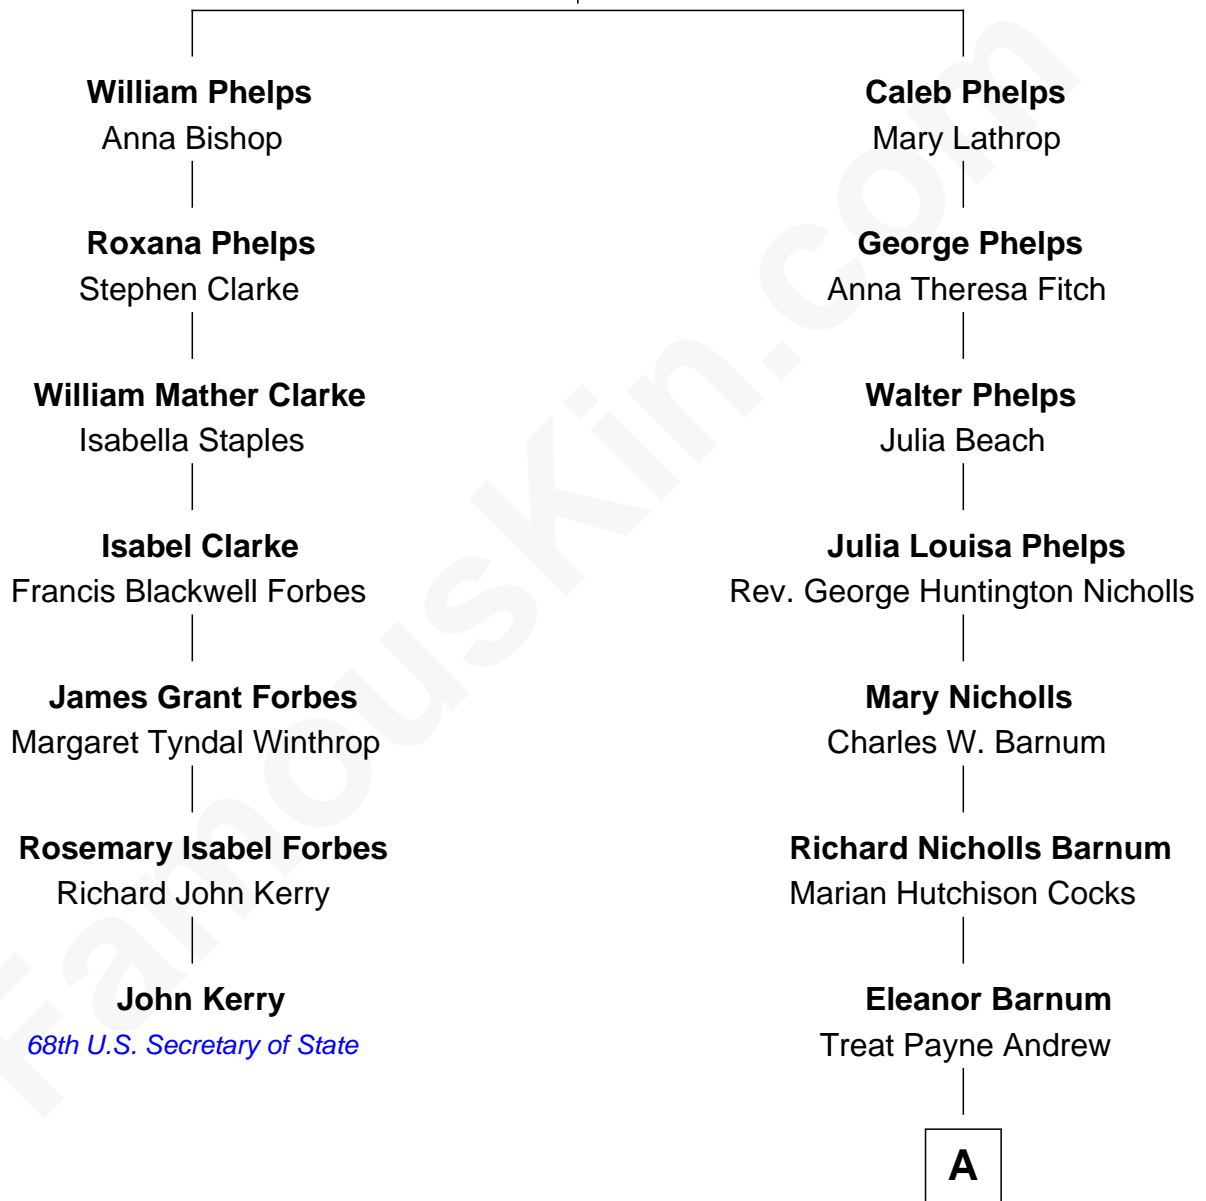

# FamousKin.com Relationship Chart of

**John Kerry**

*68th U.S. Secretary of State*

6th cousin 2 times removed of

**Treat Williams**

*TV & Movie Actor*

**William Phelps**

Abigail Mudge

A

**Marian Andrew**

Richard Norman Williams

**Treat Williams**

*TV & Movie Actor*

FamousKin.com