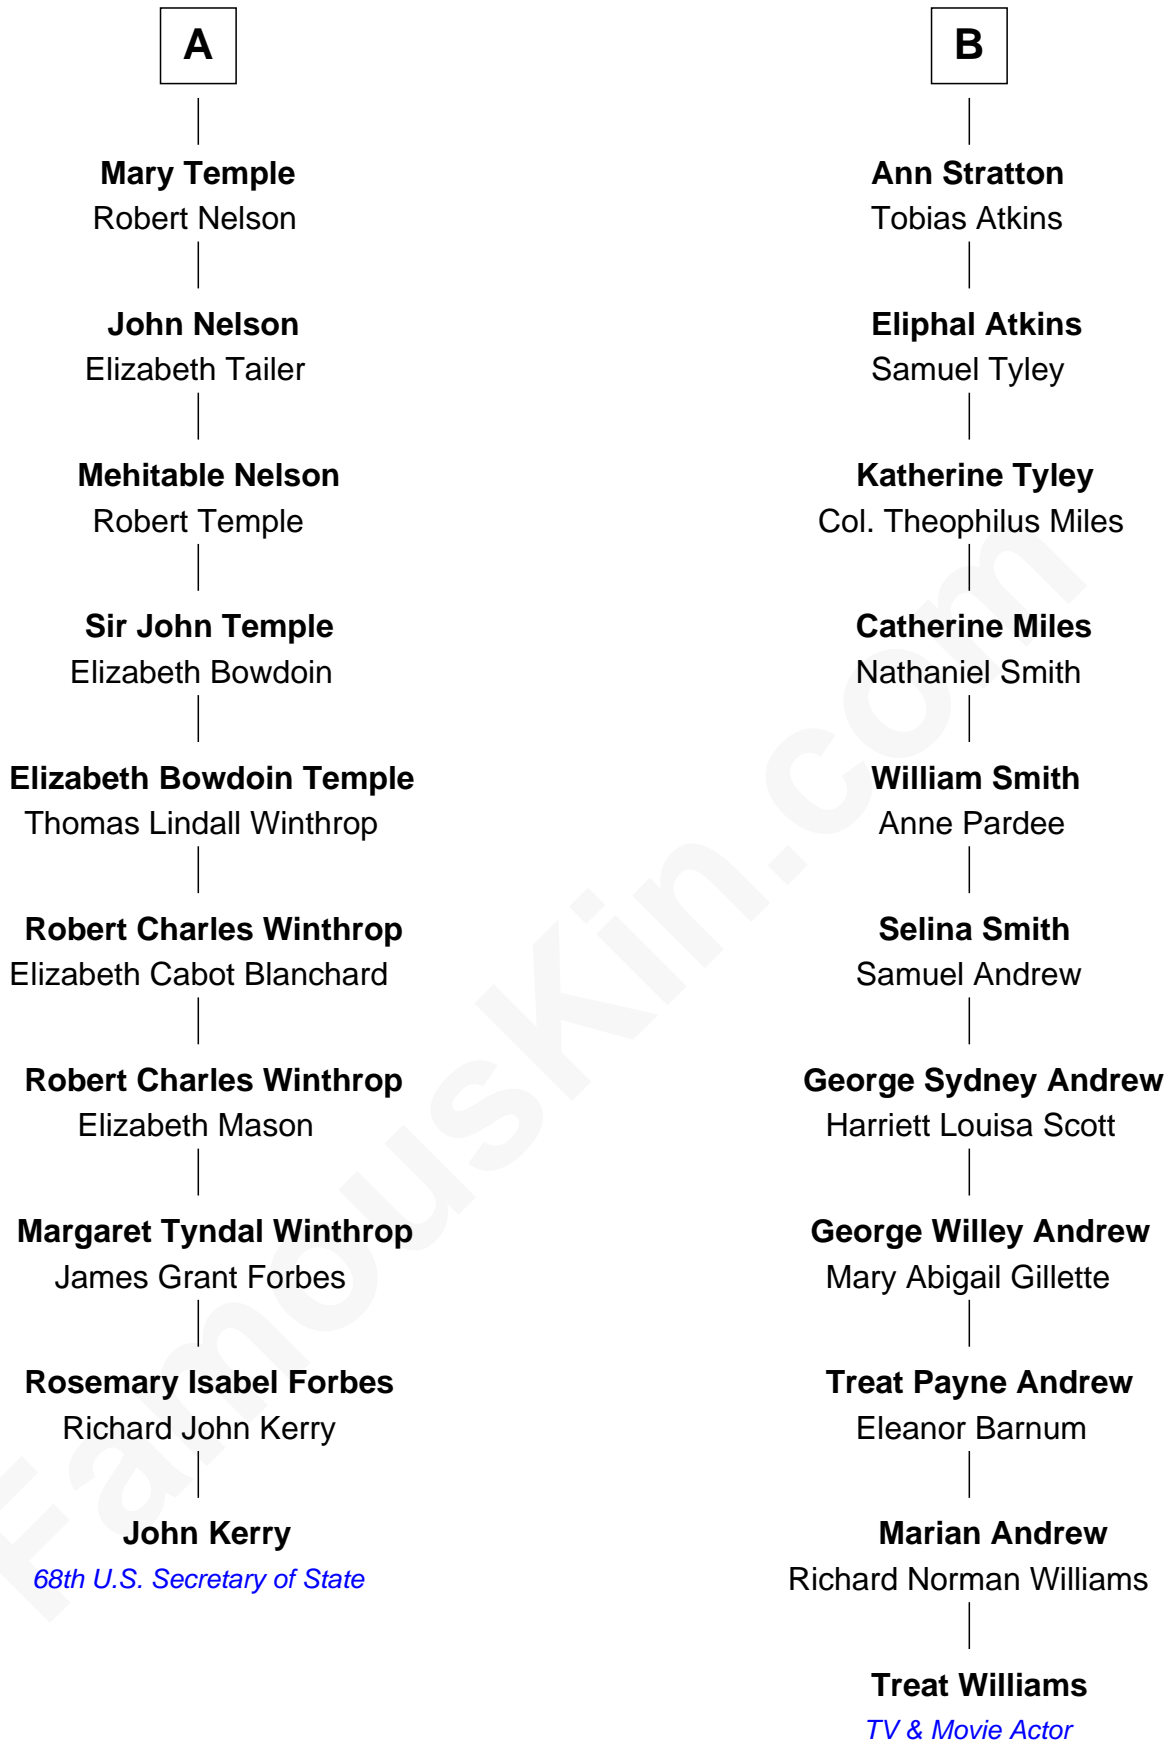

# FamousKin.com Relationship Chart of

**John Kerry**

*68th U.S. Secretary of State*

16th cousin 1 time removed of

**Treat Williams**

*TV & Movie Actor*

**Sir John Spencer**

Anne Empson

Treat Williams photo by [Philipp Wüst](#) (CC BY SA 3.0 DE)