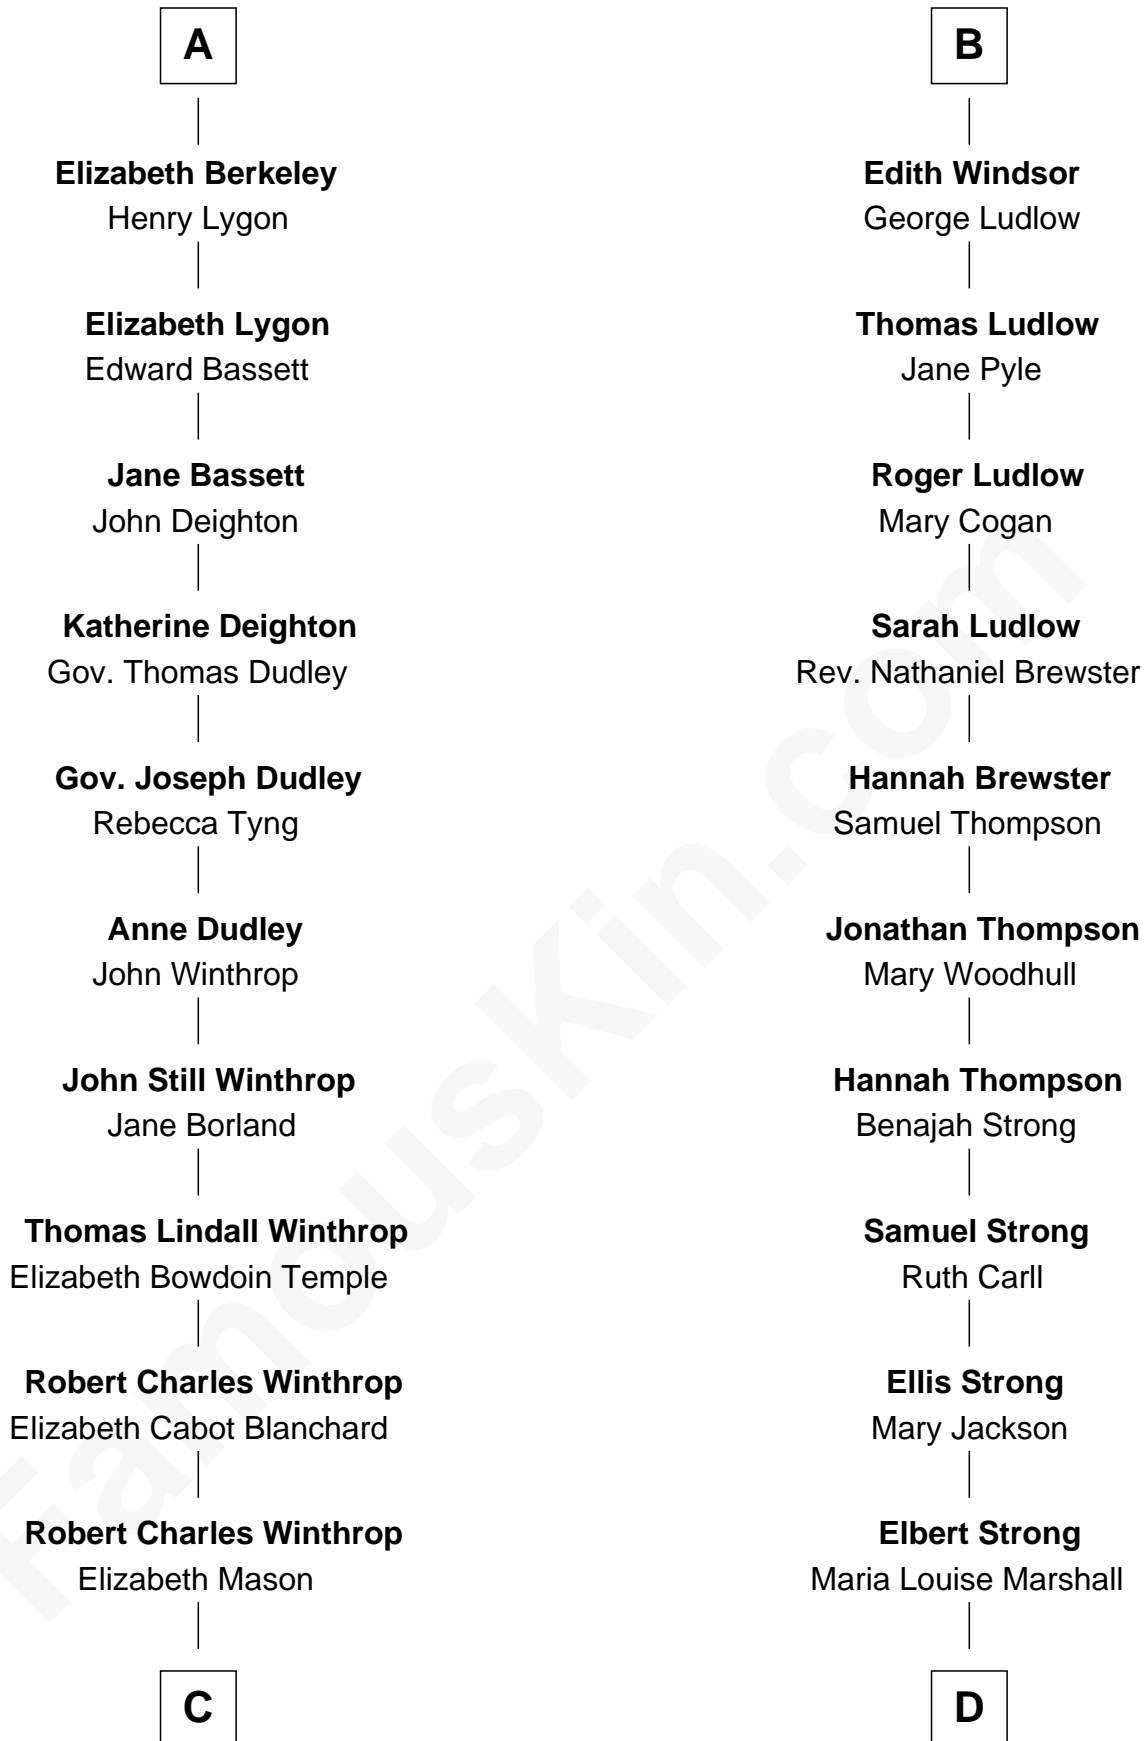

FamousKin.com Relationship Chart of

John Kerry

68th U.S. Secretary of State

19th cousin 2 times removed of

Jordan Peele

TV and Movie Actor

Humphrey de Bohun

Elizabeth Plantagenet

Sir William de Bohun
Elizabeth de Badlesmere

Elizabeth de Bohun
Sir Richard Fitzalan

Elizabeth Fitzalan
Sir Thomas Mowbray

Isabel Mowbray
Sir James Berkeley

Maurice Berkeley
Isabel Mead

Anne Berkeley
Sir William Dennis

Isabel Dennis
Sir John Berkeley

A

Margaret de Bohun
Sir Hugh de Courtnay

Elizabeth de Courtnay
Sir Andrew Luttrell

Sir Hugh Luttrell
Catherine de Beaumont

Elizabeth Luttrell
John Stratton

Elizabeth Stratton
John Andrews

Elizabeth Andrews
Sir Thomas de Windsor

Sir Andrews de Windsor
Elizabeth Blount

B

C

Margaret Tyndal Winthrop

James Grant Forbes

Rosemary Isabel Forbes

Richard John Kerry