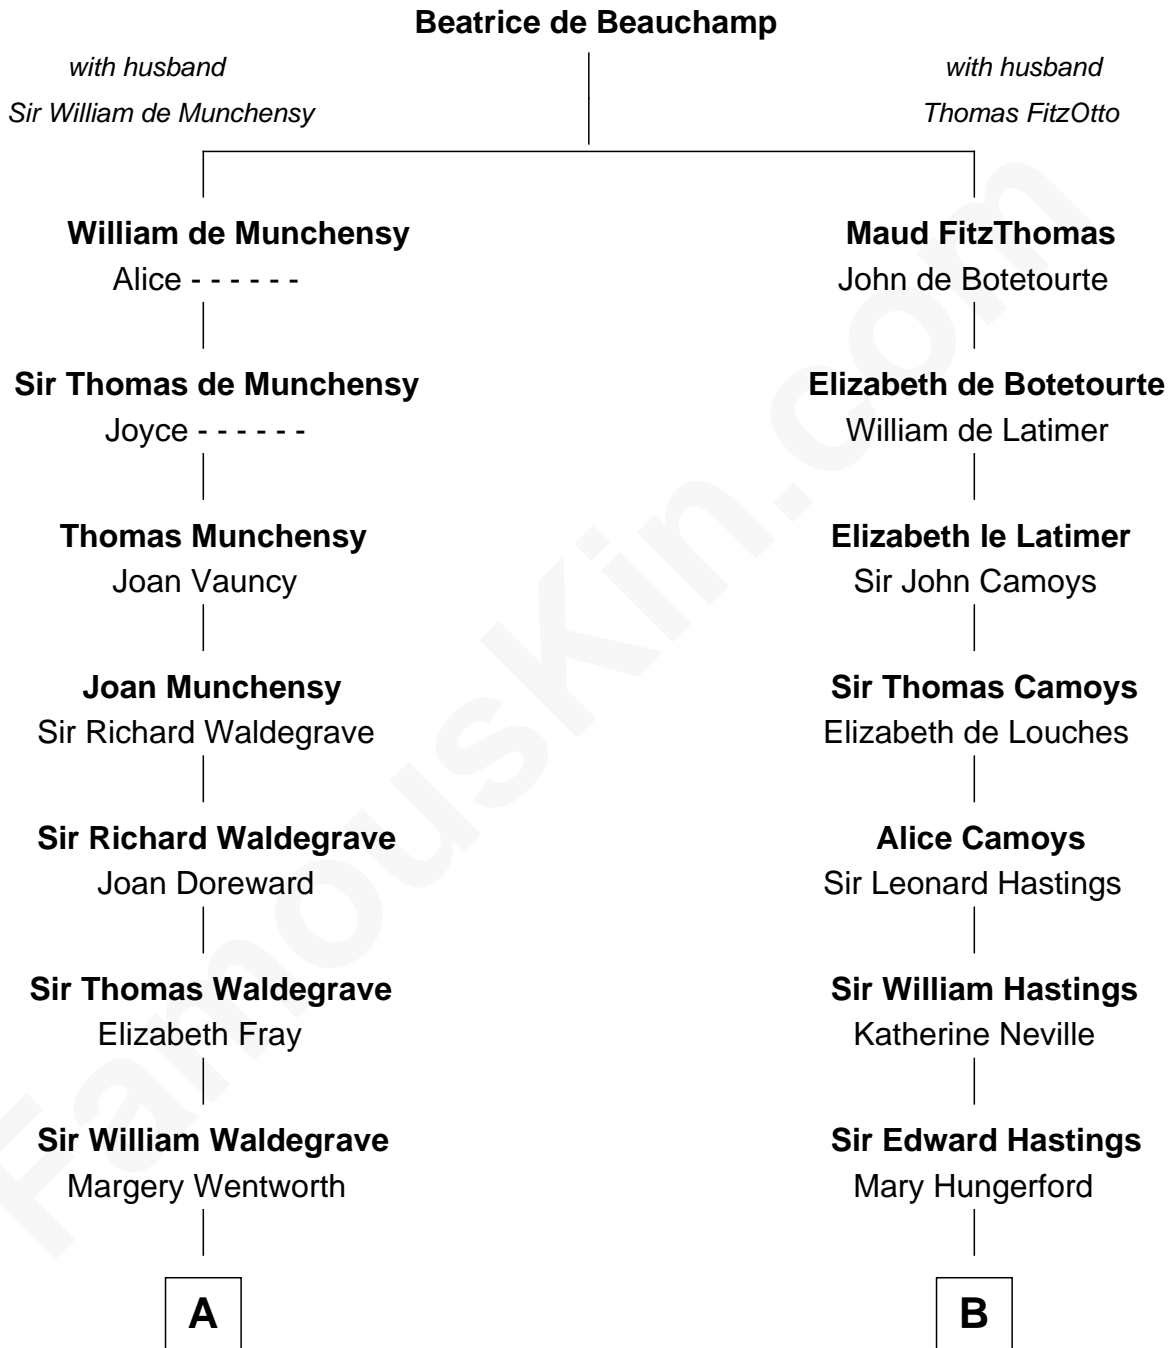

# FamousKin.com Relationship Chart of

**John Kerry**

*68th U.S. Secretary of State*

18th cousin 3 times removed of

**Lewis Carroll**

*Author of Alice in Wonderland*

**C**

**Sarah Ellen Francis**  
Robert Means Mason

**Elizabeth Mason**  
Robert Charles Winthrop

**Margaret Tyndal Winthrop**  
James Grant Forbes

**Rosemary Isabel Forbes**  
Richard John Kerry

**John Kerry**  
*68th U.S. Secretary of State*

**D**

**Frances Jane Lutwidge**  
Rev. Charles Dodgson