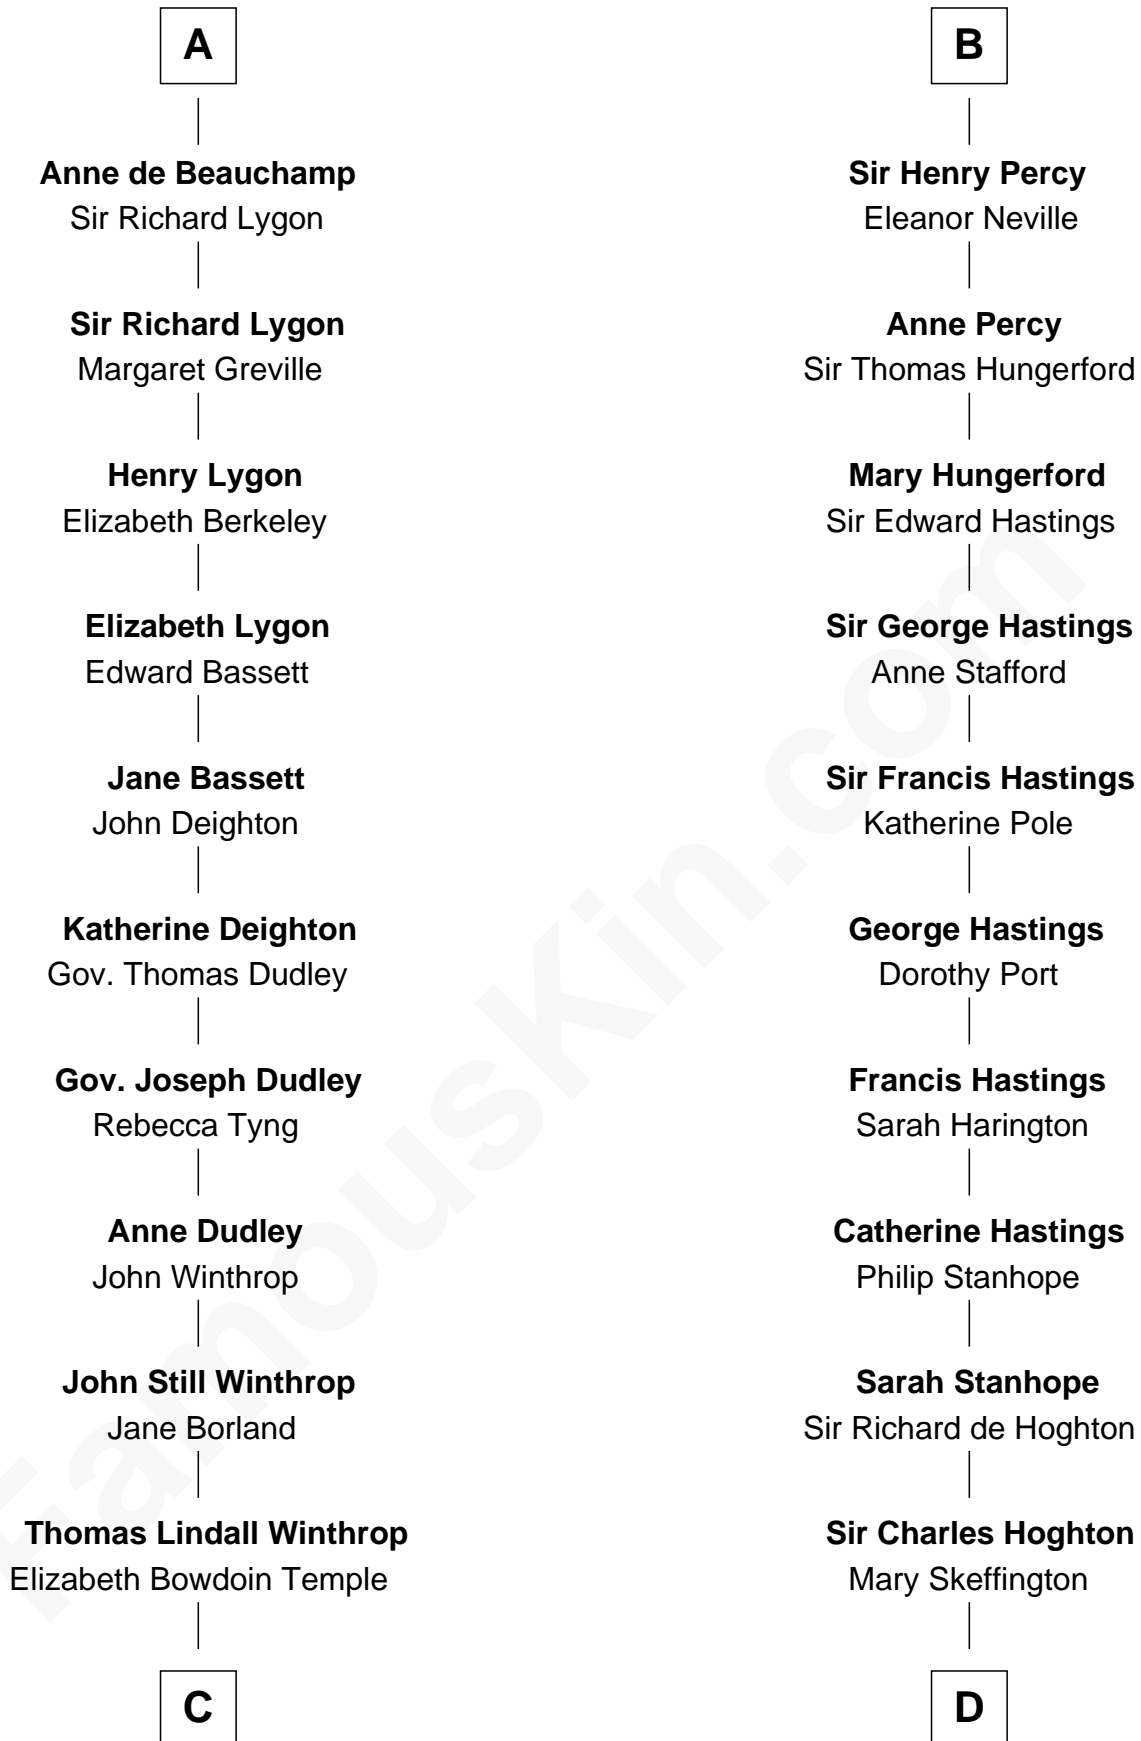

FamousKin.com Relationship Chart of

John Kerry

68th U.S. Secretary of State

21st cousin of

Lewis Carroll

Author of Alice in Wonderland

William Mauduit
Alice de Newburgh

Isabel Mauduit
Sir William de Beauchamp

Sir Walter de Beauchamp
Alice de Tony

Giles de Beauchamp
Catherine de Bures

John de Beauchamp
Elizabeth - - - - -

Sir William de Beauchamp
Catherine de Ufflete

John de Beauchamp
Margaret Ferrers

Sir Richard de Beauchamp
Elizabeth Stafford

A

Isabel Mauduit
Sir William de Beauchamp

William de Beauchamp
Maud FitzJohn

Isabella de Beauchamp
Sir Patrick de Chaworth

Maud de Chaworth
Henry Plantagenet

Mary Plantagenet
Henry de Percy

Sir Henry Percy
Margaret de Neville

Sir Henry Percy
Elizabeth Mortimer

B

C

Robert Charles Winthrop
Elizabeth Cabot Blanchard

Robert Charles Winthrop
Elizabeth Mason

Margaret Tyndal Winthrop
James Grant Forbes

Rosemary Isabel Forbes
Richard John Kerry