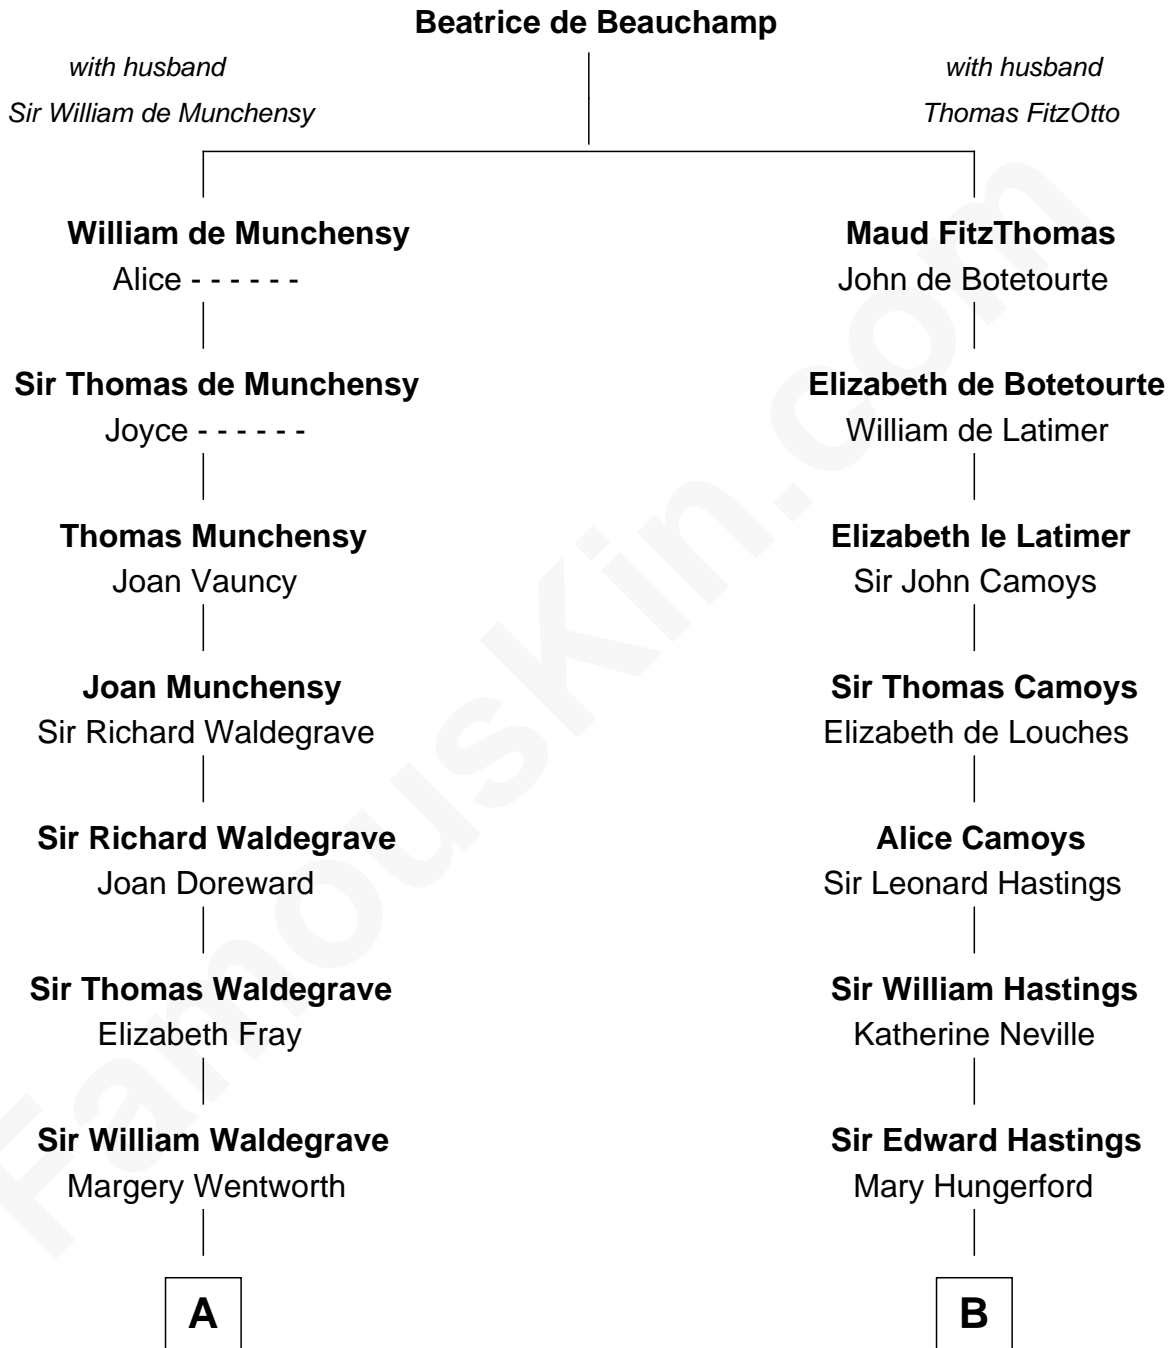

FamousKin.com Relationship Chart of

John Kerry

68th U.S. Secretary of State

19th cousin 2 times removed of

E. M. Forster

English Novelist

C

Sarah Ellen Francis
Robert Means Mason

Elizabeth Mason
Robert Charles Winthrop

Margaret Tyndal Winthrop
James Grant Forbes

Rosemary Isabel Forbes
Richard John Kerry

John Kerry
68th U.S. Secretary of State

D

Laura Thornton
Charles Forster

Edward Morgan Llewellyn Forster
Alice Clara Whichelo