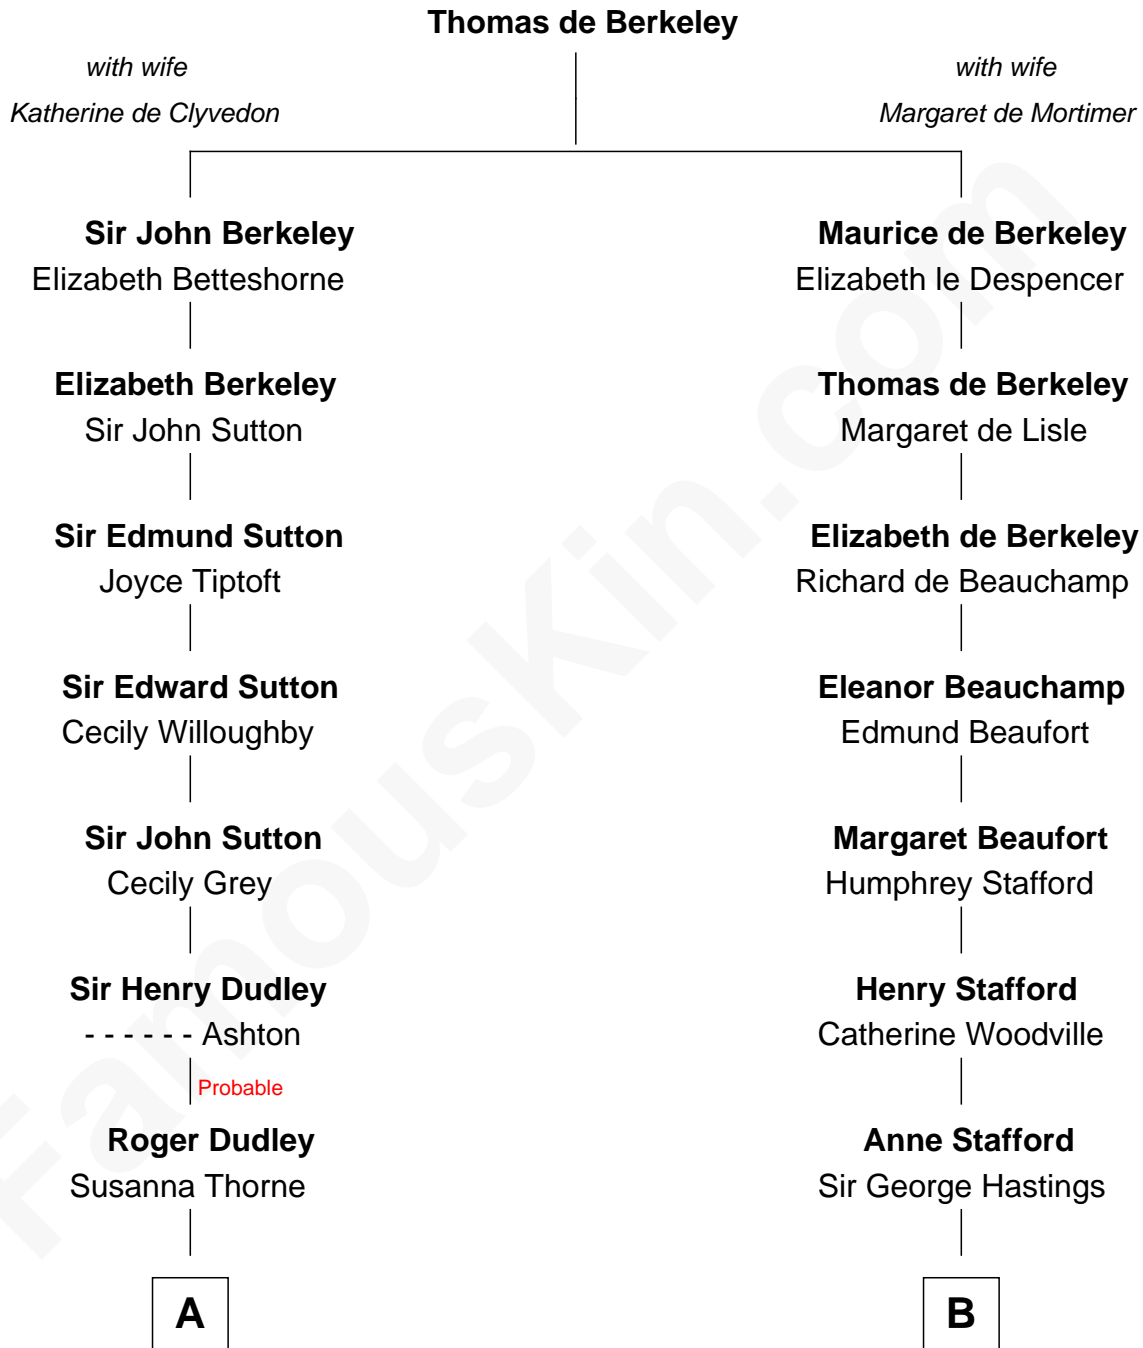

FamousKin.com

Relationship Chart of

John Kerry

68th U.S. Secretary of State

16th cousin 2 times removed of

E. M. Forster
English Novelist

C

Edward Morgan Llewellyn Forster

Alice Clara Whichelo

E. M. Forster

English Novelist

FamousKin.com