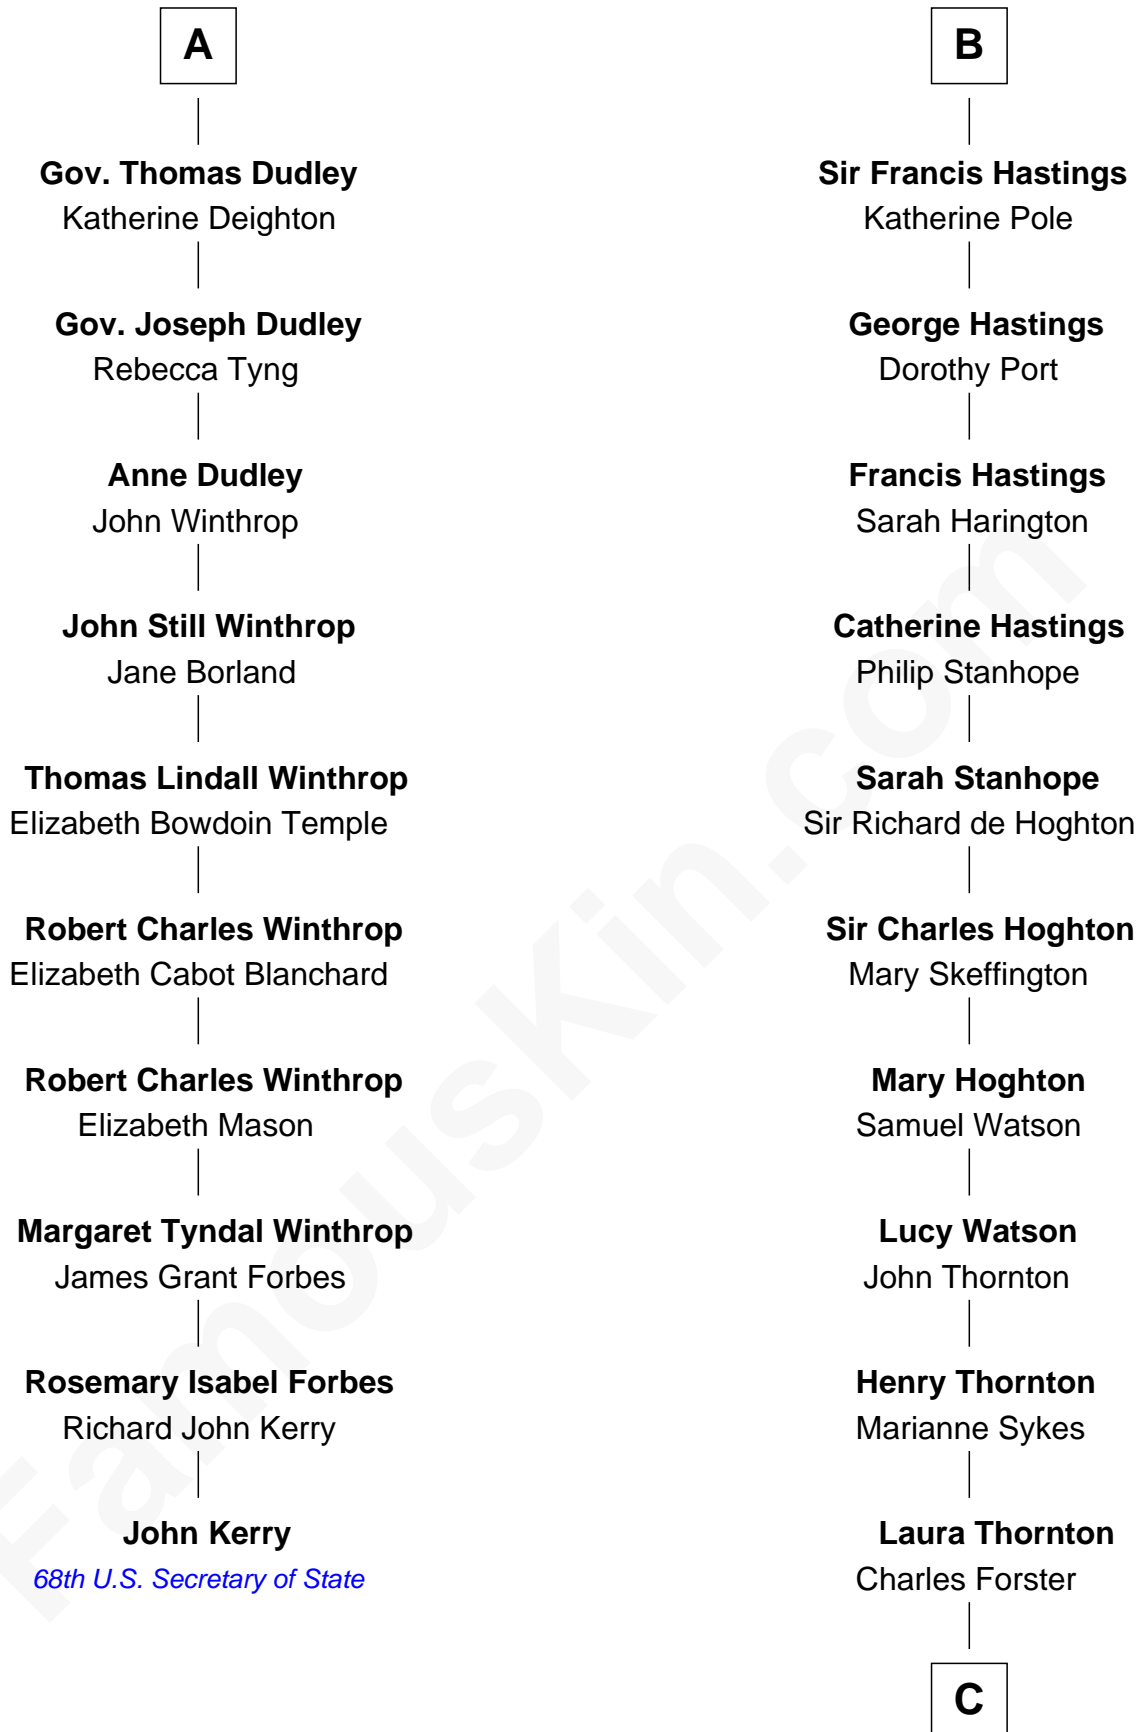

FamousKin.com

Relationship Chart of

John Kerry

68th U.S. Secretary of State

16th cousin 2 times removed of

E. M. Forster
English Novelist

C

Edward Morgan Llewellyn Forster

Alice Clara Whichelo

E. M. Forster

English Novelist

FamousKin.com