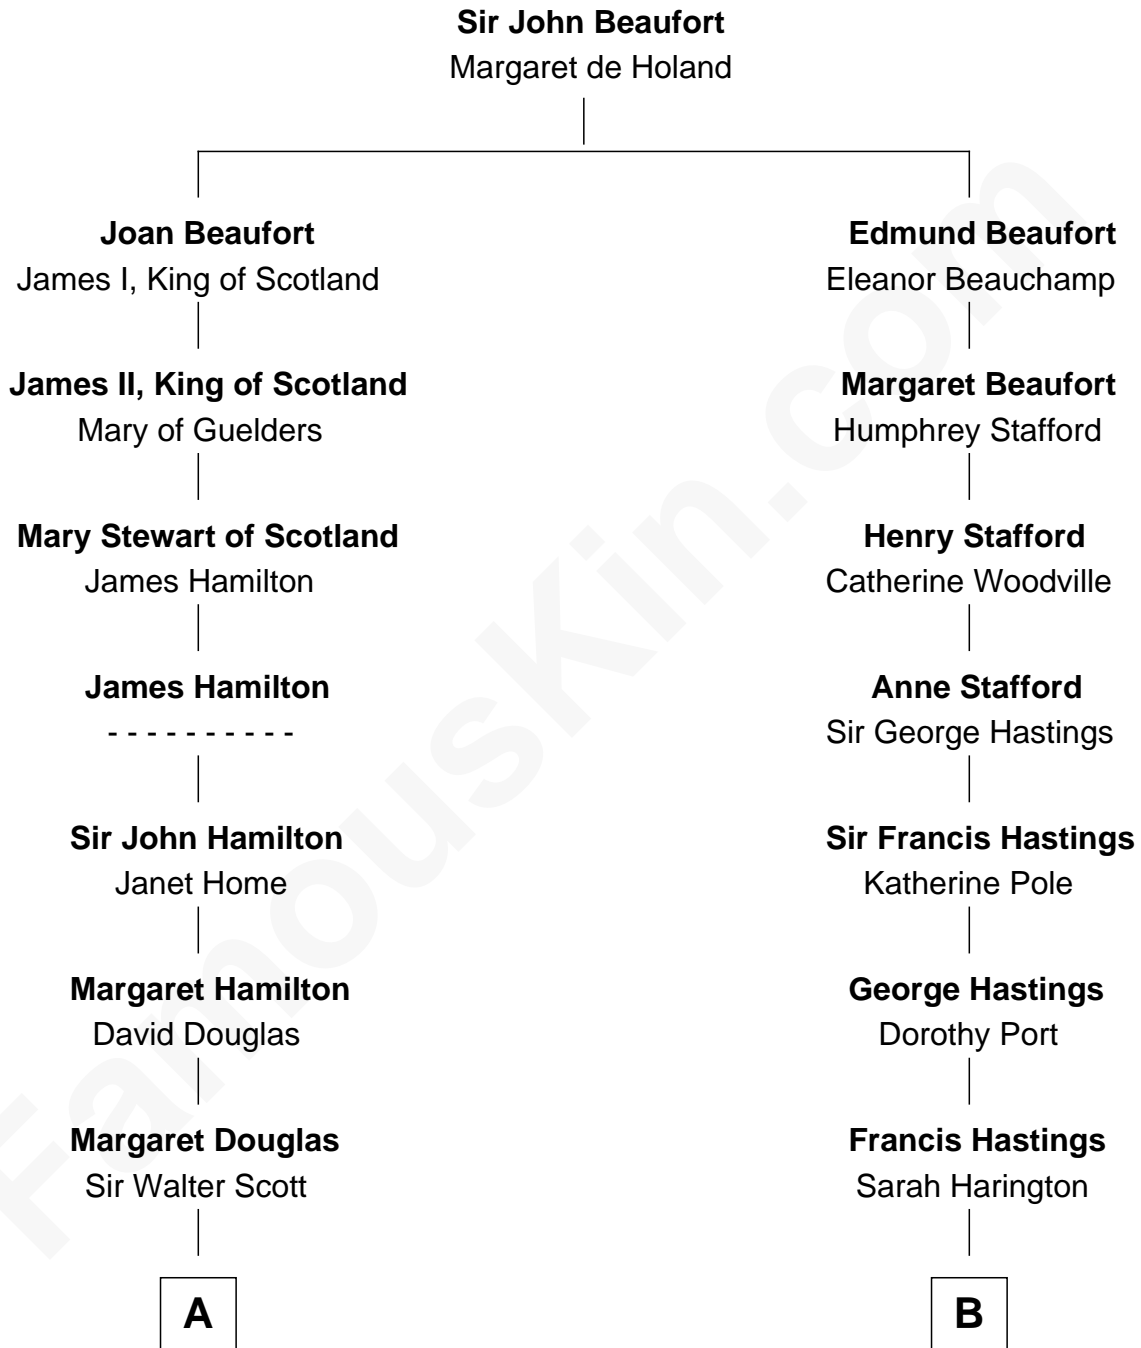

FamousKin.com Relationship Chart of

John Kerry

68th U.S. Secretary of State

15th cousin 5 times removed of

E. M. Forster

English Novelist

C

Francis Blackwell Forbes

Isabel Clarke

James Grant Forbes

Margaret Tyndal Winthrop

Rosemary Isabel Forbes

Richard John Kerry

John Kerry

68th U.S. Secretary of State

FamousKin.com