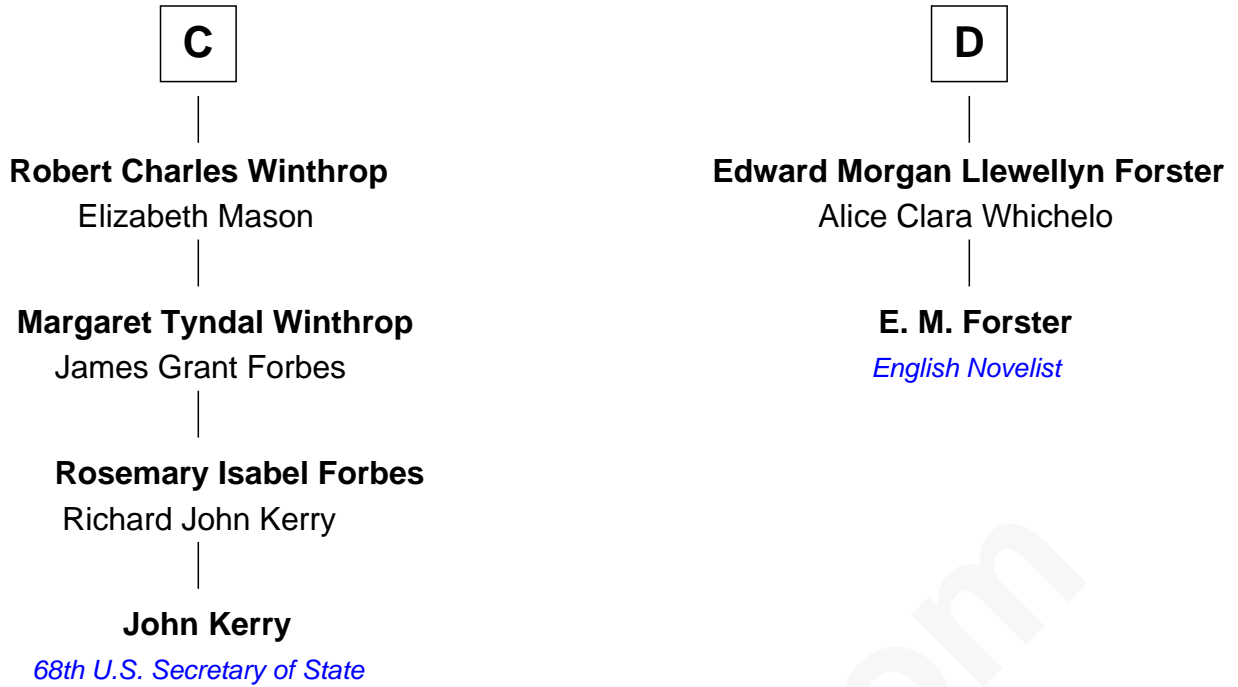

FamousKin.com Relationship Chart of

John Kerry

68th U.S. Secretary of State

18th cousin 2 times removed of

E. M. Forster

English Novelist

Hugh le Despencer

Eleanor de Clare

Sir Edward le Despencer

Anne de Ferrers

Edward Despencer

Elizabeth Burghersh

Margaret Despencer

Robert de Ferrers

Sir Edmund Ferrers

Ellen Roche

Maurice de Berkeley

Thomas de Berkeley

Margaret de Lisle

Elizabeth de Berkeley

Richard de Beauchamp

Eleanor Beauchamp

Edmund Beaufort

Margaret Beaufort

Humphrey Stafford

Henry Stafford

Catherine Woodville

Anne Stafford

Sir George Hastings

B

FamousKin.com