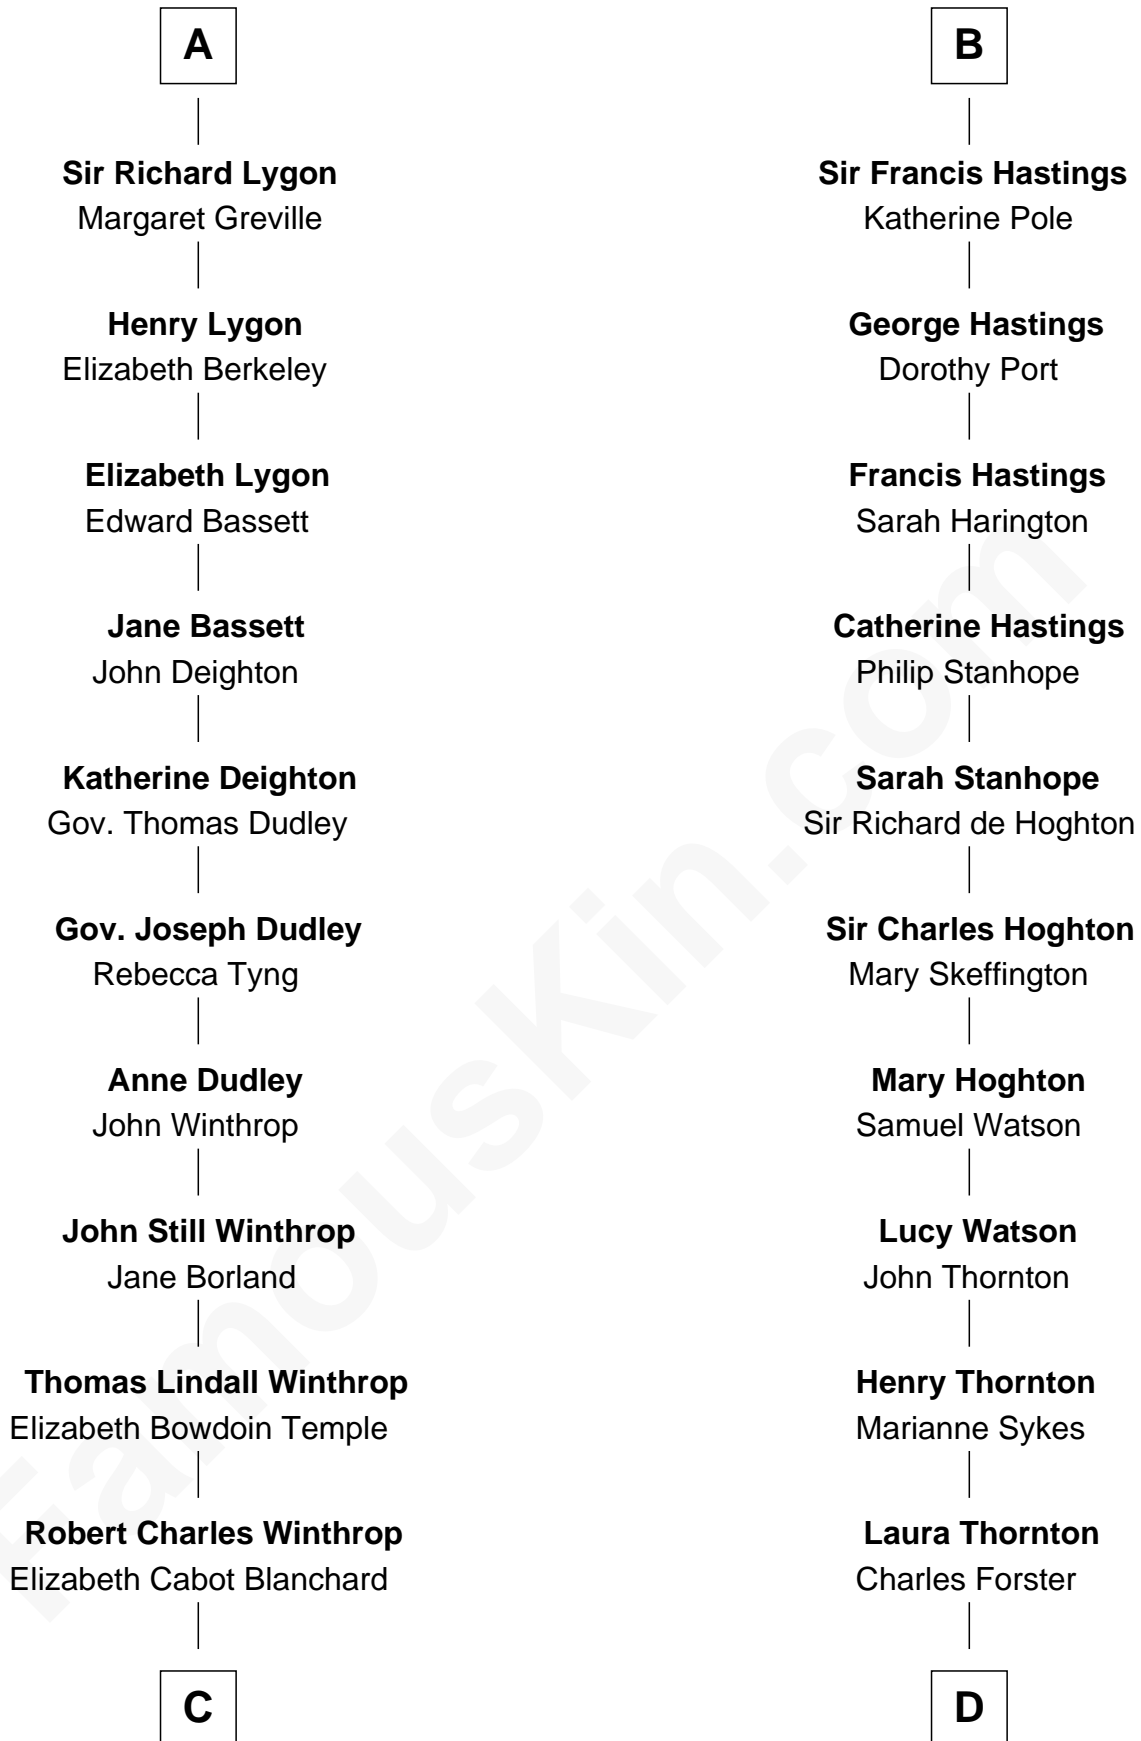

FamousKin.com Relationship Chart of

John Kerry

68th U.S. Secretary of State

18th cousin 2 times removed of

E. M. Forster

English Novelist

Hugh le Despencer

Eleanor de Clare

Sir Edward le Despencer

Anne de Ferrers

Edward Despencer

Elizabeth Burghersh

Margaret Despencer

Robert de Ferrers

Sir Edmund Ferrers

Ellen Roche

Maurice de Berkeley

Thomas de Berkeley

Margaret de Lisle

Elizabeth de Berkeley

Richard de Beauchamp

Eleanor Beauchamp

Edmund Beaufort

Margaret Beaufort

Humphrey Stafford

Henry Stafford

Catherine Woodville

Anne Stafford

Sir George Hastings

B

FamousKin.com