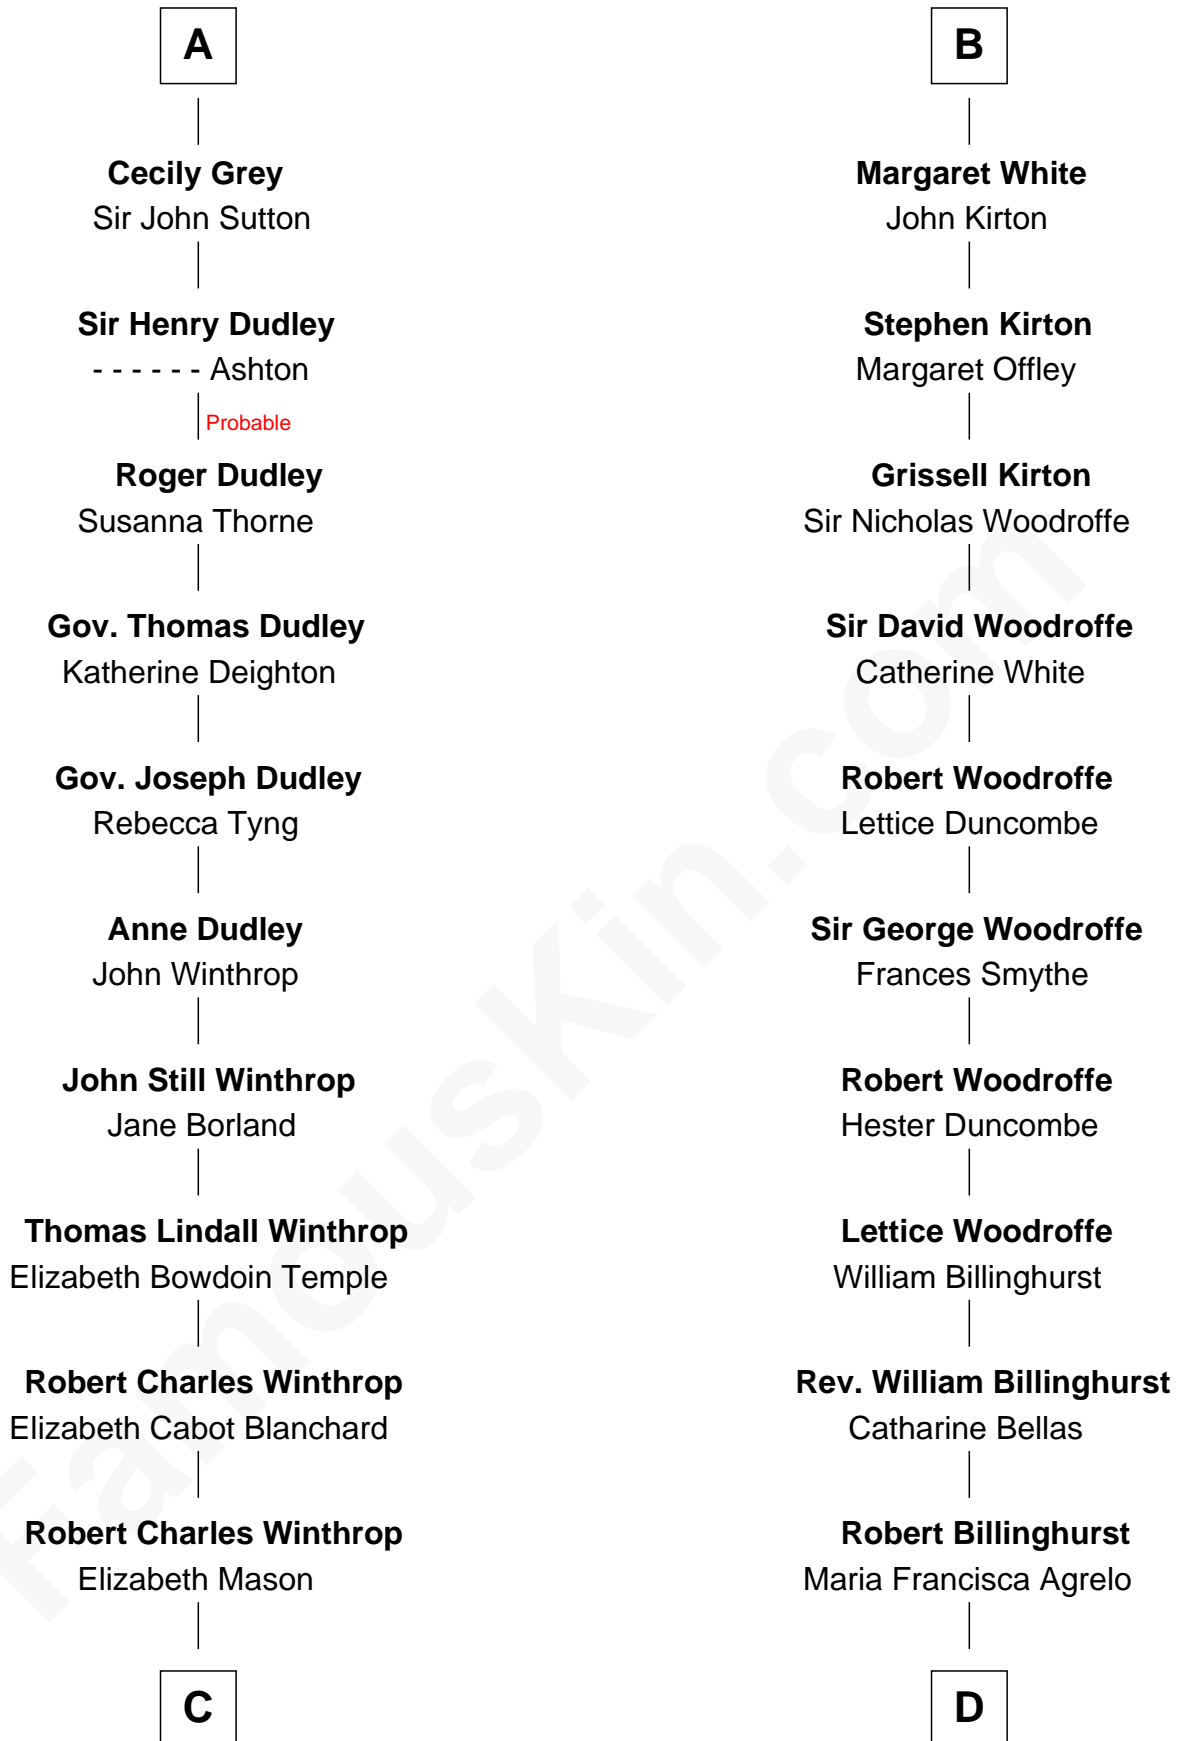

FamousKin.com

Relationship Chart of

John Kerry

68th U.S. Secretary of State

18th cousin 1 time removed of

Guillermo Billinghurst

31st President of Peru

Bartholomew de Badlesmere

Margaret Botreaux

Sir Robert Hungerford

Eleanor Hungerford

Sir John White

Robert White

Margaret Gainsford

B

C

Margaret Tyndal Winthrop

James Grant Forbes

Rosemary Isabel Forbes

Richard John Kerry

John Kerry

68th U.S. Secretary of State

D

Guillermo Eugenio Billinghurst

Belisaria Angulo

Guillermo Billinghurst

31st President of Peru

FamousKin.com