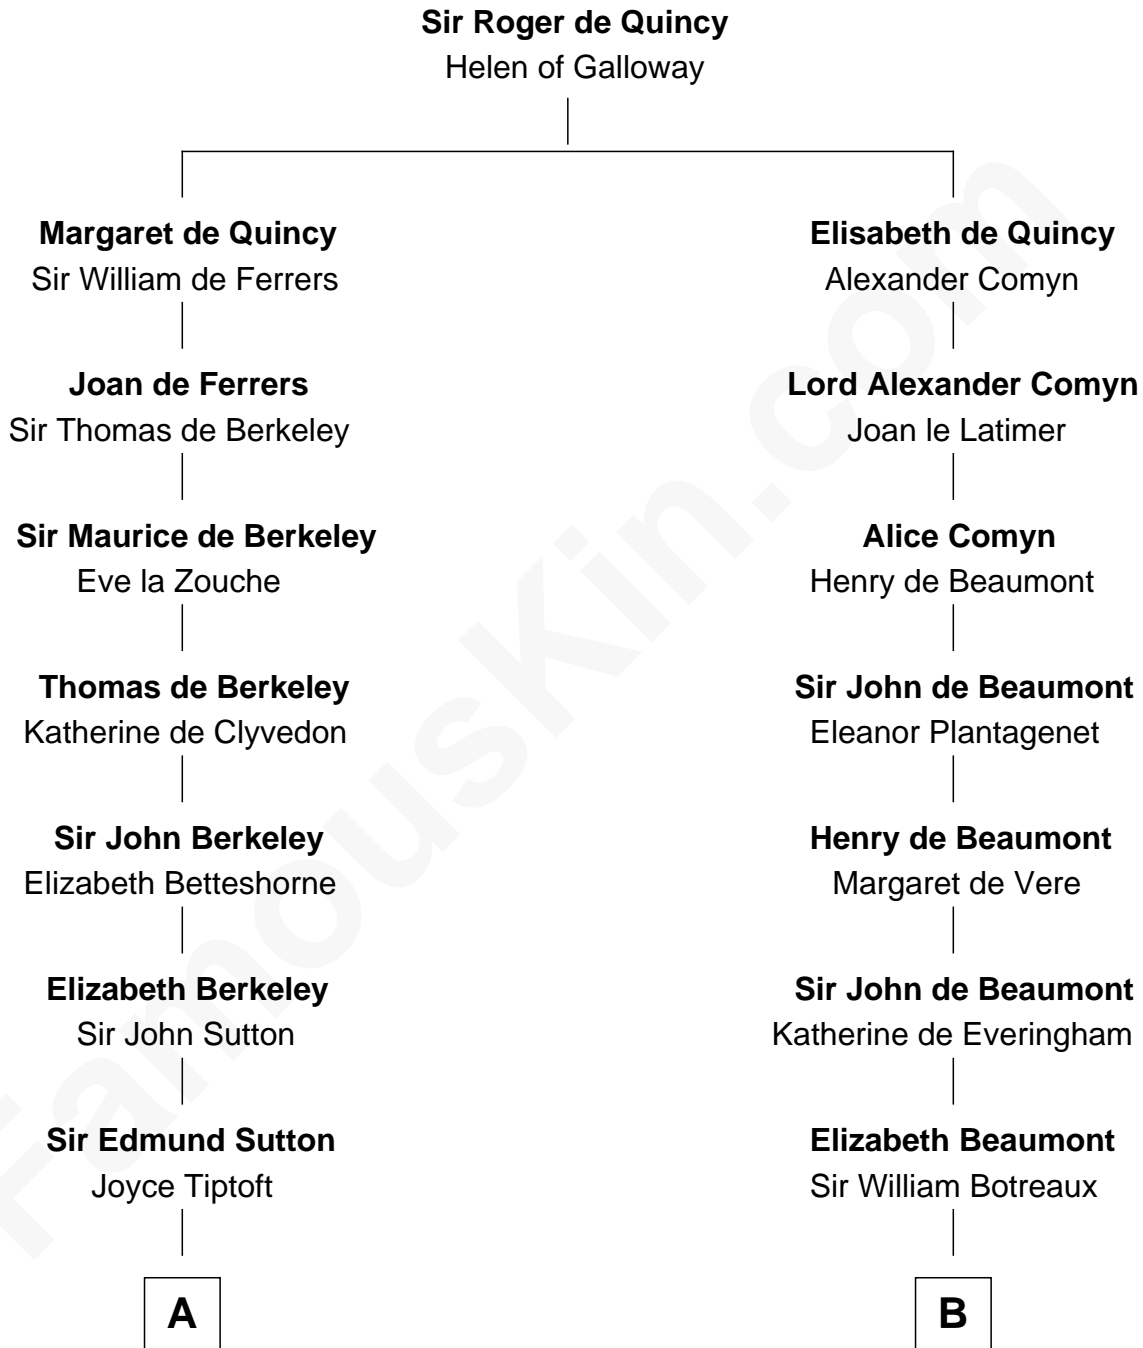

FamousKin.com

Relationship Chart of

John Kerry

68th U.S. Secretary of State

20th cousin 1 time removed of

Guillermo Billinghurst

31st President of Peru

C

Robert Charles Winthrop

Elizabeth Mason

Margaret Tyndal Winthrop

James Grant Forbes

Rosemary Isabel Forbes

Richard John Kerry

John Kerry

68th U.S. Secretary of State