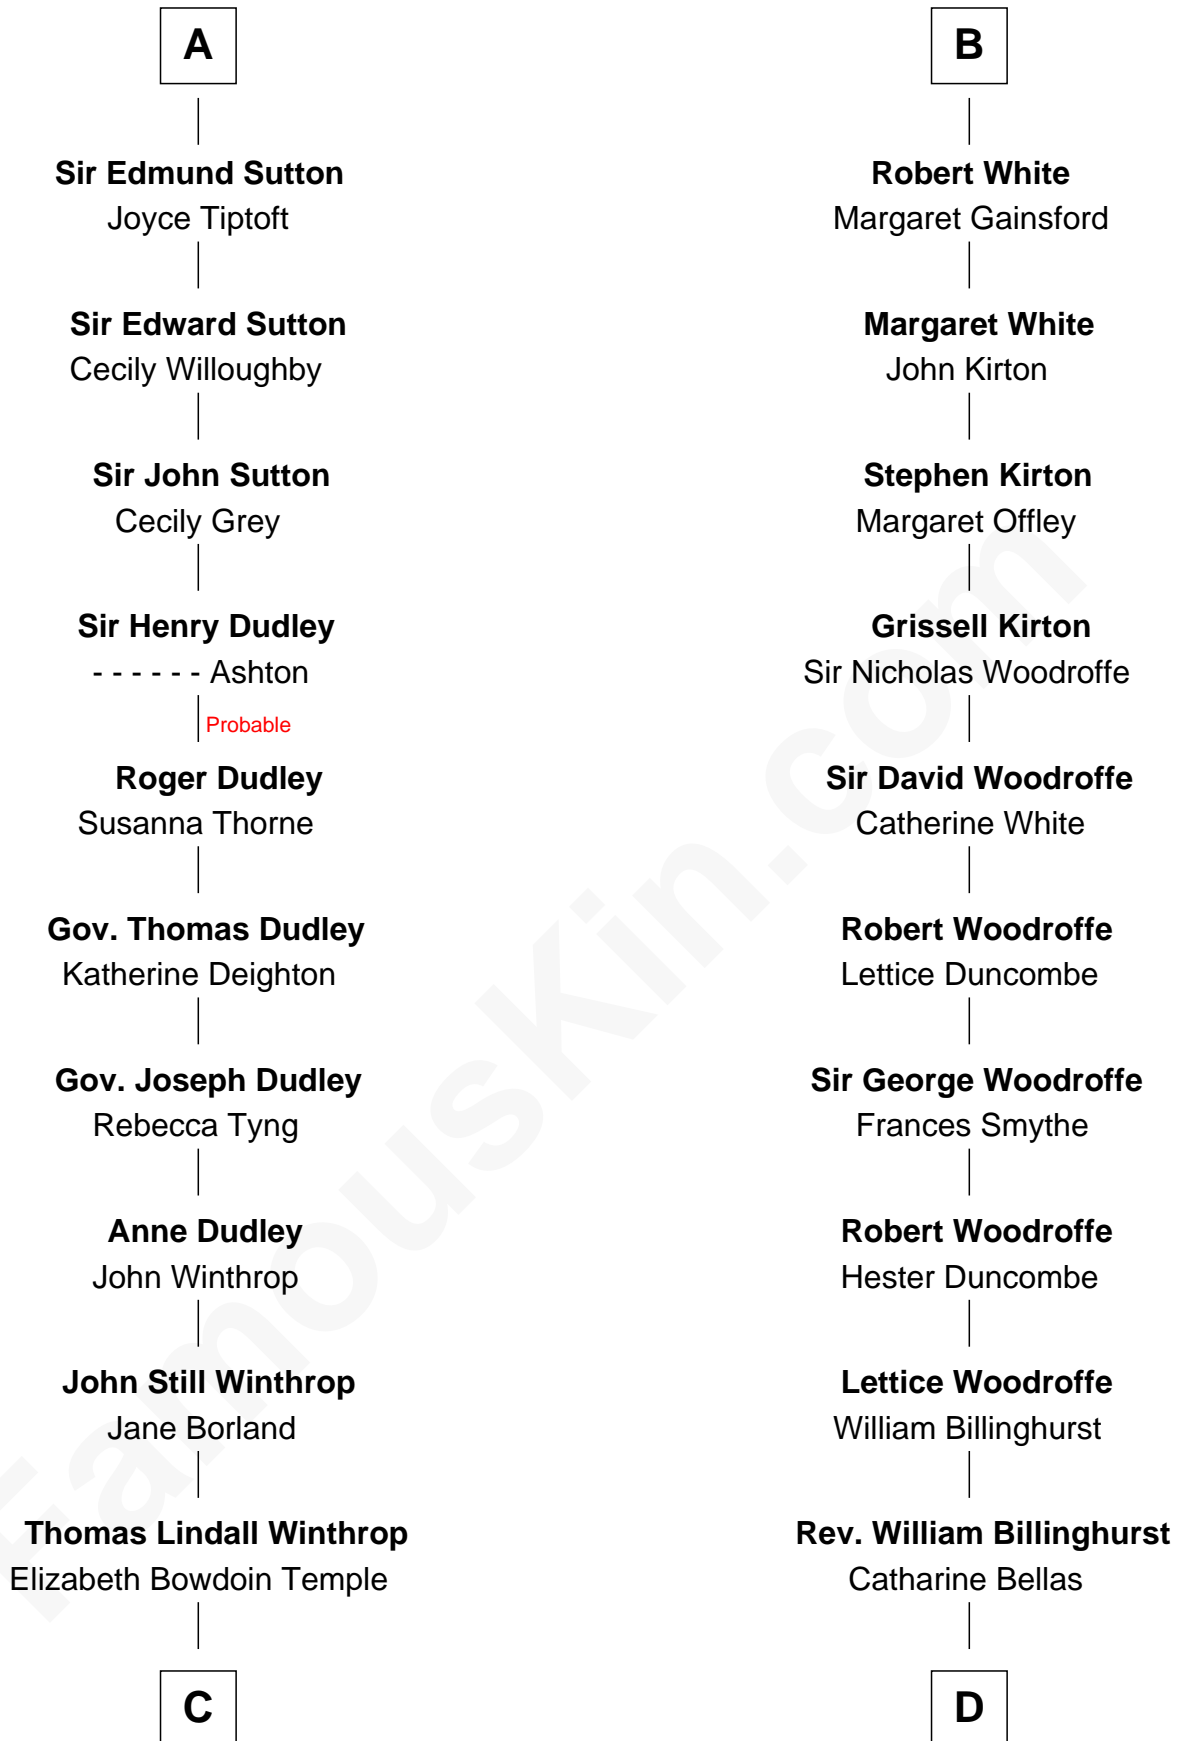

FamousKin.com

Relationship Chart of

John Kerry

68th U.S. Secretary of State

19th cousin 2 times removed of

Guillermo Billinghurst

31st President of Peru

Sir Hugh le Despencer

Eleanor le Despencer

Sir Hugh de Courtenay

Sir Hugh de Courtenay

Agnes de St. John

Sir Thomas de Courtenay

Muriel de Moels

Margaret Courtenay

Thomas Peverell

Katherine Peverell

Sir Walter Hungerford

Sir Robert Hungerford

Margaret Botreaux

Eleanor Hungerford

Sir John White

B

C

Robert Charles Winthrop
Elizabeth Cabot Blanchard

Robert Charles Winthrop
Elizabeth Mason

Margaret Tyndal Winthrop
James Grant Forbes

Rosemary Isabel Forbes
Richard John Kerry

John Kerry
68th U.S. Secretary of State