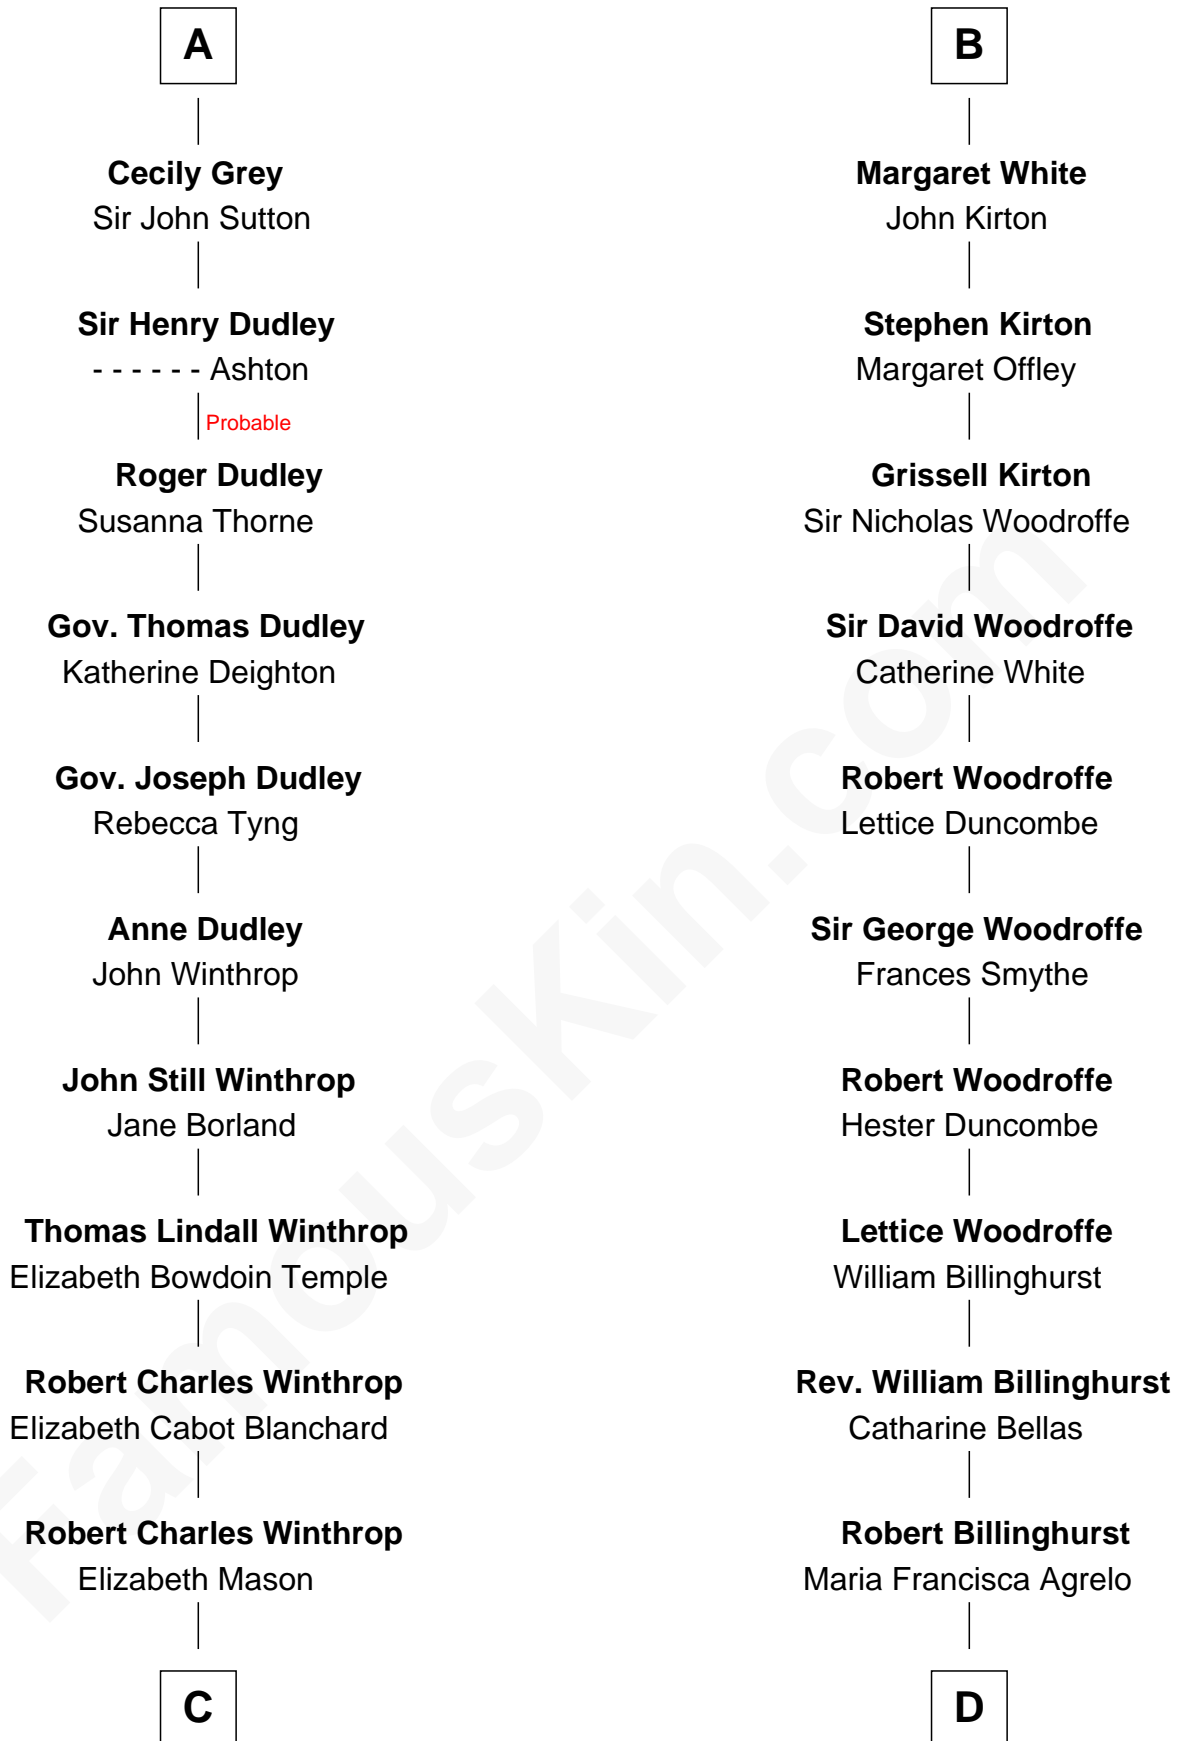

FamousKin.com

Relationship Chart of

John Kerry

68th U.S. Secretary of State

19th cousin 1 time removed of

Susana Ferrari Billinghurst
Argentine Aviation Pioneer

Bartholomew de Badlesmere

Margaret de Clare

Sir Robert Hungerford

Eleanor Hungerford

Sir John White

Robert White

Margaret Gainsford

B

C

Margaret Tyndal Winthrop

James Grant Forbes

Rosemary Isabel Forbes

Richard John Kerry

John Kerry

68th U.S. Secretary of State

D

Daniel Mariano Billinghamurst

Mercedes Merzano

Lisandro Billinghamurst

Ana Kidd

Rosa Laureana Billinghamurst

Alfredo Ferrari

Susana Ferrari Billinghamurst

Argentine Aviation Pioneer

FamousKin.com