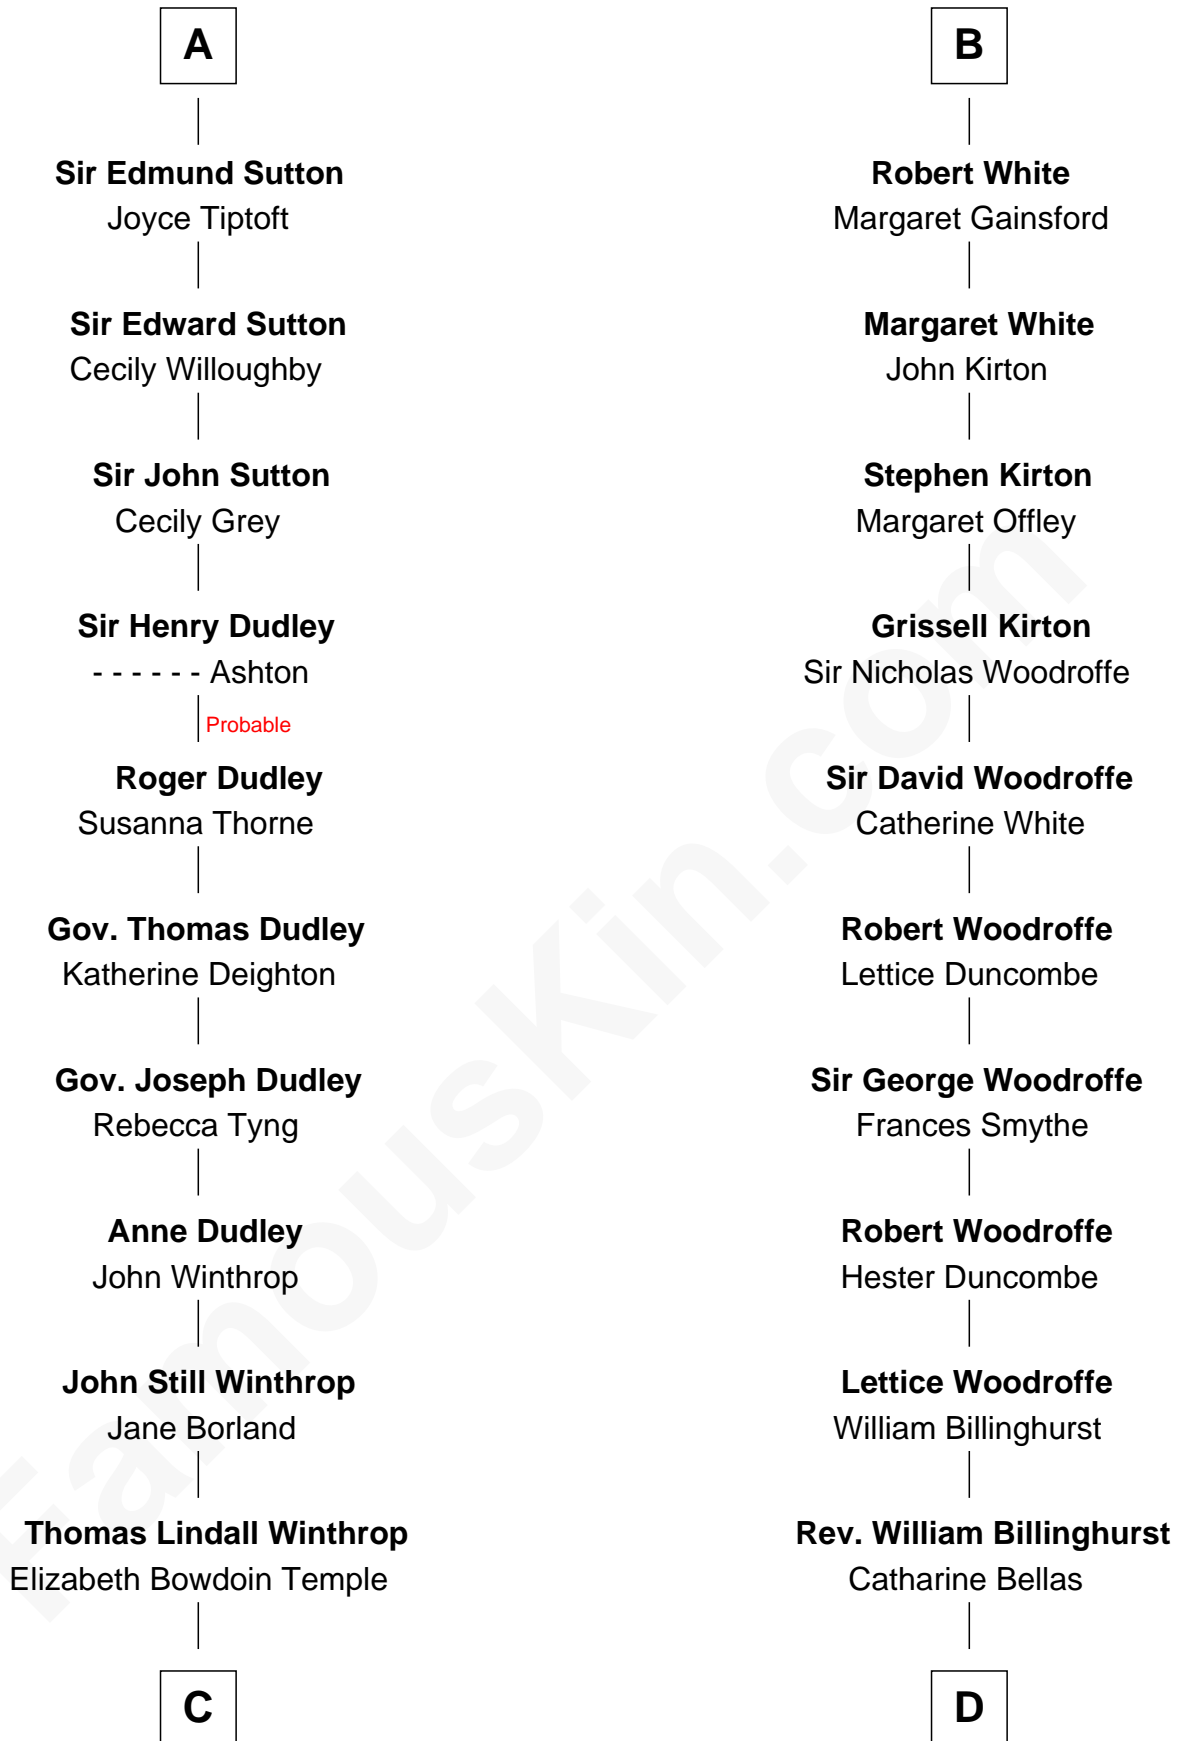

# FamousKin.com Relationship Chart of

**John Kerry**

*68th U.S. Secretary of State*

**21st cousin of**

**Susana Ferrari Billinghamurst**

*Argentine Aviation Pioneer*

**Sir Hugh le Despencer**

Aveline Basset

Sir Walter Hungerford

**Sir Robert Hungerford**

Margaret Botreaux

**Eleanor Hungerford**

Sir John White

**B**

**C**

**Robert Charles Winthrop**  
Elizabeth Cabot Blanchard

**Robert Charles Winthrop**  
Elizabeth Mason

**Margaret Tyndal Winthrop**  
James Grant Forbes

**Rosemary Isabel Forbes**  
Richard John Kerry

**John Kerry**  
*68th U.S. Secretary of State*

**D**

**Robert Billinghamurst**  
Maria Francisca Agrelo

**Daniel Mariano Billinghamurst**  
Mercedes Merzano

**Lisandro Billinghamurst**  
Ana Kidd

**Rosa Laureana Billinghamurst**  
Alfredo Ferrari

**Susana Ferrari Billinghamurst**  
*Argentine Aviation Pioneer*