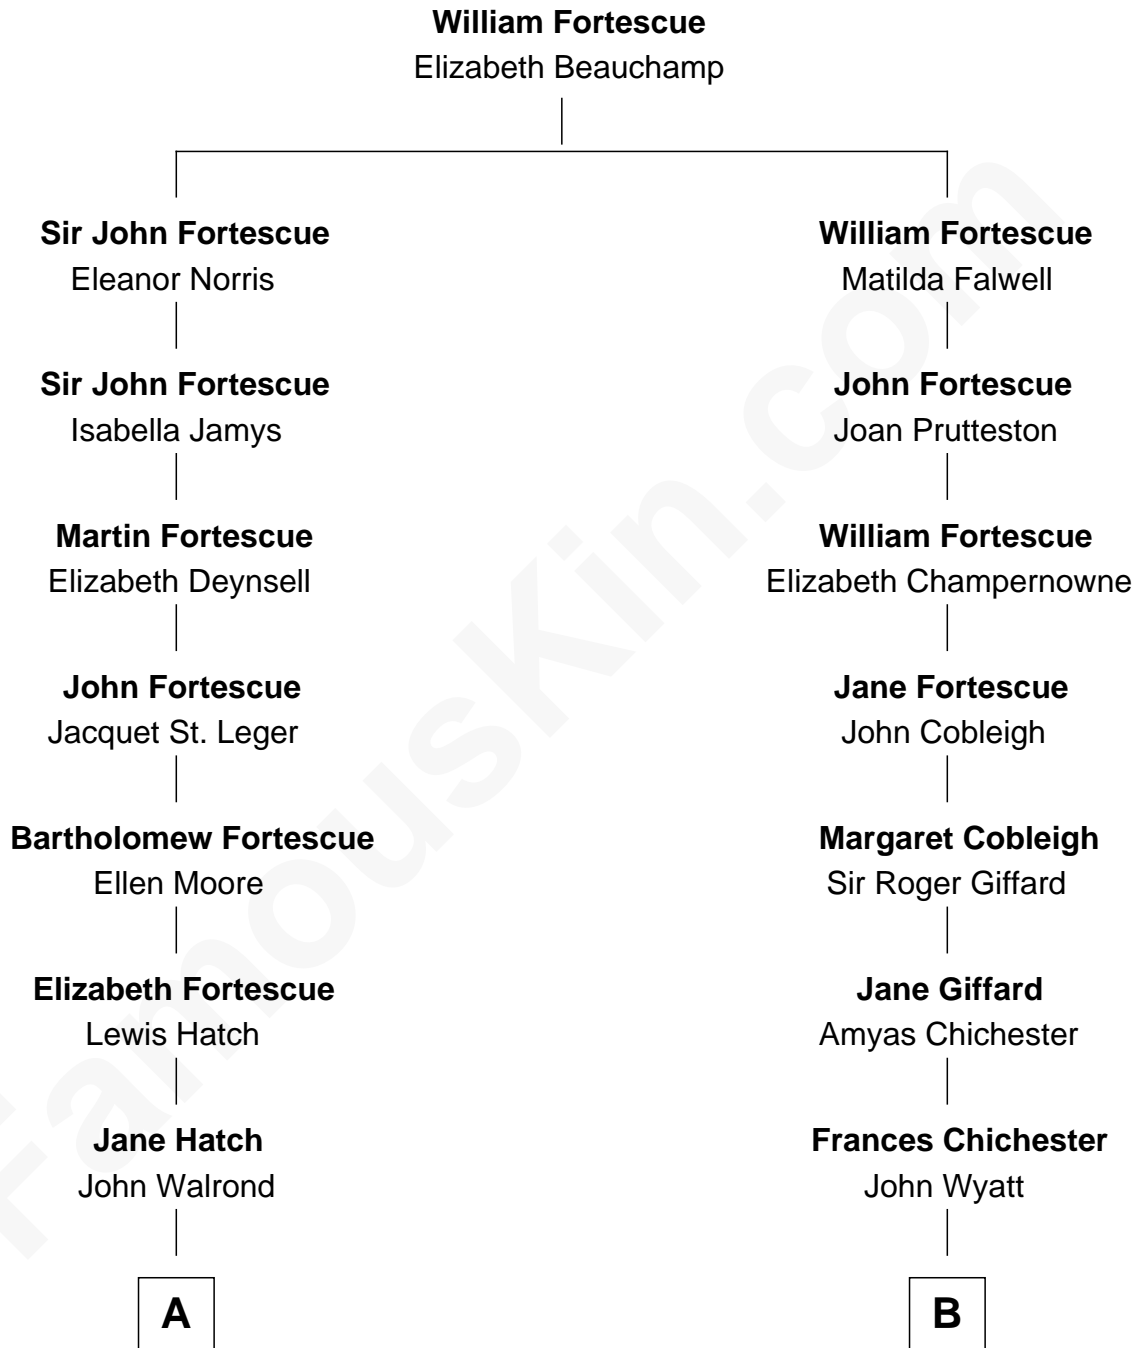

FamousKin.com Relationship Chart of

John Kerry

68th U.S. Secretary of State

16th cousin 2 times removed of

Eugene Foss

45th Governor of Massachusetts

C

—
Rosemary Isabel Forbes

Richard John Kerry

—
John Kerry

68th U.S. Secretary of State

FamousKin.com