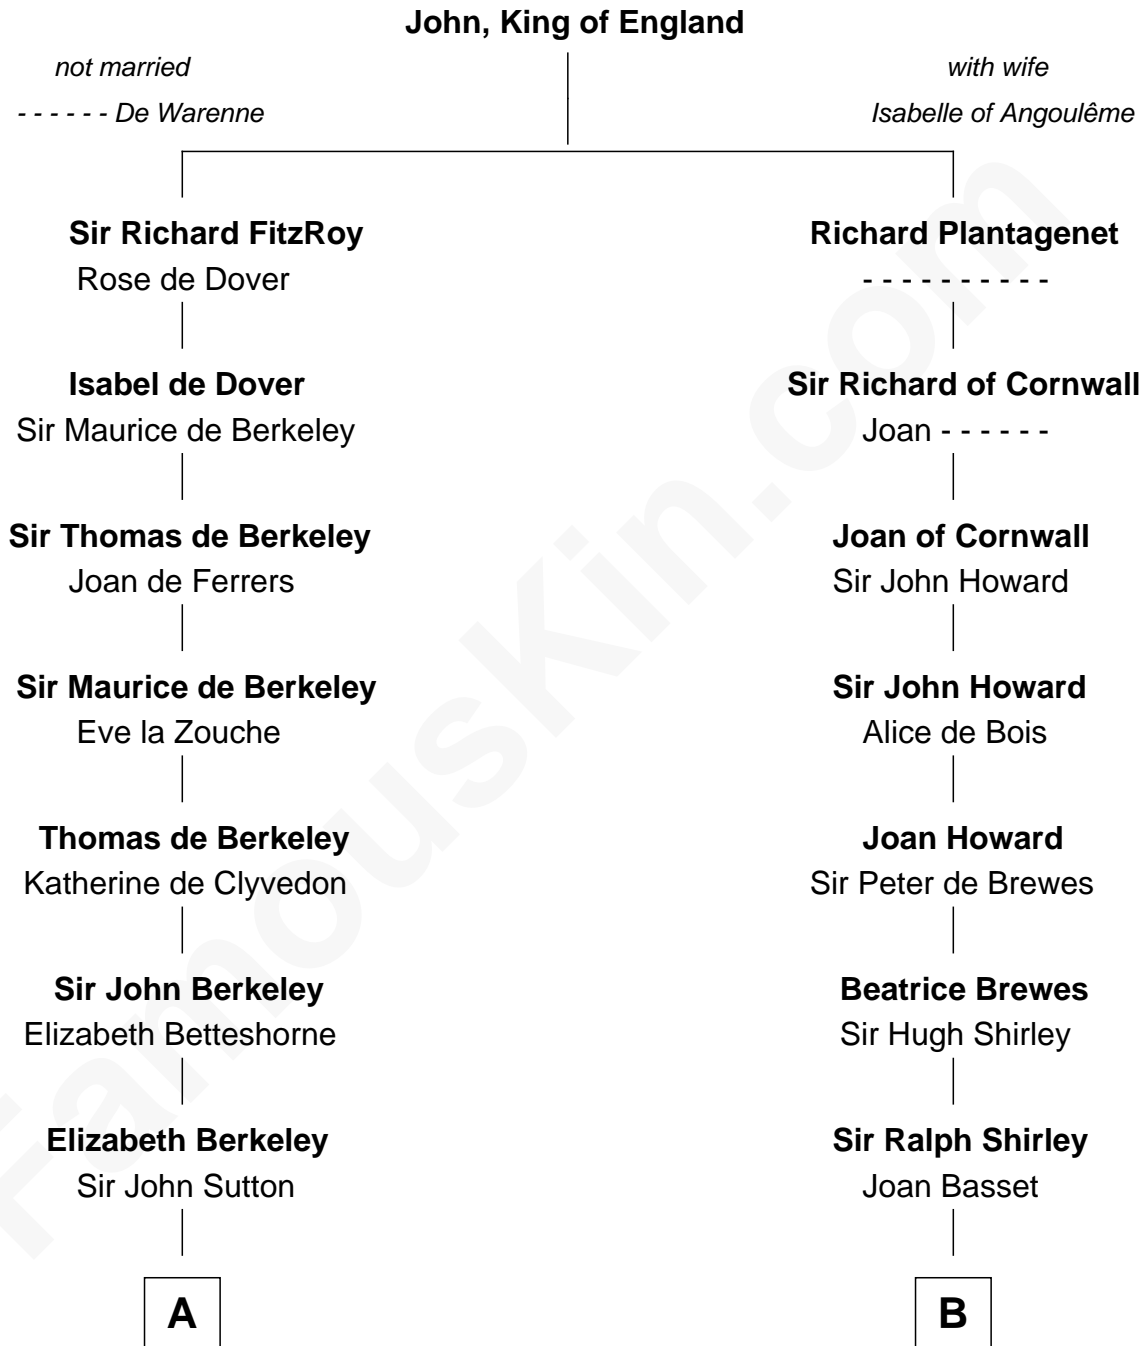

FamousKin.com Relationship Chart of **John Kerry**

68th U.S. Secretary of State

20th cousin 1 time removed of

Eugene Foss

45th Governor of Massachusetts

C

Robert Charles Winthrop
Elizabeth Cabot Blanchard

Robert Charles Winthrop
Elizabeth Mason

Margaret Tyndal Winthrop
James Grant Forbes

Rosemary Isabel Forbes
Richard John Kerry

John Kerry
68th U.S. Secretary of State

D

Susanna Hallett
Col. Heman Bangs

Amanda Bangs
Samuel Bartlett Foss

George Edmund Foss
Marcia Cordelia Noble

Eugene Foss
45th Governor of Massachusetts