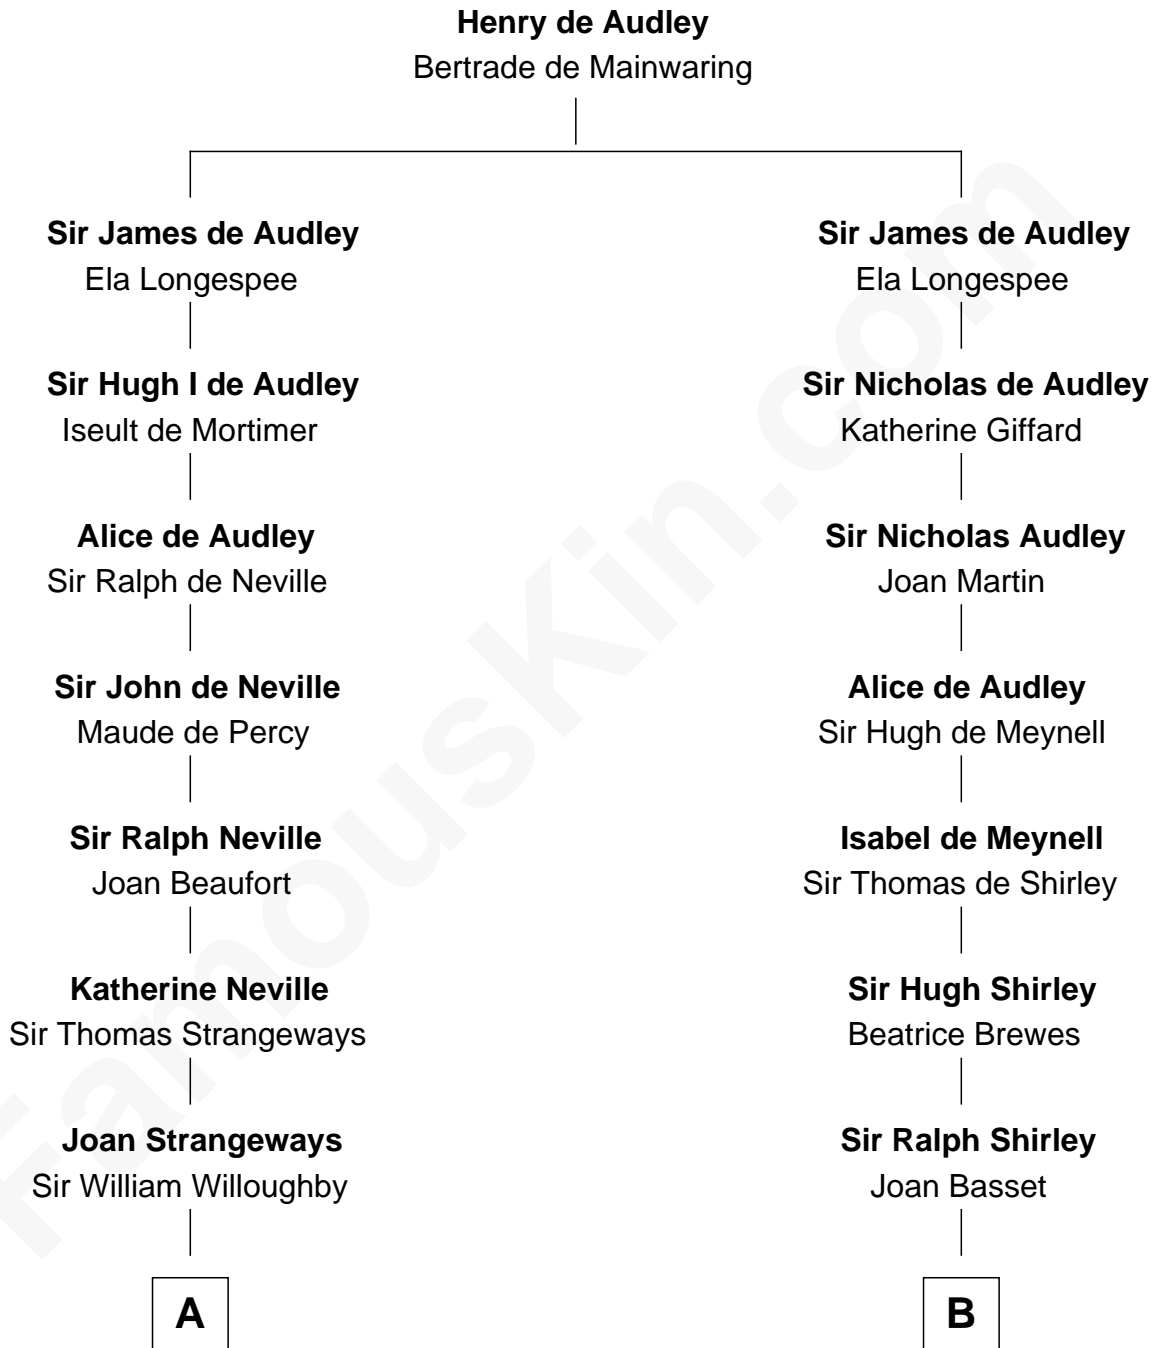

FamousKin.com Relationship Chart of

John Kerry

68th U.S. Secretary of State

20th cousin of

Eugene Foss

45th Governor of Massachusetts

C

Robert Charles Winthrop

Elizabeth Mason

Margaret Tyndal Winthrop

James Grant Forbes

Rosemary Isabel Forbes

Richard John Kerry

John Kerry

68th U.S. Secretary of State

D

Susanna Hallett

Col. Heman Bangs

Amanda Bangs

Samuel Bartlett Foss

George Edmund Foss

Marcia Cordelia Noble

Eugene Foss

45th Governor of Massachusetts