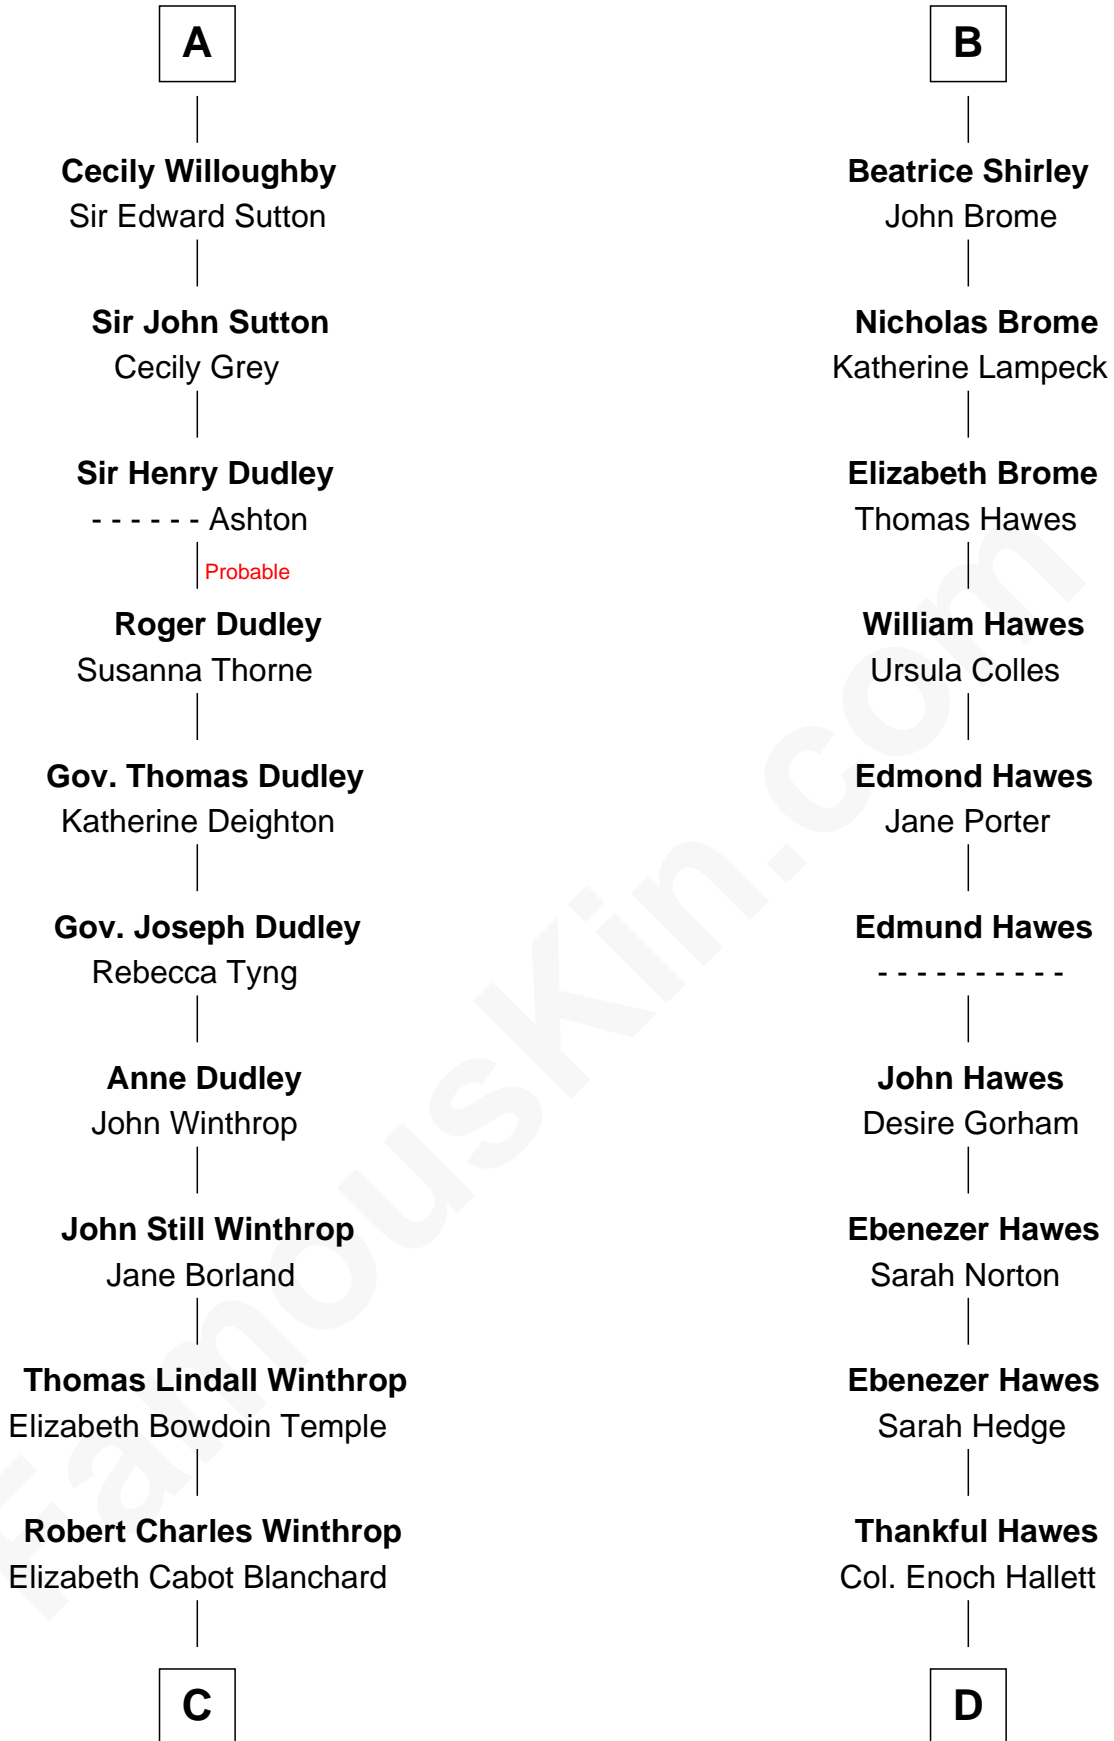

FamousKin.com Relationship Chart of

John Kerry

68th U.S. Secretary of State

20th cousin of

Eugene Foss

45th Governor of Massachusetts

C

Robert Charles Winthrop

Elizabeth Mason

Margaret Tyndal Winthrop

James Grant Forbes

Rosemary Isabel Forbes

Richard John Kerry

John Kerry

68th U.S. Secretary of State

D