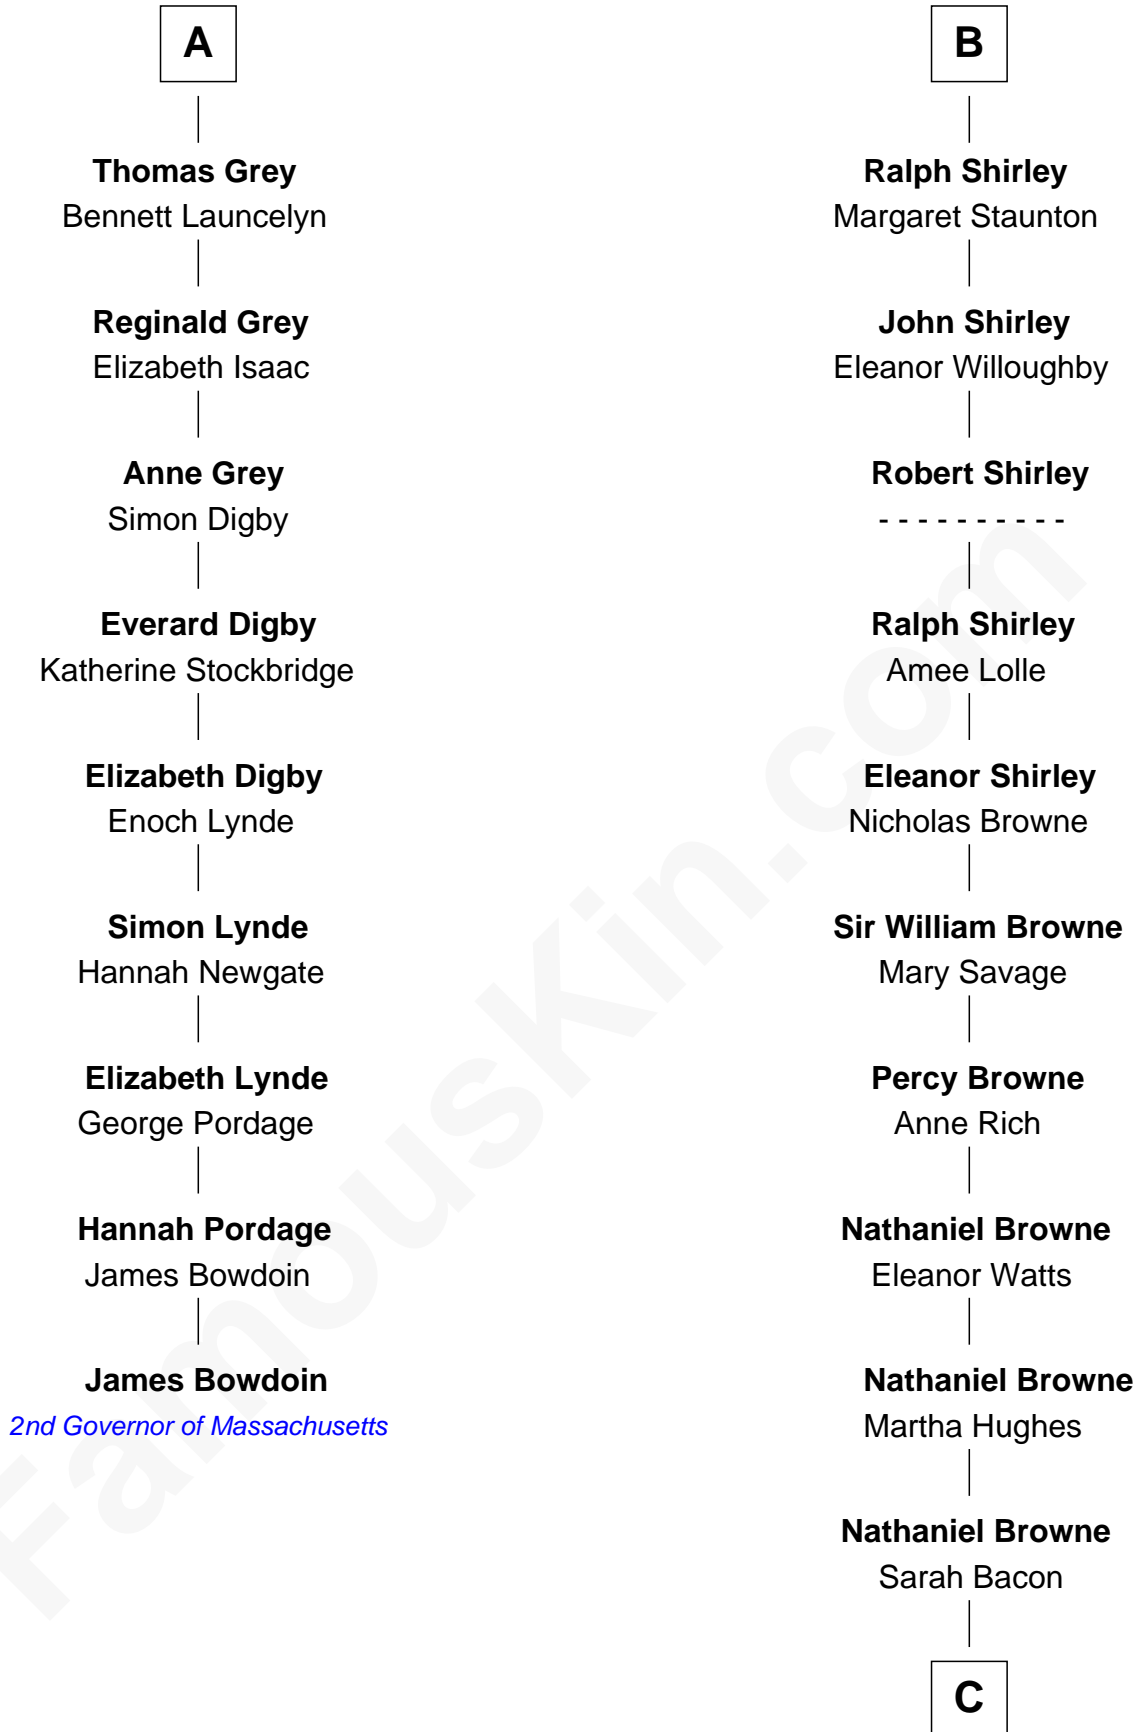

## Relationship Chart of

### James Bowdoin

2nd Governor of Massachusetts

15th cousin 6 times removed of

### William Henry Moore

Co-Founder, U.S. Steel and Nabisco

**C**

**Sarah Browne**  
George Beckwith

**George Beckwith**  
Rachel Marsh

**George Beckwith**  
Mary Bradley

**Rachael Arvilla Beckwith**  
Nathaniel Ford Moore

**William Henry Moore**  
*Co-Founder, U.S. Steel and Nabisco*

FamousKin.com