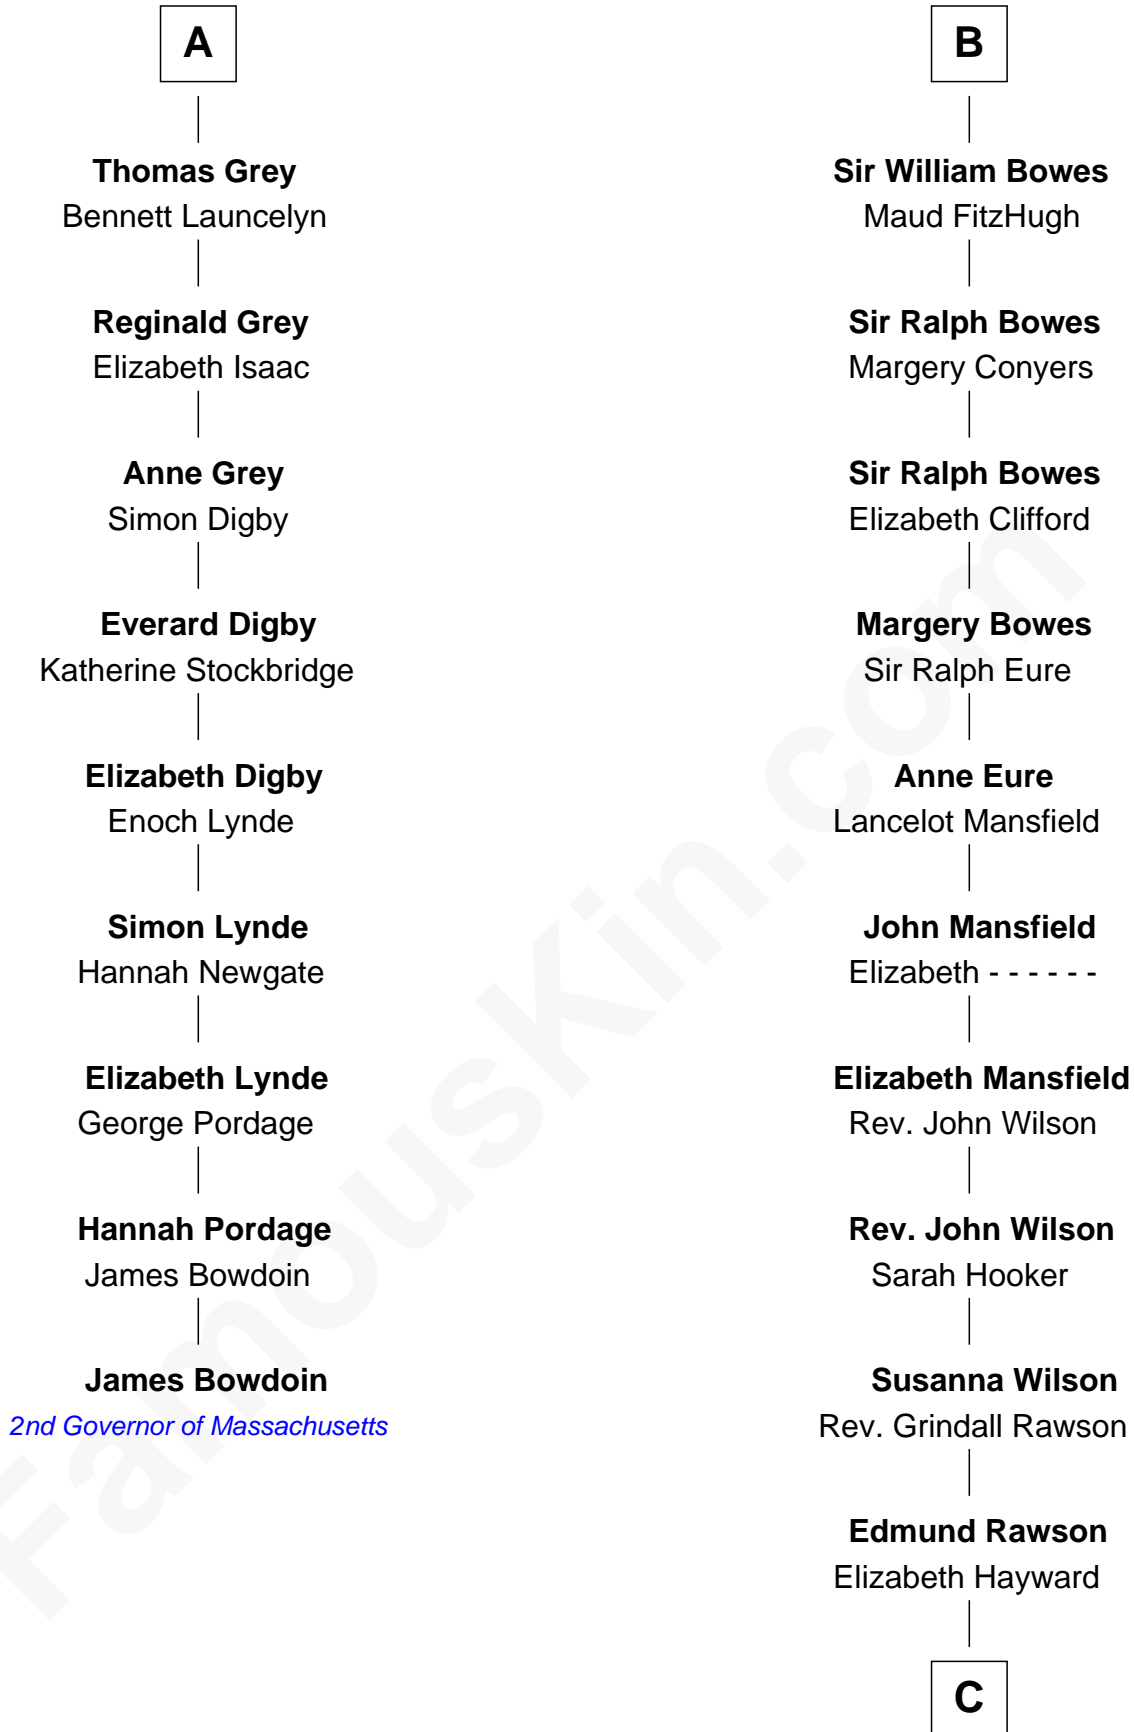

FamousKin.com Relationship Chart of

James Bowdoin

2nd Governor of Massachusetts

15th cousin 6 times removed of

William Howard Taft

27th U.S. President

Sir Humphrey de Bohun

Maud of Eu

C

Abner Rawson

Mary Allen

Rhoda Rawson

Aaron Taft

Peter Rawson Taft

Sylvia Howard

Alphonso Taft

Louisa Maria Torrey

William Howard Taft

27th U.S. President

FamousKin.com