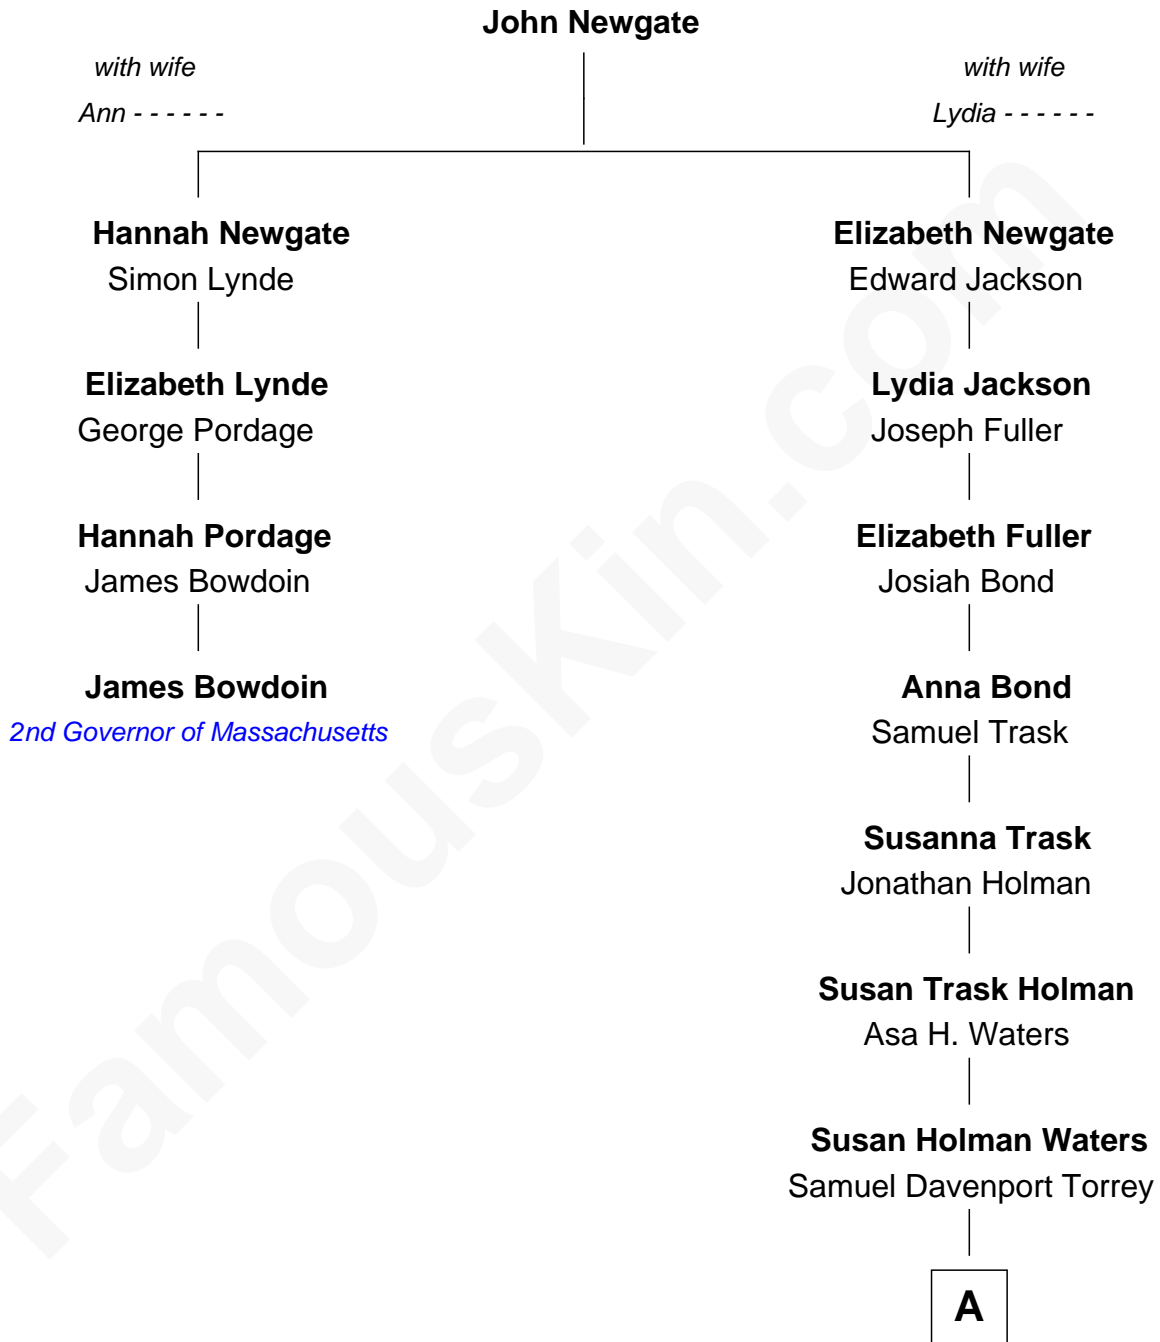

# FamousKin.com Relationship Chart of

**James Bowdoin**

*2nd Governor of Massachusetts*

3rd cousin 5 times removed of

**William Howard Taft**

*27th U.S. President*

A

Louisa Maria Torrey

Alphonso Taft

William Howard Taft

*27th U.S. President*

FamousKin.com