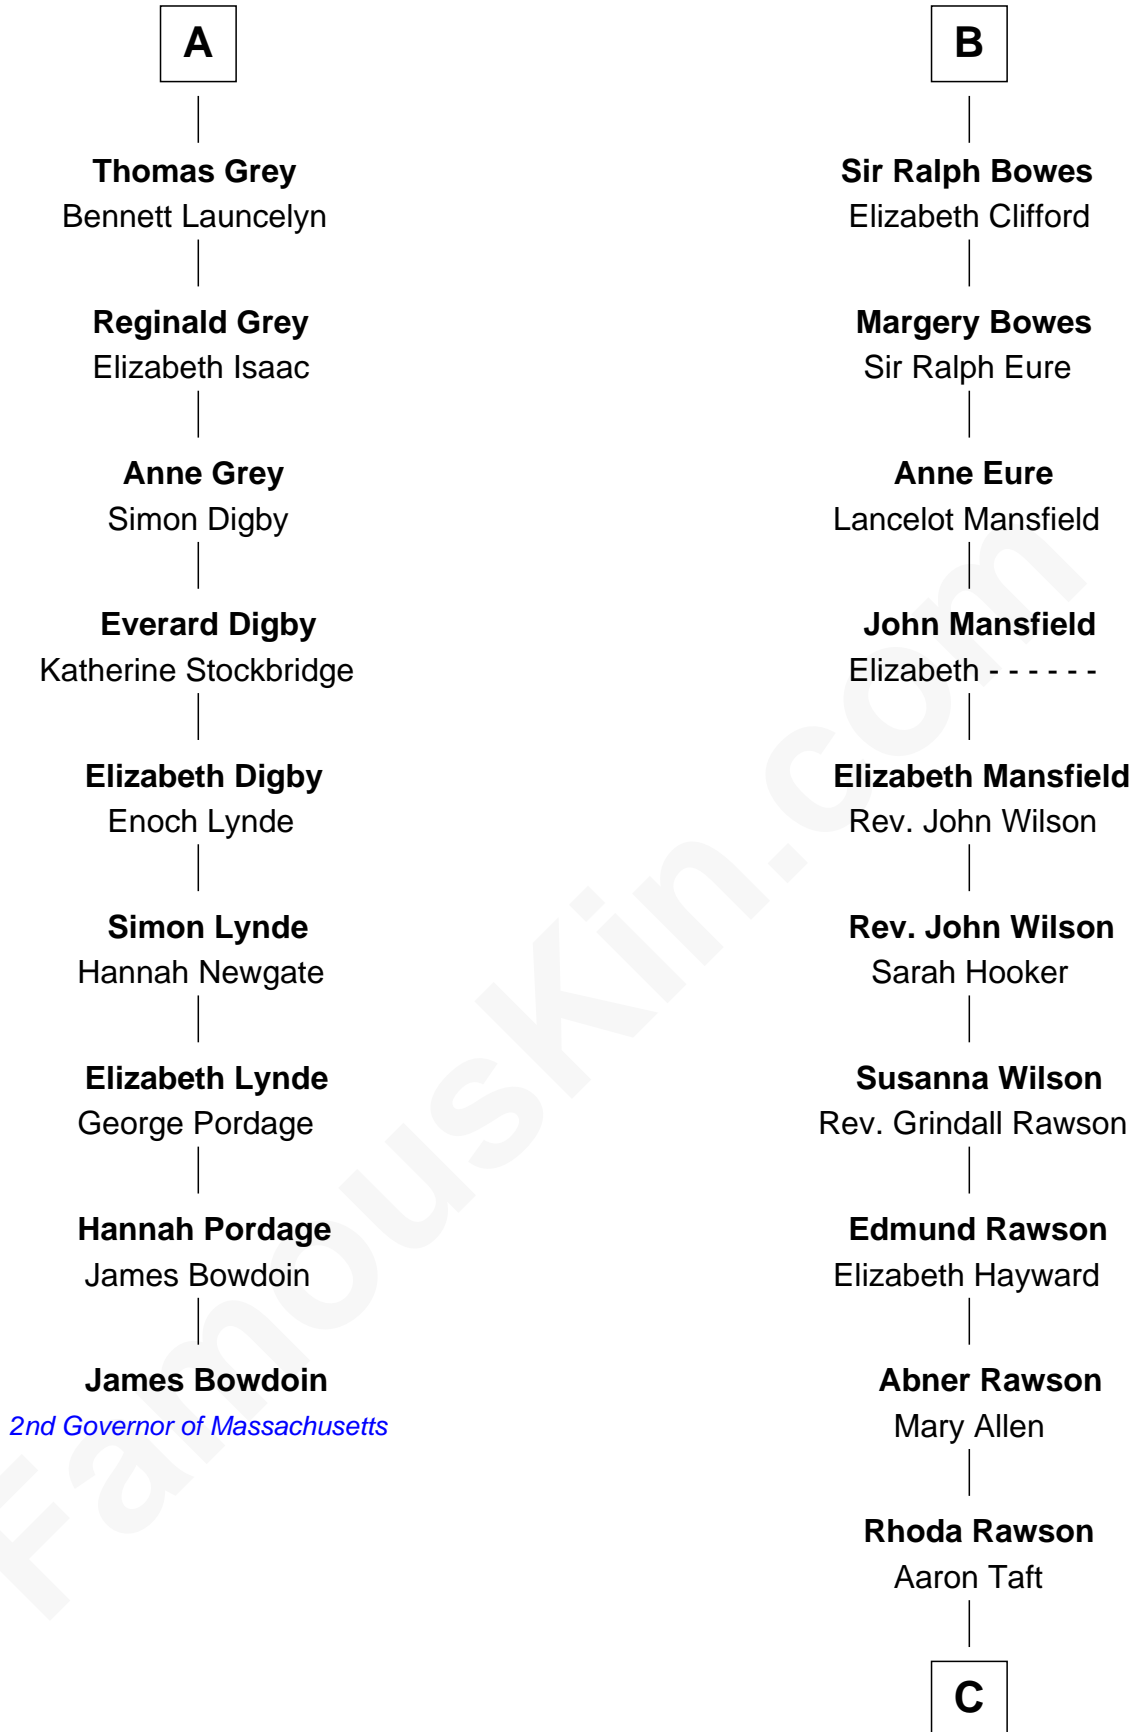

FamousKin.com Relationship Chart of

James Bowdoin

2nd Governor of Massachusetts

15th cousin 4 times removed of

William Howard Taft

27th U.S. President

William de Odingsells

Ela FitzWalter

Ida de Odingsells
Sir Roger de Herdeburgh

Ela Herdeburgh
Sir William de Boteler

Ankaret le Boteler
John le Strange

Eleanor le Strange
Sir Reynold de Grey

Sir Reynold Grey
Joan Astley

John Grey
Elizabeth - - - - -

Reginald Grey
Beatrice - - - - -

A

Margaret de Oddingseles

Sir John de Grey

Sir John Grey
Avice Marmion

Sir Robert Grey
Lora de St. Quintin

Elizabeth Grey
Henry FitzHugh

Sir William FitzHugh
Margery Willoughby

Maud FitzHugh
Sir William Bowes

Sir Ralph Bowes
Margery Conyers

B

C

Peter Rawson Taft

Sylvia Howard

Alphonso Taft

Louisa Maria Torrey