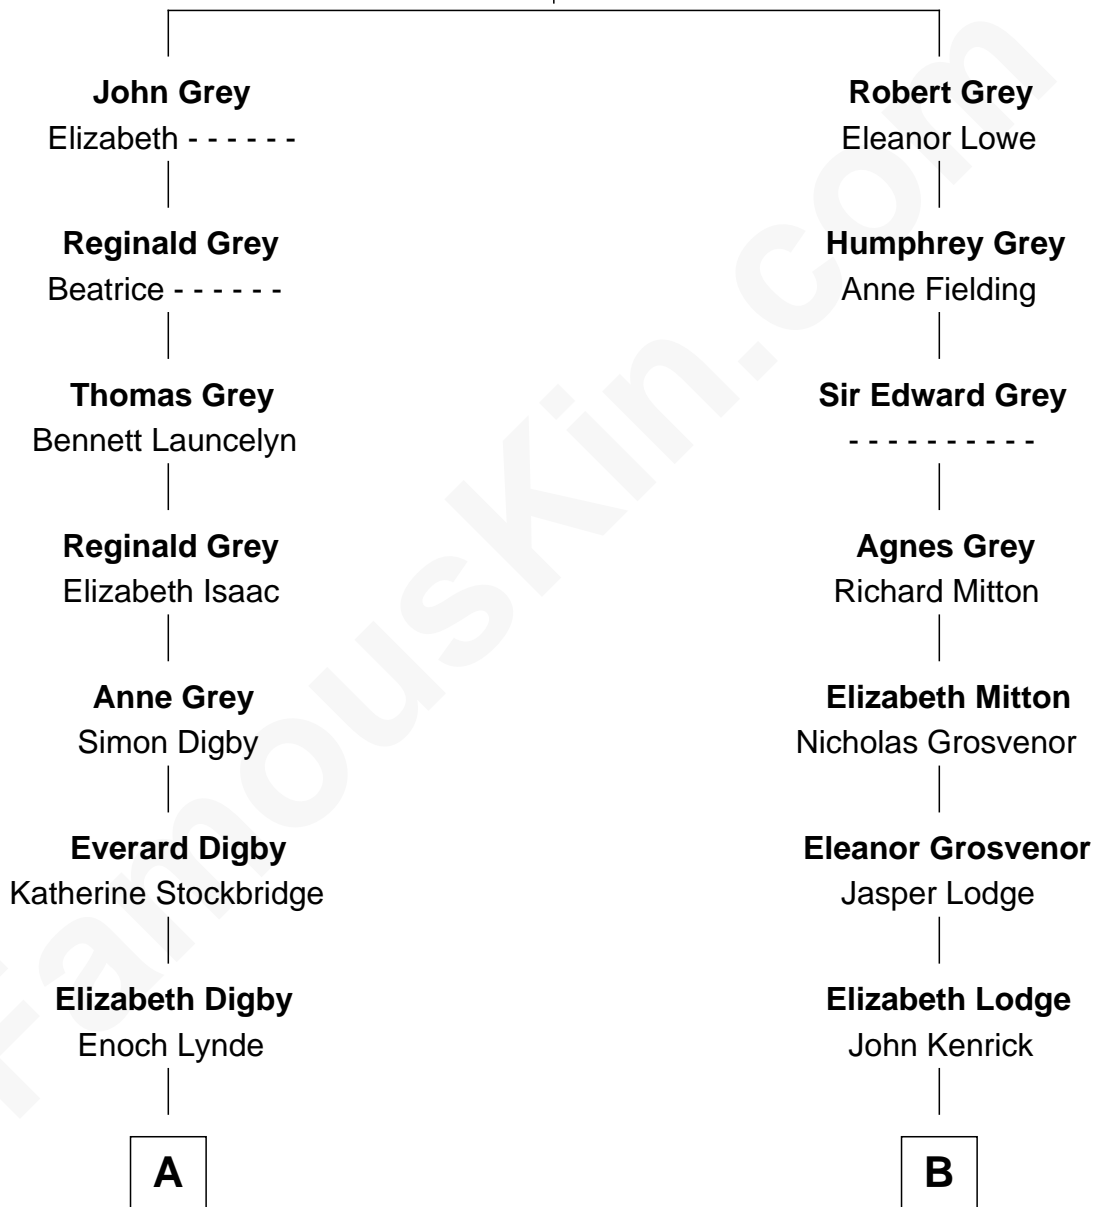

FamousKin.com Relationship Chart of

James Bowdoin

2nd Governor of Massachusetts

10th cousin 7 times removed of

David Crosby

Singer and Songwriter

Sir Reynold Grey

Joan Astley

A

Simon Lynde
Hannah Newgate

Elizabeth Lynde
George Pordage

Hannah Pordage
James Bowdoin

James Bowdoin
2nd Governor of Massachusetts

B

Matthew Kenrick
Rebecca Percival

Elisabeth Kenrick
Rev. David Clarkson