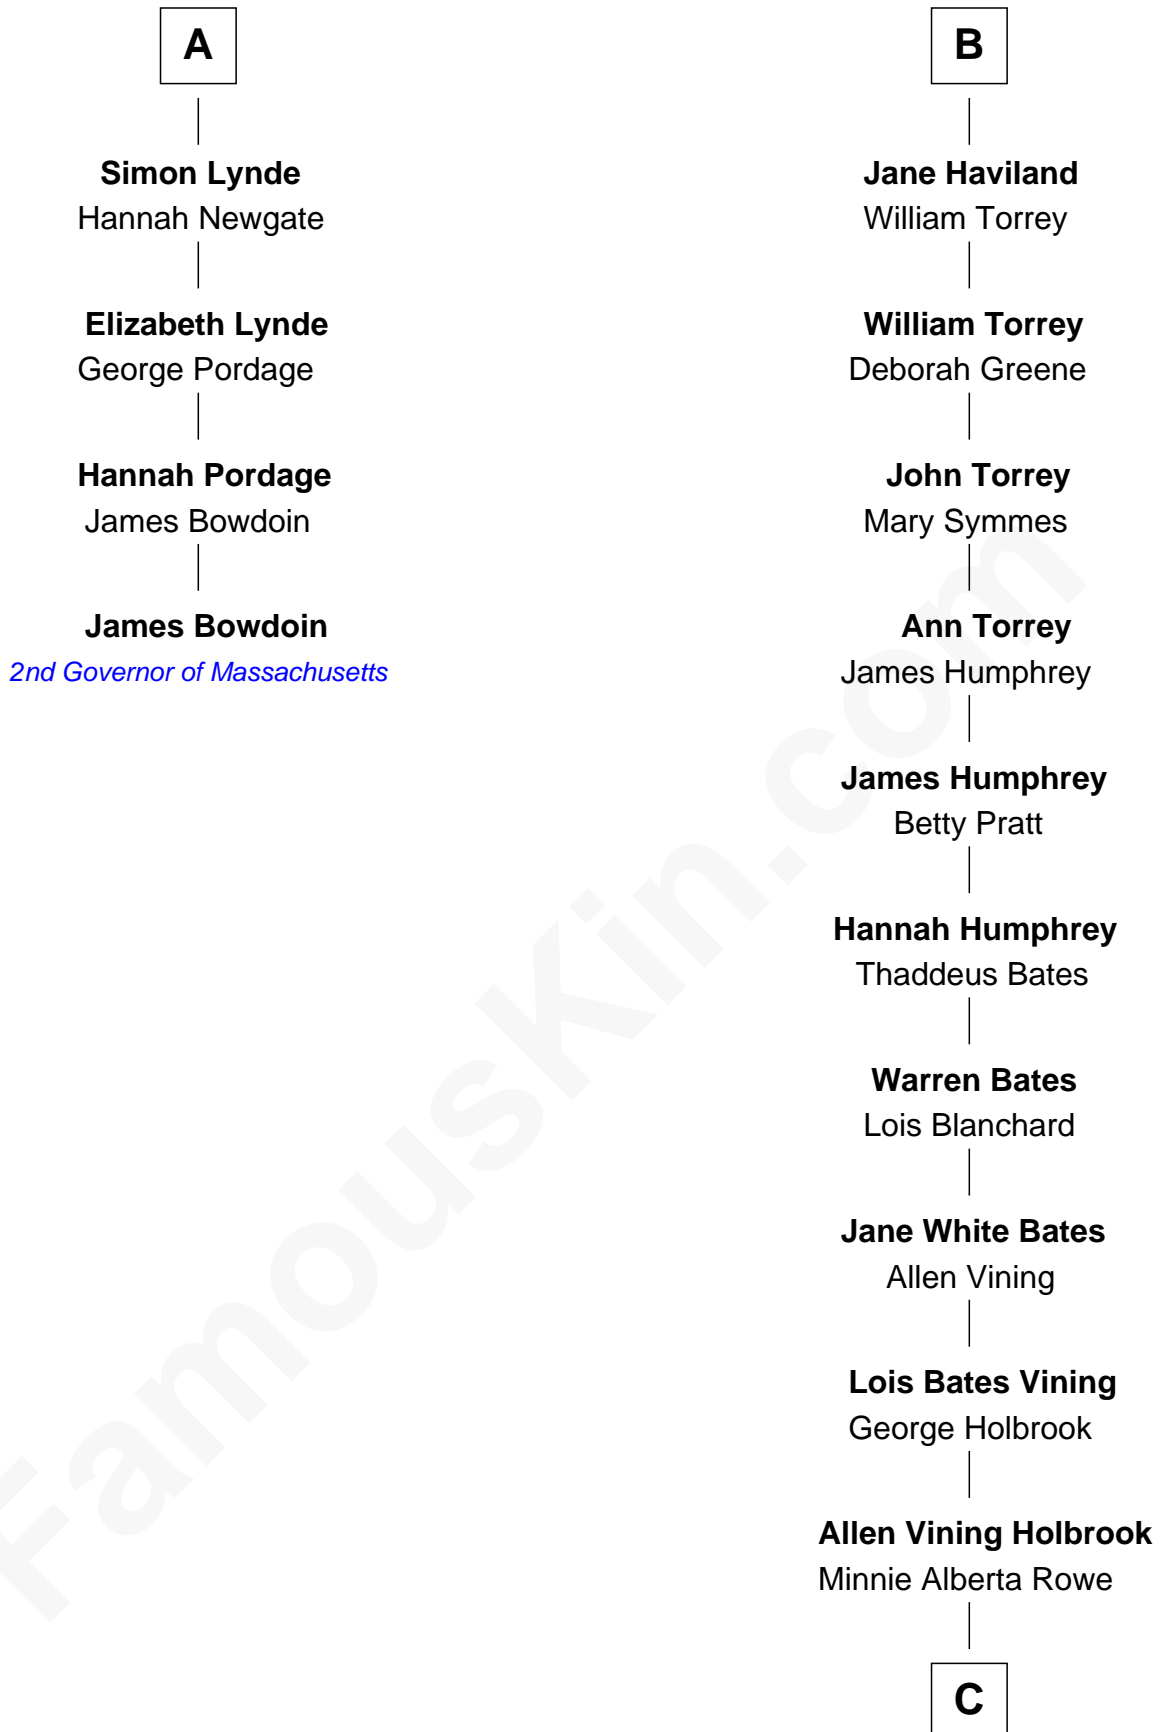

Katherine Percy

**Thomas Grey**

Bennett Launcelyn

**Anne Grey**

Sir John Grey

*Probable*

**Reginald Grey**

Elizabeth Isaac

**Tacy Grey**

John Guise

**Anne Grey**

Simon Digby

**William Guise**

Mary Rotsey

**Everard Digby**

Katherine Stockbridge

**John Guise**

Jane Pauncefoot

**Elizabeth Digby**

Enoch Lynde

**Elizabeth Guise**

Robert Haviland

**A**

**B**

**C**

|  
**Harold Rowe Holbrook**

Aileen R. Davenport

|  
**Hal Holbrook**

*TV and Movie Actor*

FamousKin.com