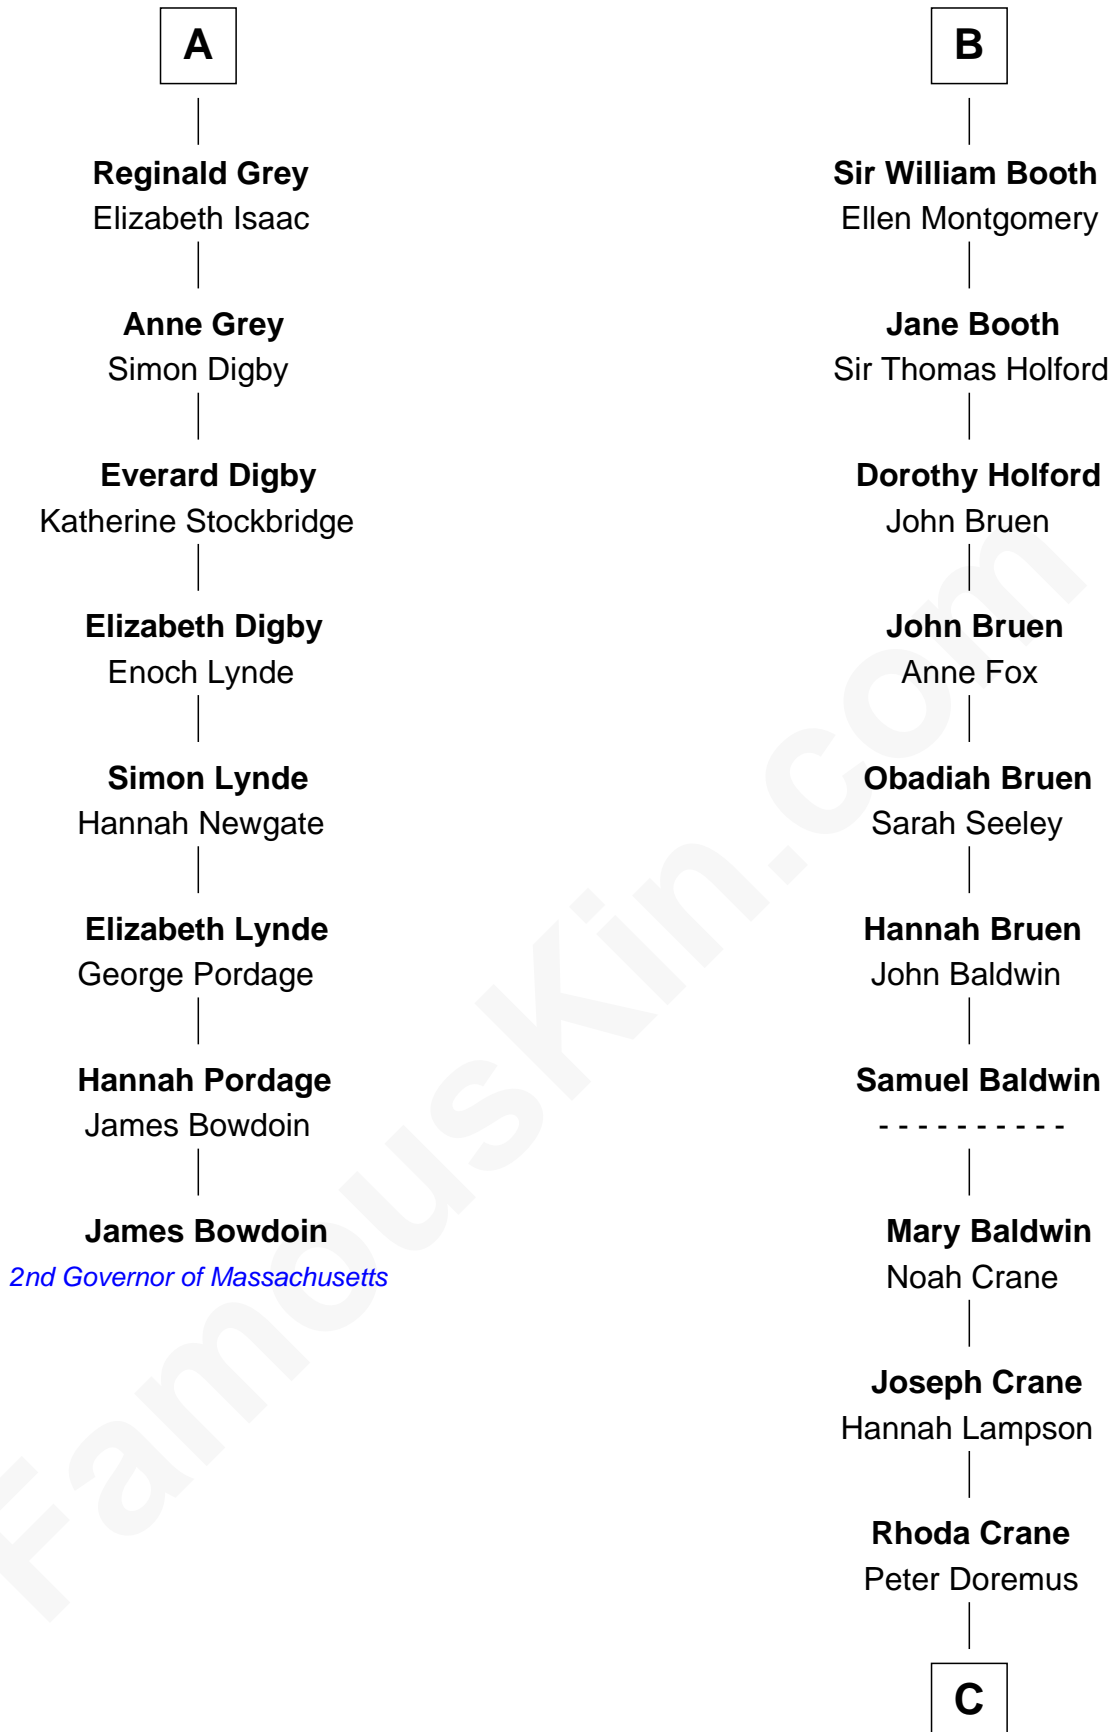

FamousKin.com Relationship Chart of

James Bowdoin

2nd Governor of Massachusetts

14th cousin 7 times removed of

Susan Dey

TV and Movie Actress

C

Philip Doremus
Hester Ann Yarrington