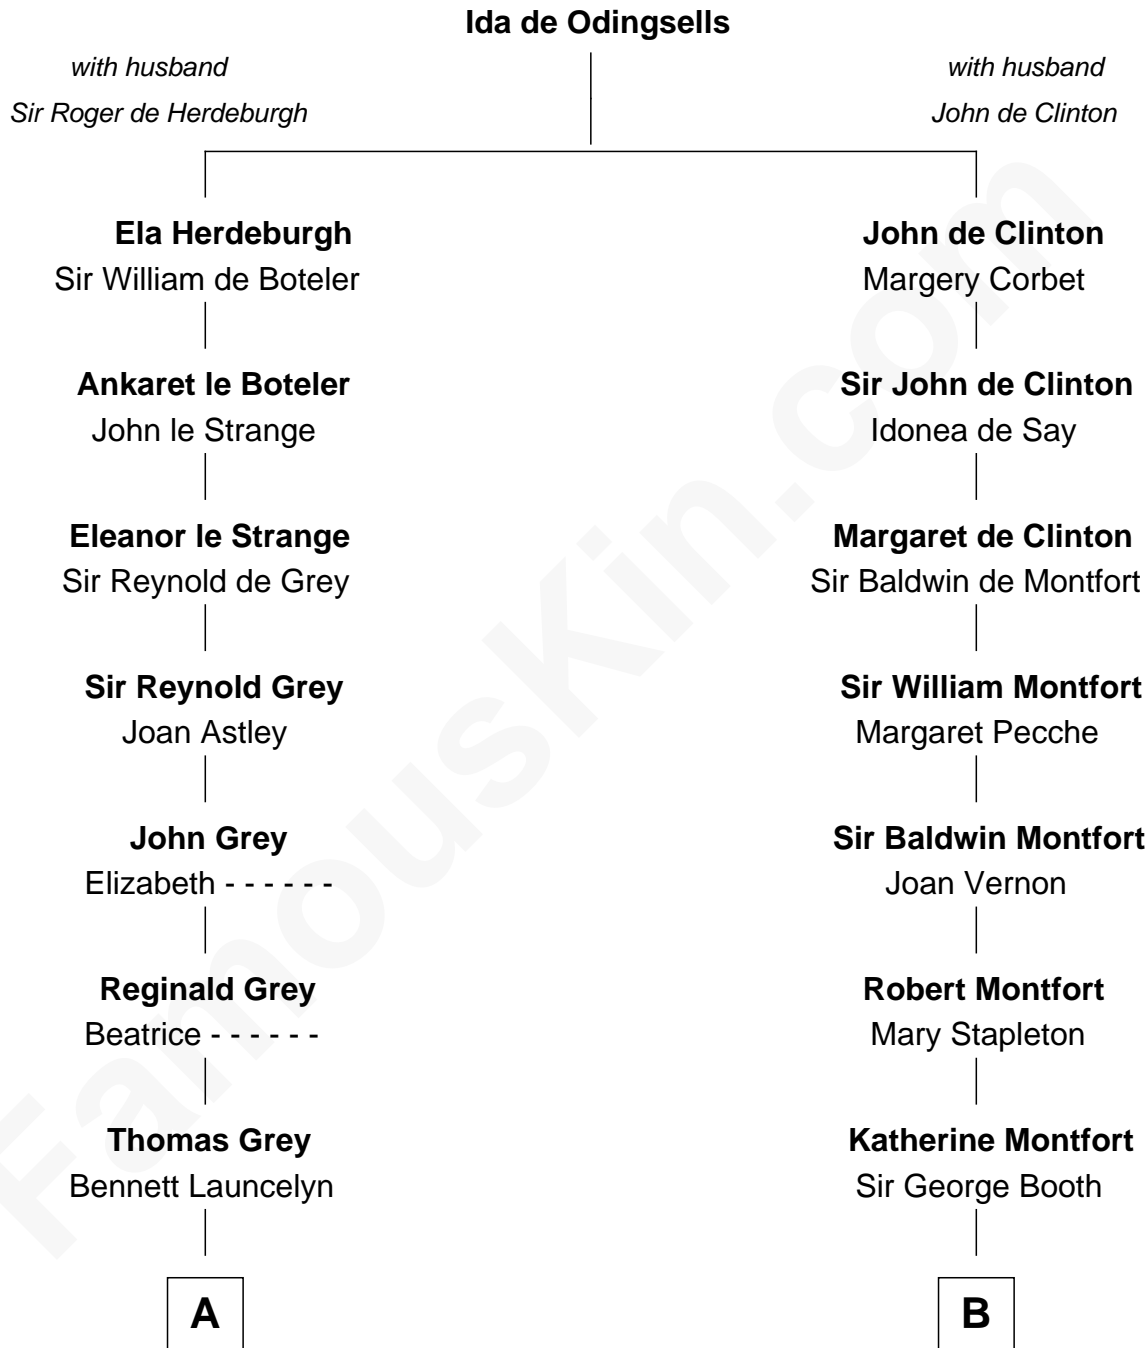

FamousKin.com Relationship Chart of

James Bowdoin

2nd Governor of Massachusetts

14th cousin 7 times removed of

Susan Dey

TV and Movie Actress

C

Philip Doremus
Hester Ann Yarrington

Caroline S. Doremus
Walter Louis Doremus

Edmund Lawrence Doremus
Ruth Cook Pyle

Ruth Pyle Doremus
Robert Smith Dey

Susan Dey
TV and Movie Actress

FamousKin.com