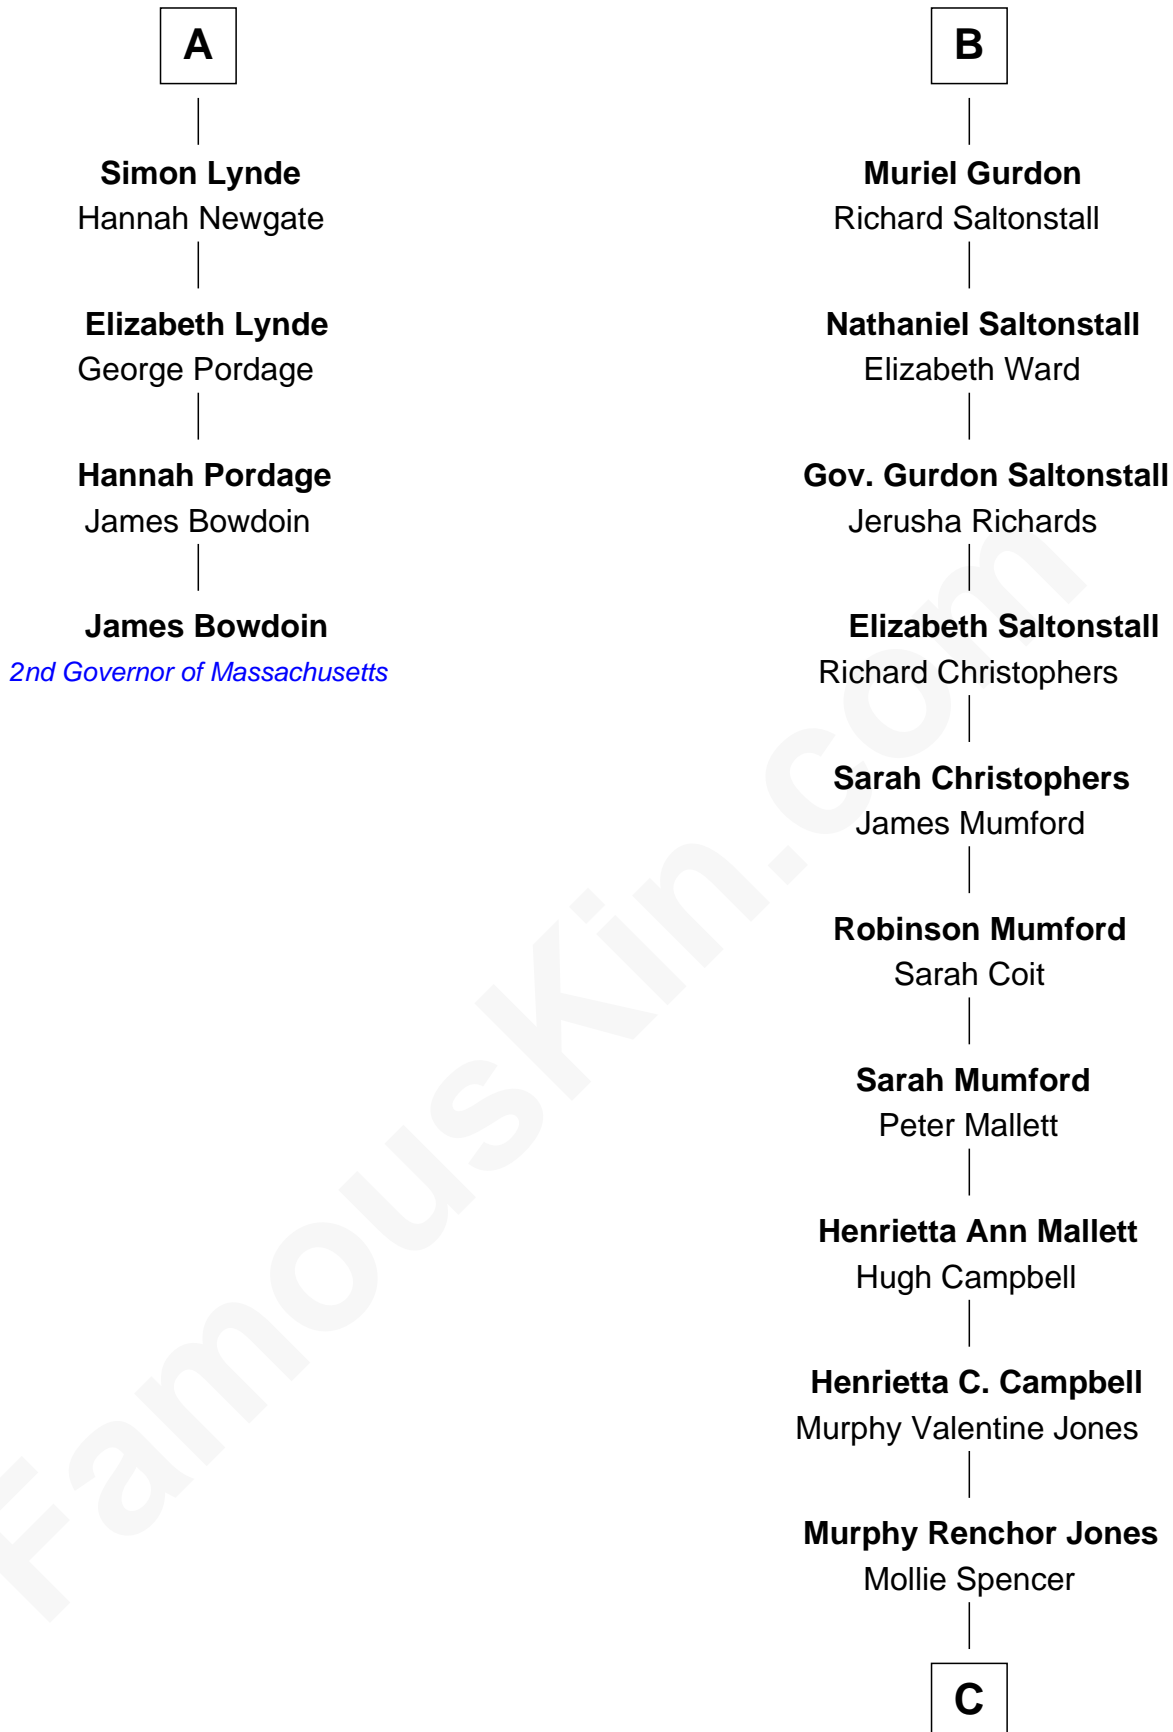

FamousKin.com Relationship Chart of

James Bowdoin

2nd Governor of Massachusetts

10th cousin 8 times removed of

Angela Y. Davis

Civil Rights Activist and former Black Panther

Sir Reynold Grey

*with wife
Joan Astley*

Sir William Knyvet

Thomas Grey

Bennett Launcelyn

Sir Edmund Knyvet

Eleanor Tyrrel

Reginald Grey

Elizabeth Isaac

Edmund Knyvet

Jane Bouchier

Anne Grey

Simon Digby

John Knyvet

Agnes Harcourt

Everard Digby

Katherine Stockbridge

Abigail Knyvet

Martin Sedley

Elizabeth Digby

Enoch Lynde

Muriel Sedley

Brampton Gurdon

A

B

C