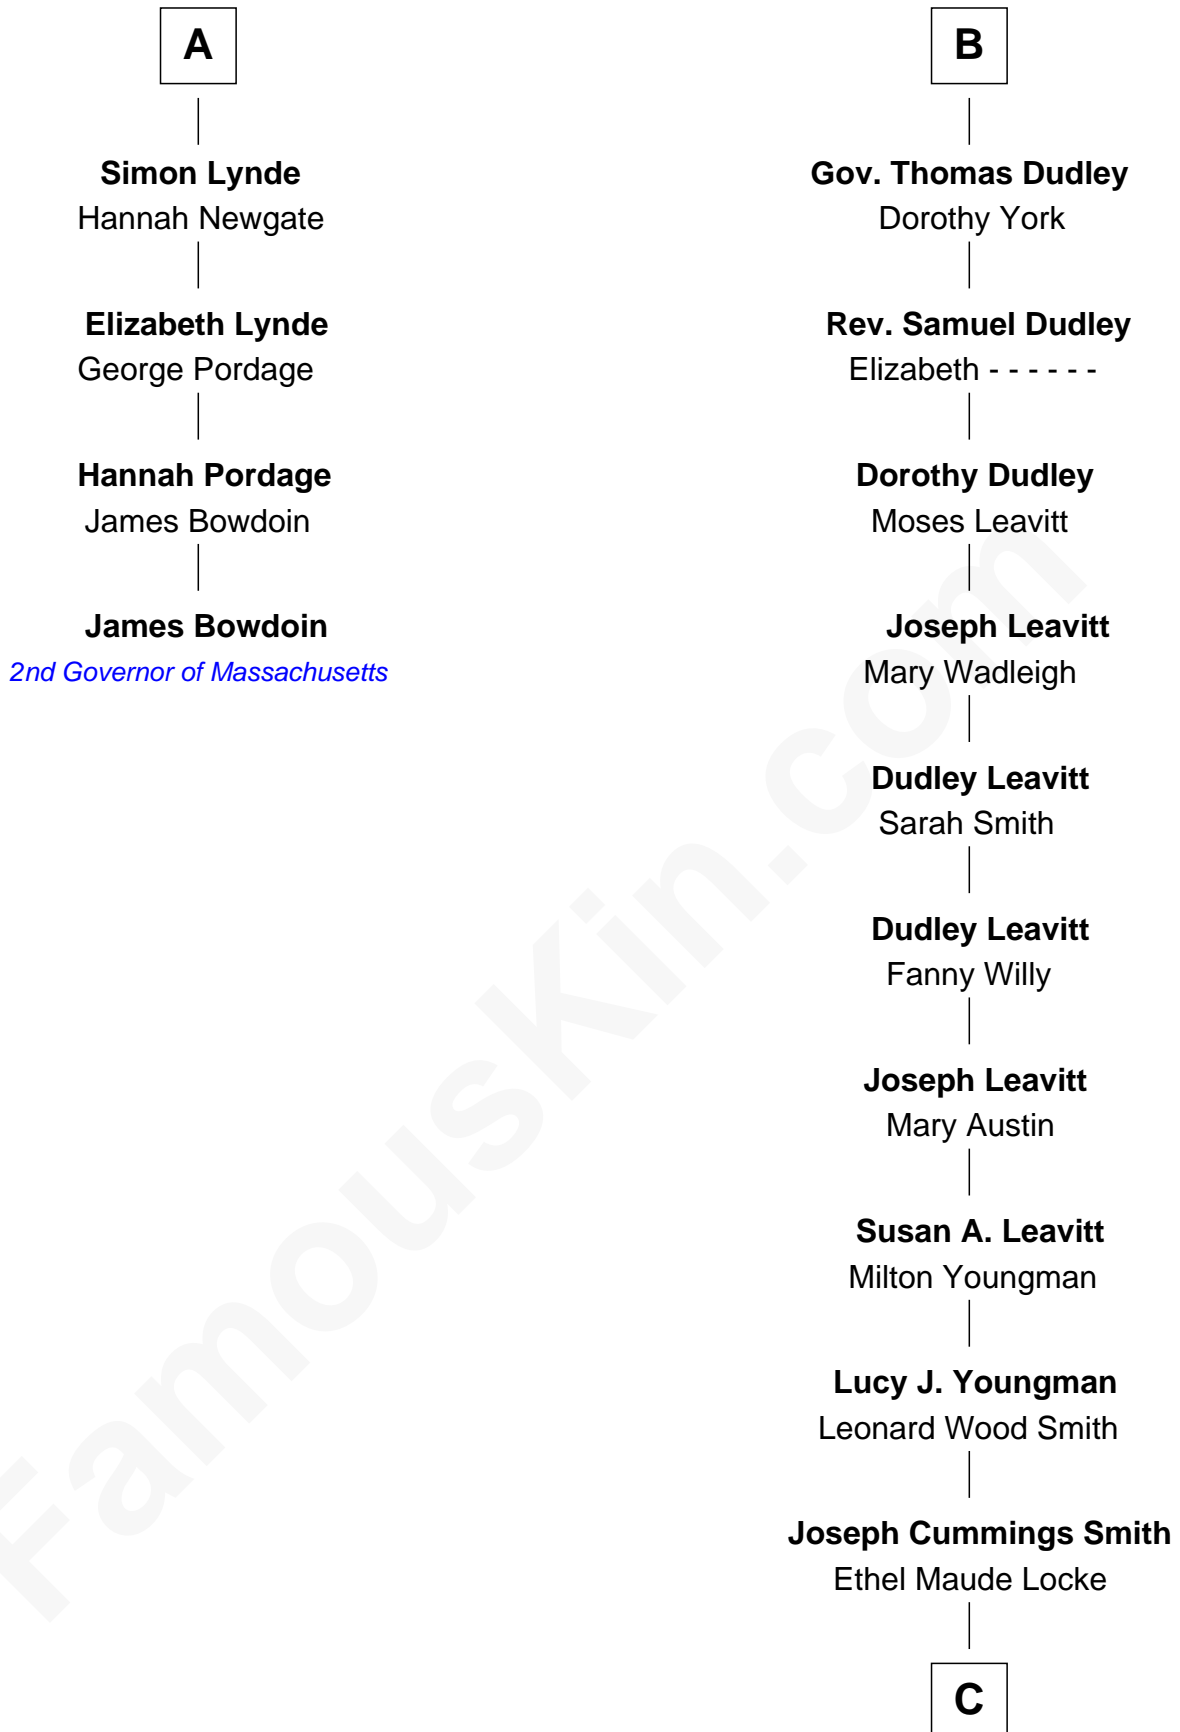

FamousKin.com Relationship Chart of

James Bowdoin

2nd Governor of Massachusetts

10th cousin 9 times removed of

Ben Jealous

President and CEO of NAACP

C

Annette Smith

Dr. Sargent Jealous

Frederick Smith Jealous

Ann Frederica Todd

Ben Jealous

President and CEO of NAACP

FamousKin.com