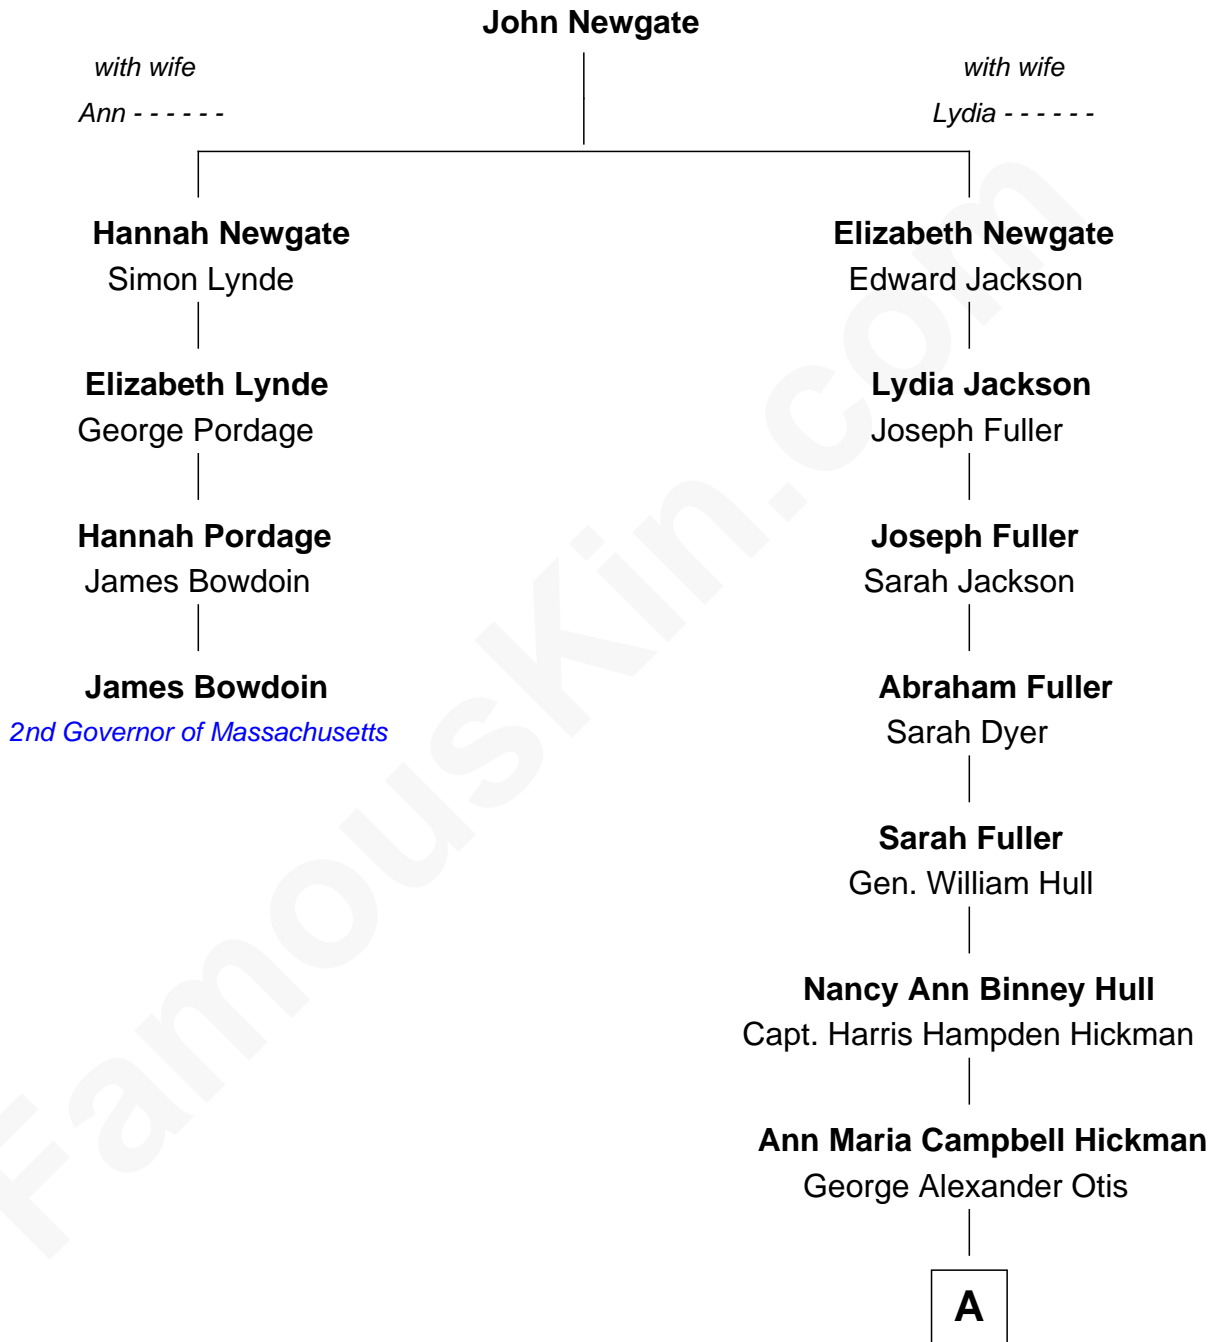

# FamousKin.com Relationship Chart of

**James Bowdoin**

*2nd Governor of Massachusetts*

3rd cousin 8 times removed of

**George Winston**

*New Age Pianist*

A

Dr. George Alexander Otis

Pauline Clark Baur

Anna Marie Otis

Isaac Winston

George Otis Winston

Helen Comfort Stagg

George Otis Winston

Mary Annabel Bohannon

George Winston

*New Age Pianist*