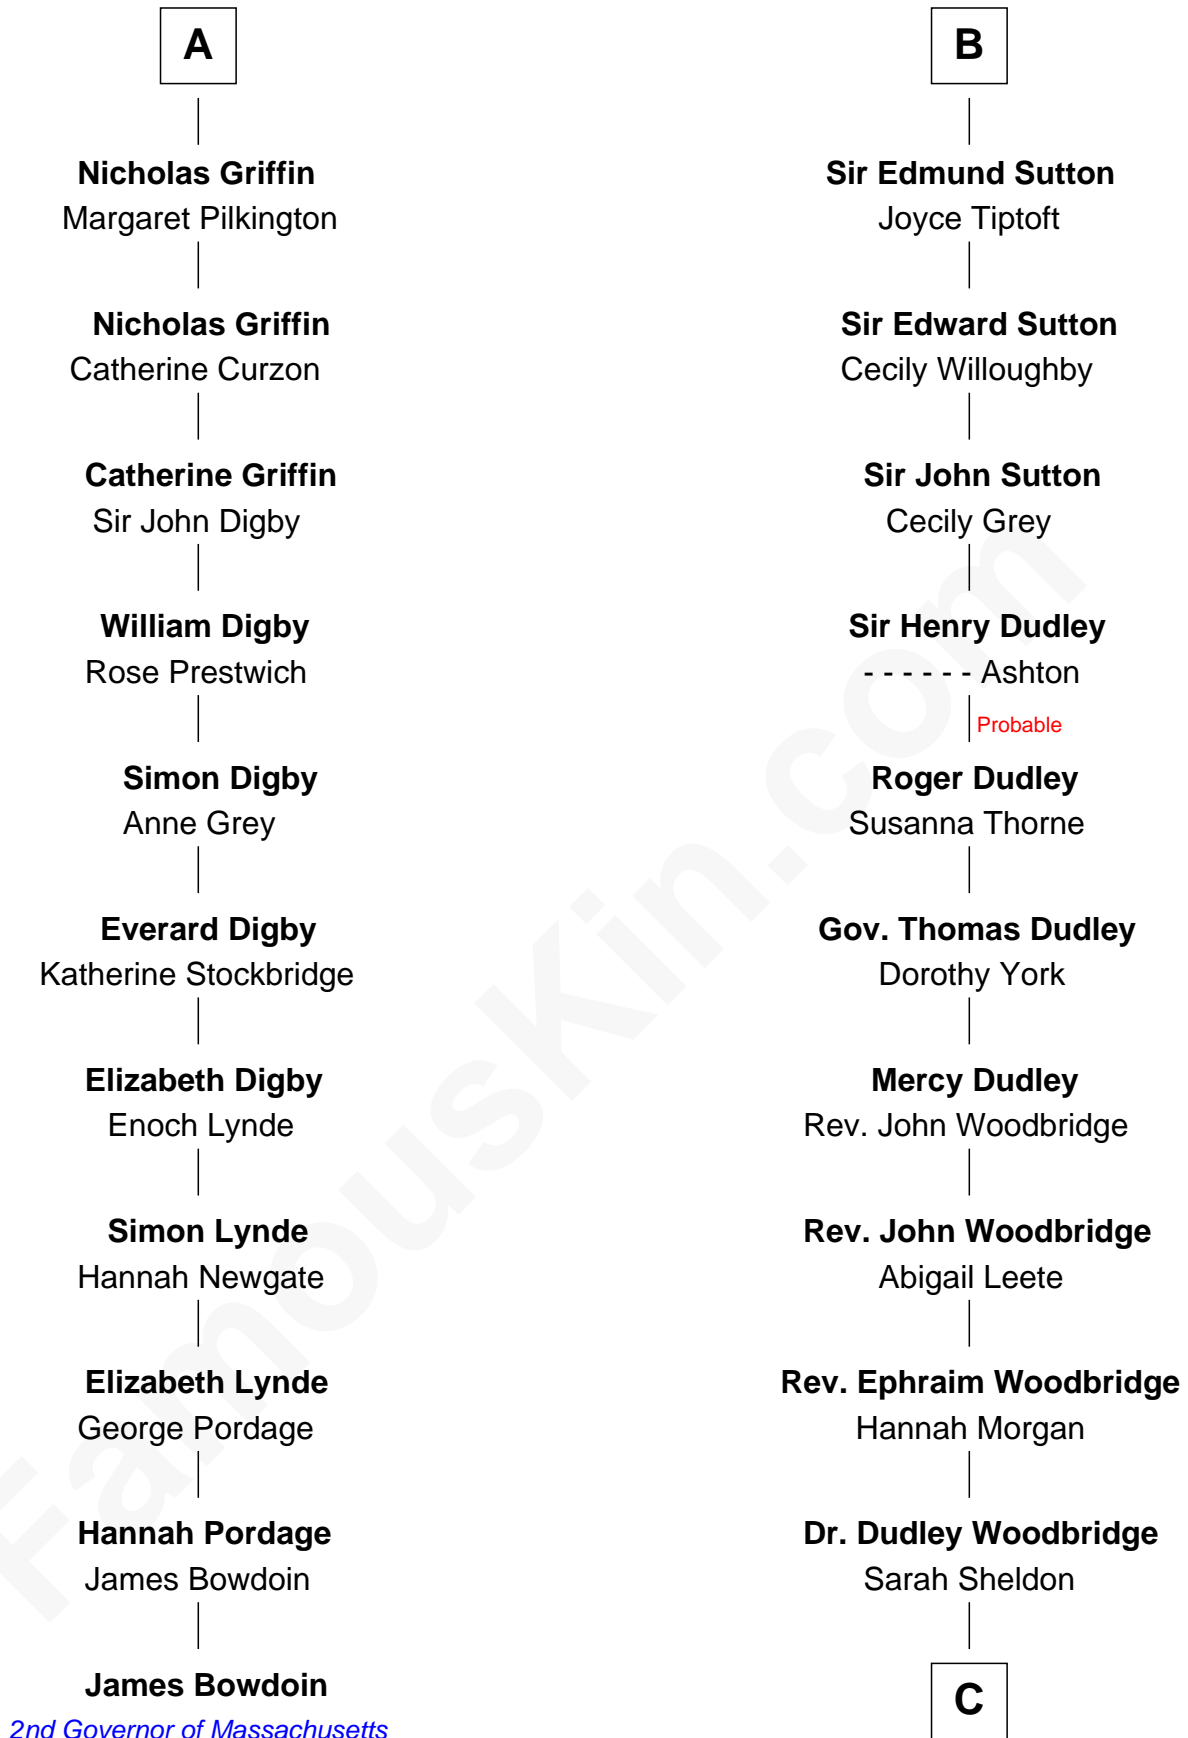

FamousKin.com Relationship Chart of

James Bowdoin

2nd Governor of Massachusetts

17th cousin 1 time removed of

William Woodbridge

2nd Governor of Michigan

Alan of Galloway

*with wife
Margaret of Huntingdon*

*with wife
Helen de l'Isle*

Dervorguilla of Galloway

John de Baliol

Helen of Galloway

Sir Roger de Quincy

Cecily de Baliol

Sir John de Burgh

Margaret de Quincy

Eve la Zouche

Catherine de la Warre

Sir Warin le Latimer

Thomas de Berkeley

Katherine de Clyvedon

Elizabeth le Latimer

Sir Thomas Griffin

Sir John Berkeley

Elizabeth Betteshorne

Richard Griffin

Anna Chamberlain

Elizabeth Berkeley

Sir John Sutton

A

B

C