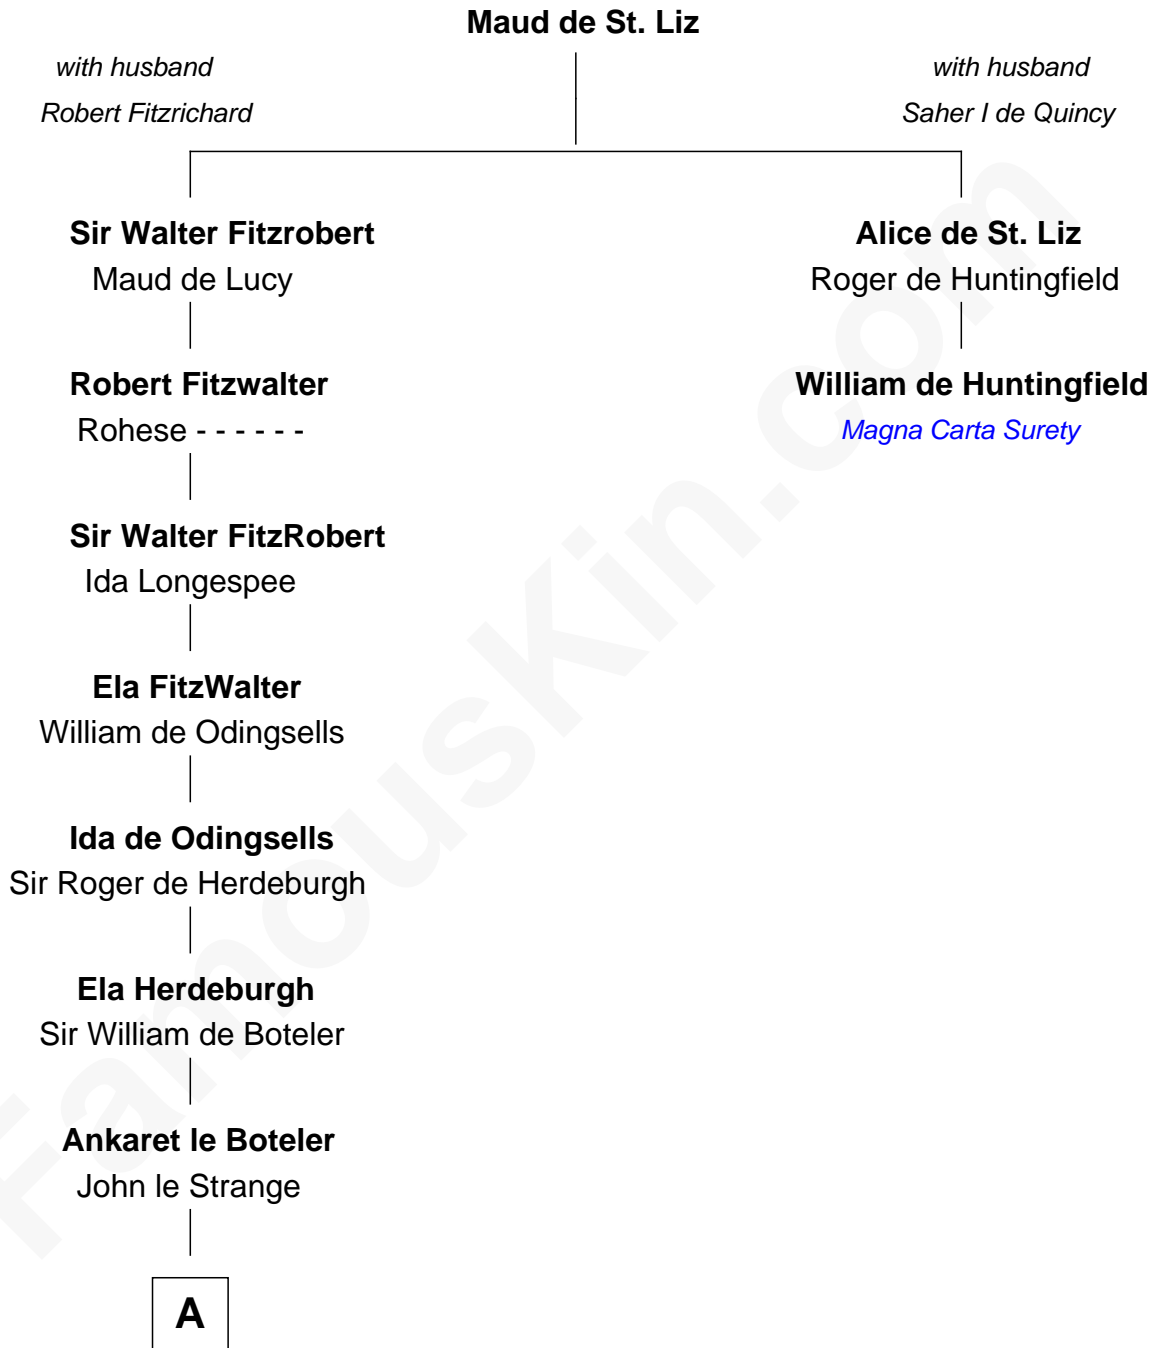

FamousKin.com Relationship Chart of

James Bowdoin

2nd Governor of Massachusetts

1st cousin 18 times removed of

William de Huntingfield

Magna Carta Surety

B

—
Elizabeth Lynde

George Pordage

—
Hannah Pordage

James Bowdoin

—
James Bowdoin

2nd Governor of Massachusetts

FamousKin.com