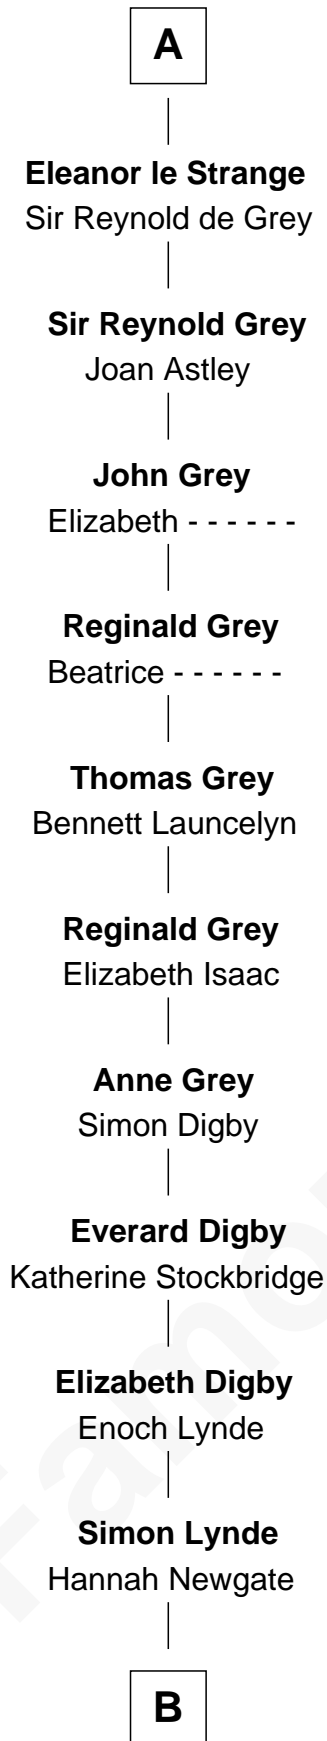

FamousKin.com Relationship Chart of

James Bowdoin

2nd Governor of Massachusetts

1st cousin 18 times removed of

William de Huntingfield

Magna Carta Surety

B

—
Elizabeth Lynde

George Pordage

—
Hannah Pordage

James Bowdoin

—
James Bowdoin

2nd Governor of Massachusetts

FamousKin.com