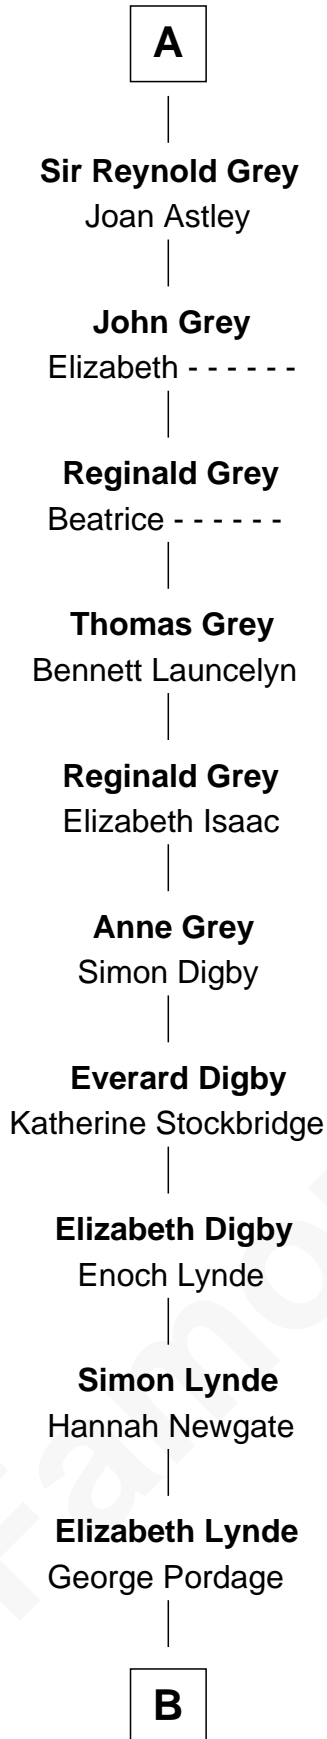

FamousKin.com Relationship Chart of

James Bowdoin

2nd Governor of Massachusetts

1st cousin 17 times removed of

King Henry III

King of England

Henry II, King of England

not married
Ida de Tony

with wife
Eleanor of Aquitaine

Sir William Longespee

Ela of Salisbury

John, King of England

Isabelle of Angoulême

Ida Longespee

Sir Walter FitzRobert

King Henry III

King of England

Ela FitzWalter

William de Odingsells

Ida de Odingsells

Sir Roger de Herdeburgh

Ela Herdeburgh

Sir William de Boteler

Ankaret le Boteler

John le Strange

Eleanor le Strange

Sir Reynold de Grey

A

B

—
Hannah Pordage

James Bowdoin

—
James Bowdoin