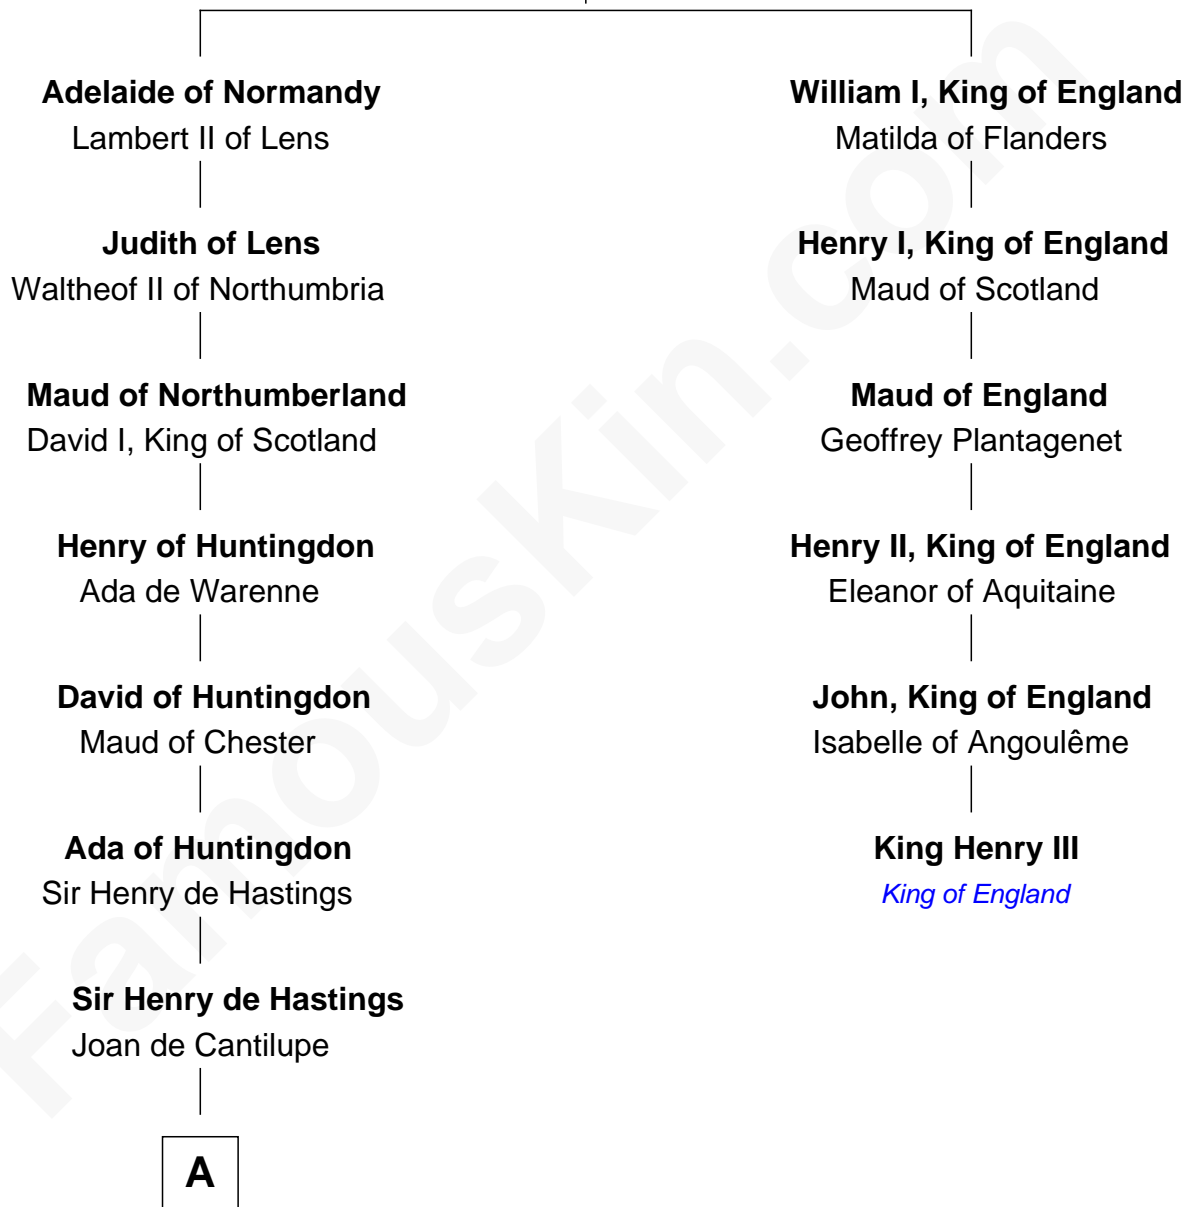

FamousKin.com Relationship Chart of

James Bowdoin

2nd Governor of Massachusetts

5th cousin 16 times removed of

King Henry III

King of England

Robert I of Normandy

Herleve of Falaise

A

Lora de Hastings

Thomas Latimer

Sir Warin le Latimer

Catherine de la Warre

Elizabeth le Latimer

Sir Thomas Griffin

Richard Griffin