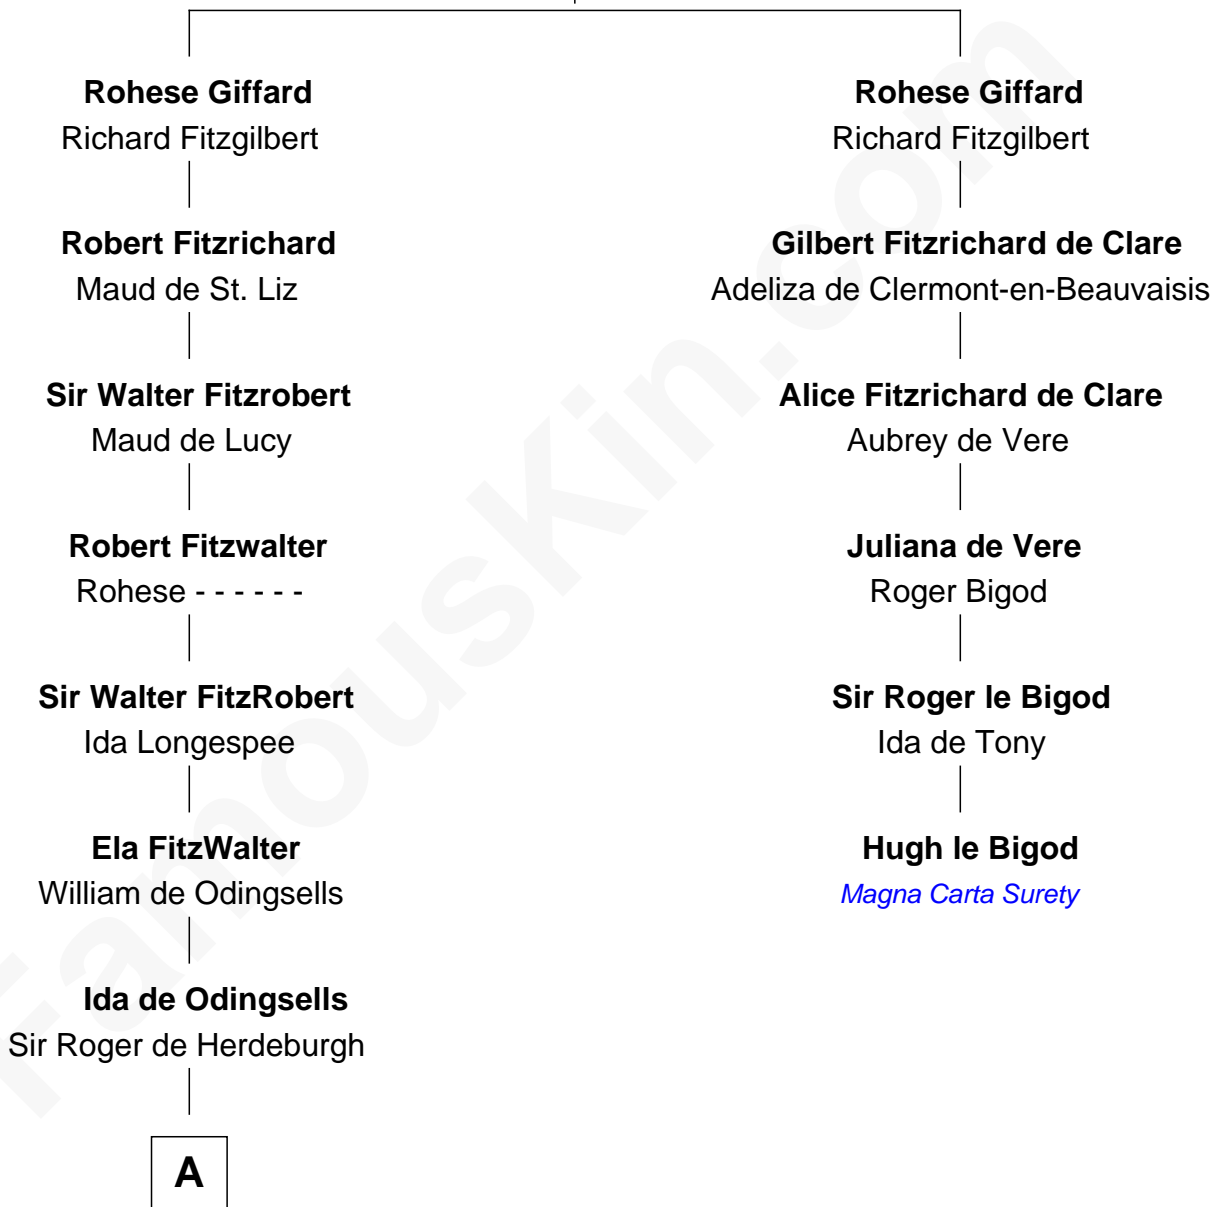

FamousKin.com Relationship Chart of

James Bowdoin

2nd Governor of Massachusetts

5th cousin 16 times removed of

Hugh le Bigod

Magna Carta Surety

Sir Walter Giffard

Agnes Flaitel