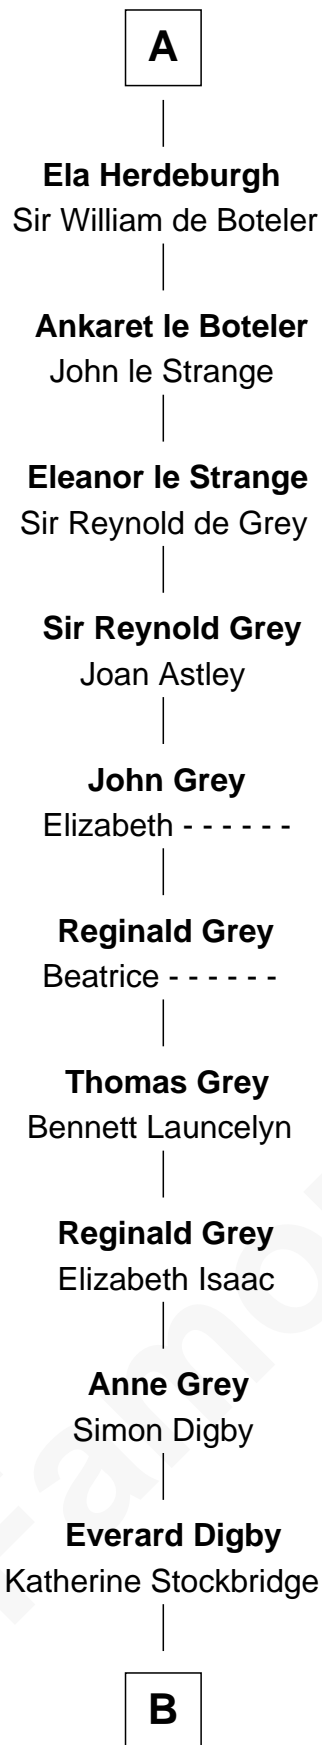

FamousKin.com Relationship Chart of

James Bowdoin

2nd Governor of Massachusetts

5th cousin 16 times removed of

Hugh le Bigod

Magna Carta Surety

Gilbert Crispin

B

—
Elizabeth Digby

Enoch Lynde

—
Simon Lynde

Hannah Newgate

—
Elizabeth Lynde

George Pordage

—
Hannah Pordage

James Bowdoin