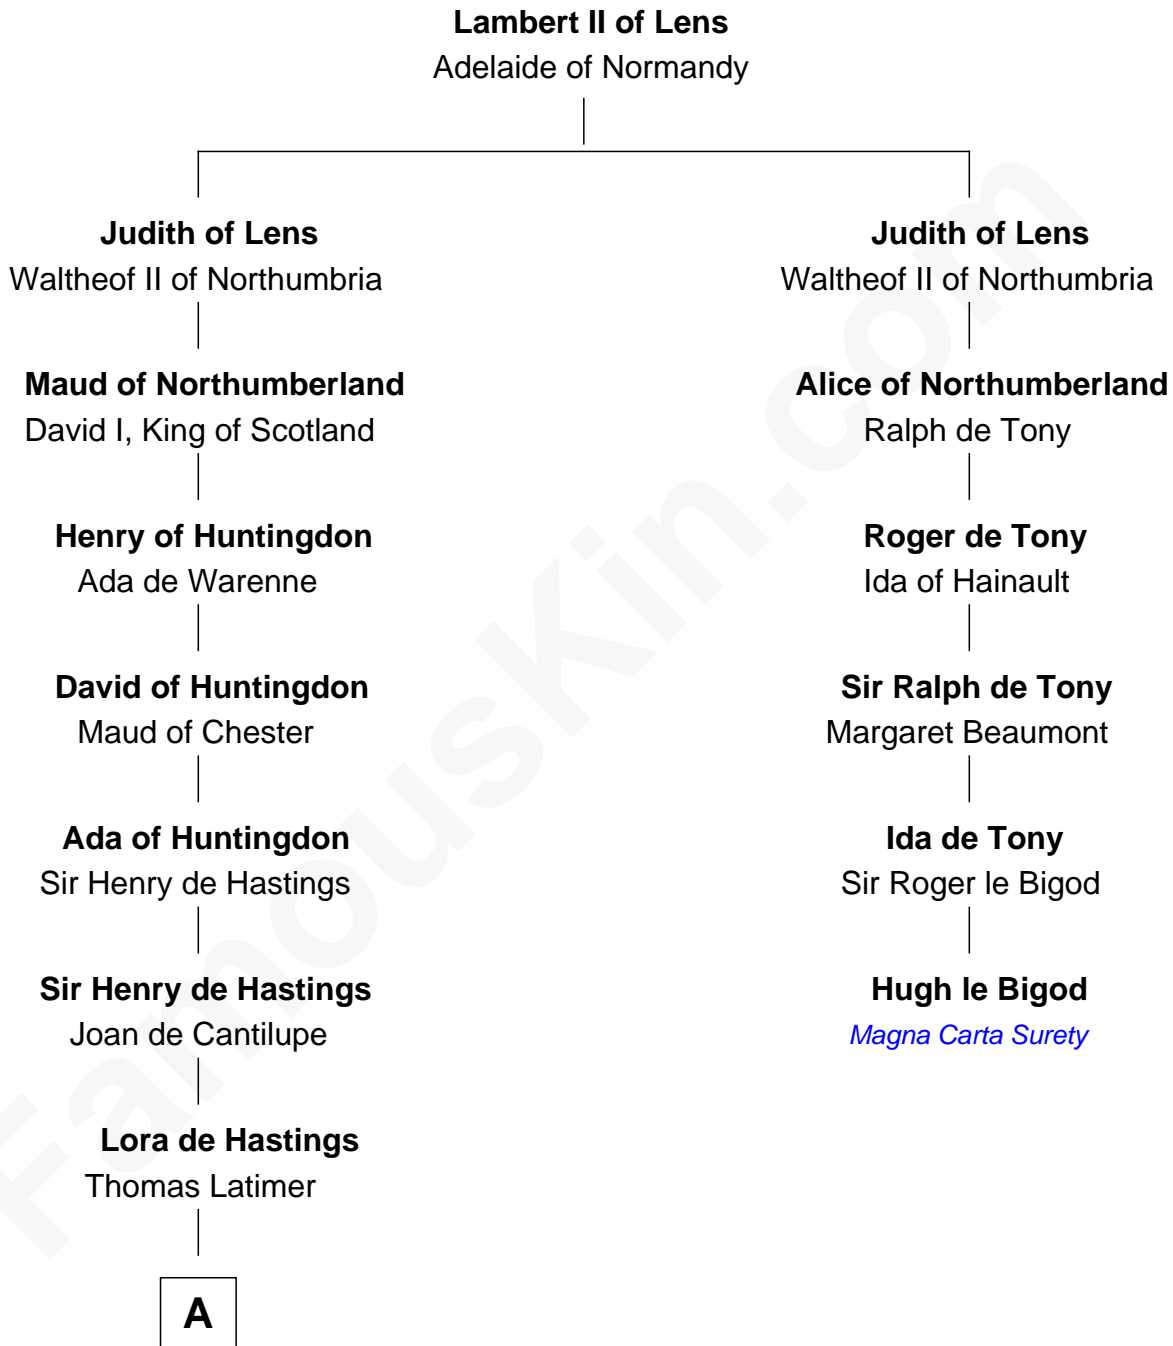

FamousKin.com Relationship Chart of

James Bowdoin

2nd Governor of Massachusetts

5th cousin 15 times removed of

Hugh le Bigod

Magna Carta Surety

A

Sir Warin le Latimer
Catherine de la Warre