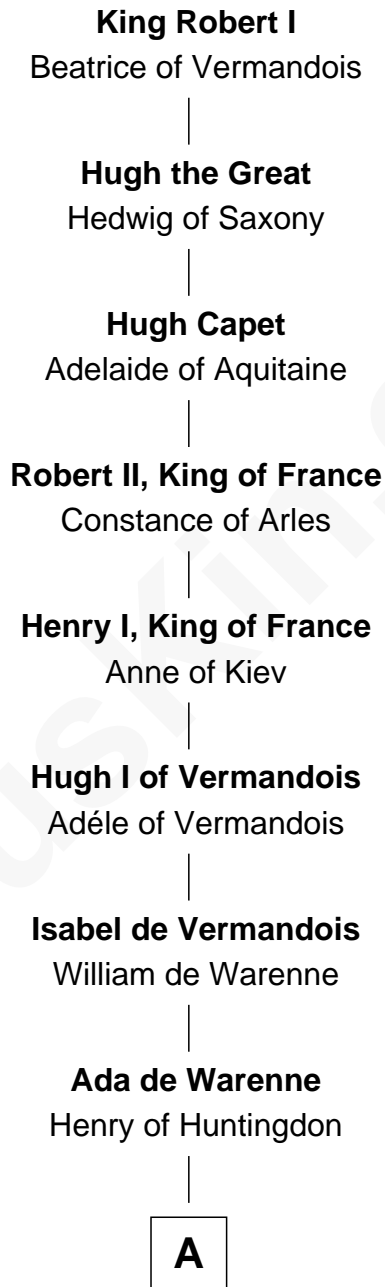

FamousKin.com Relationship Chart of

James Bowdoin

2nd Governor of Massachusetts

23rd Great-grandson of

King Robert I

King of France

A

David of Huntingdon

Maud of Chester

Ada of Huntingdon

Sir Henry de Hastings

Sir Henry de Hastings

Joan de Cantilupe

Lora de Hastings

Thomas Latimer

Sir Warin le Latimer