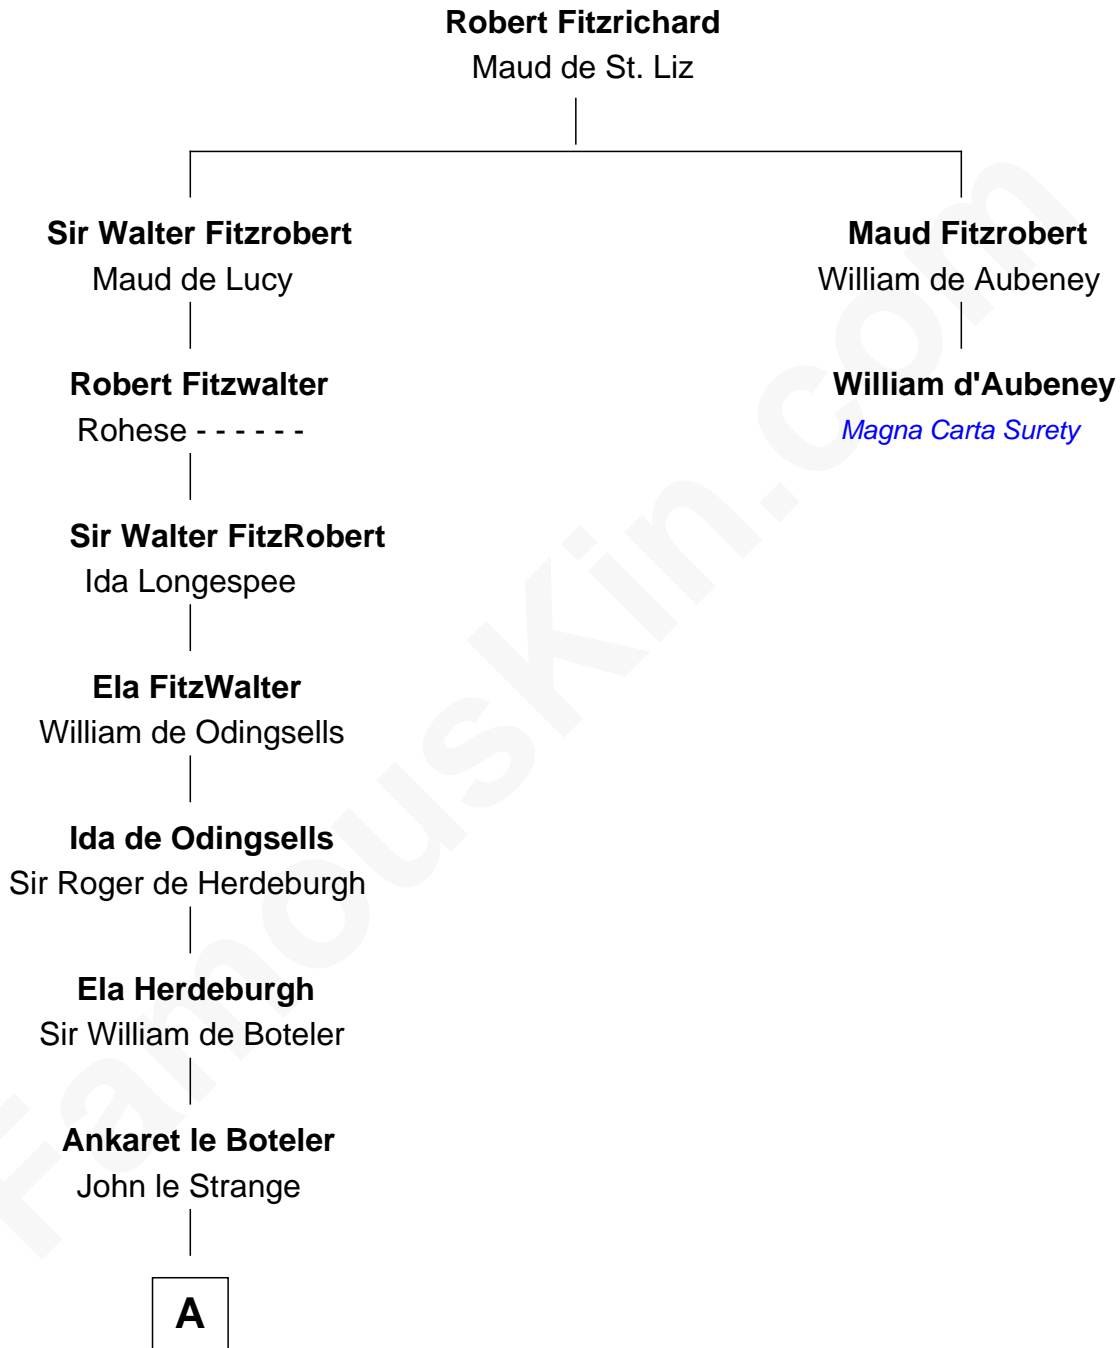

FamousKin.com Relationship Chart of

James Bowdoin

2nd Governor of Massachusetts

1st cousin 18 times removed of

William d'Aubeny

Magna Carta Surety

B

—
Elizabeth Lynde

George Pordage

—
Hannah Pordage

James Bowdoin

—
James Bowdoin

2nd Governor of Massachusetts

FamousKin.com