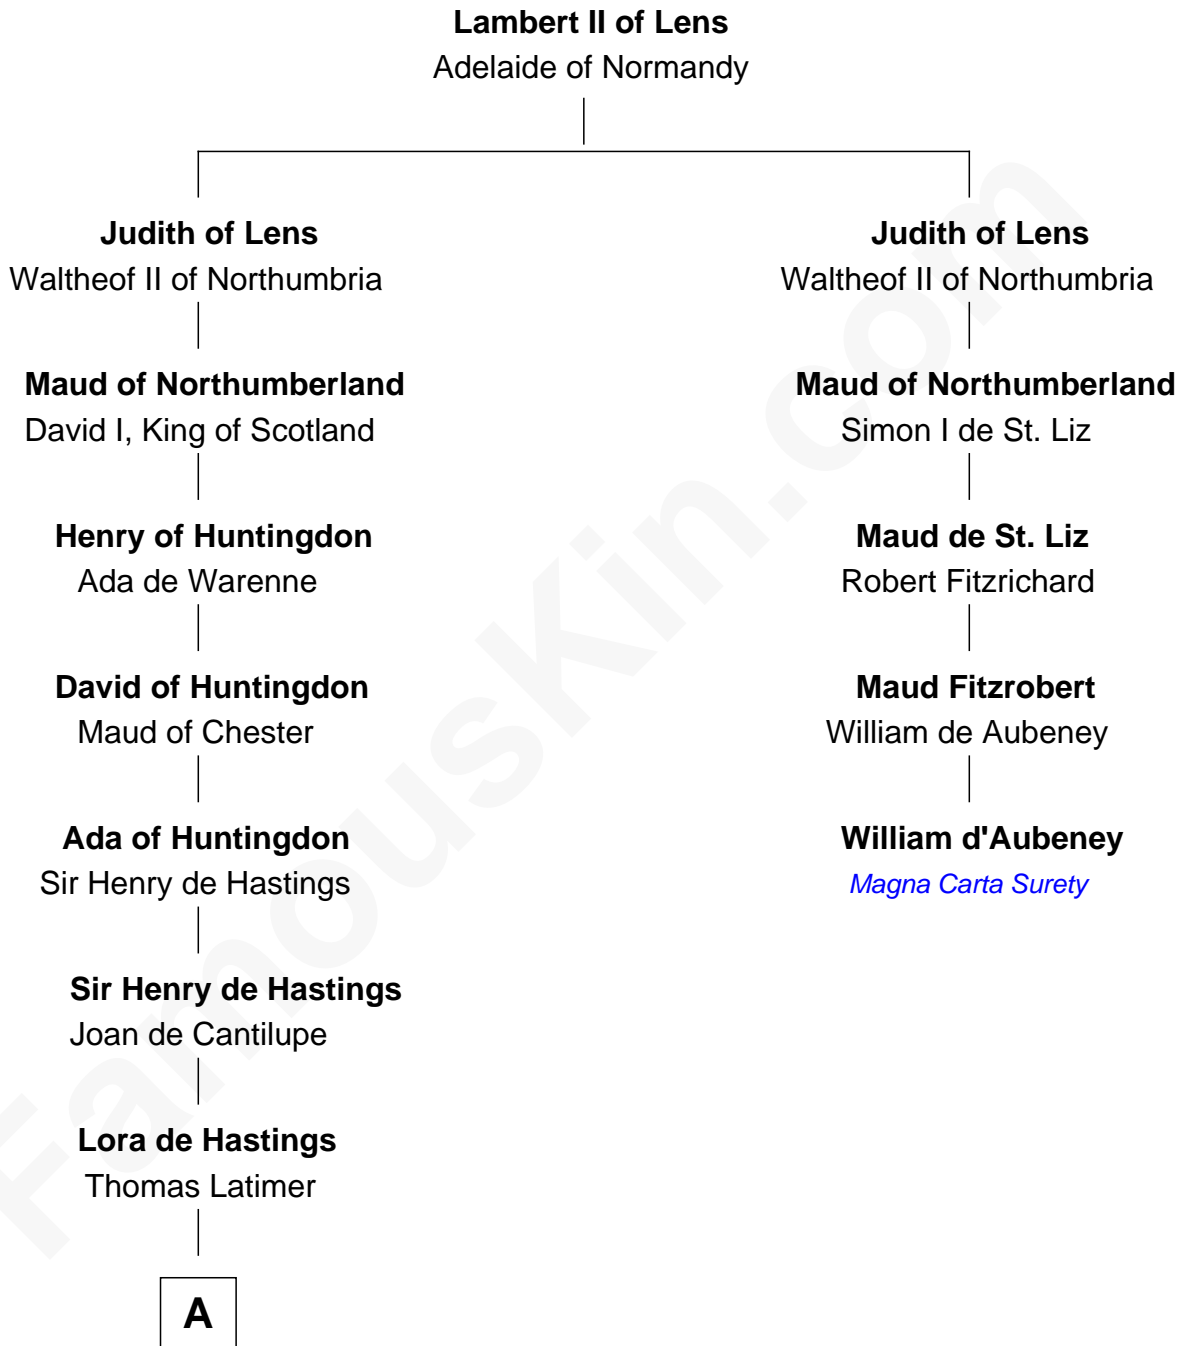

FamousKin.com Relationship Chart of

James Bowdoin

2nd Governor of Massachusetts

4th cousin 16 times removed of

William d'Aubenev

Magna Carta Surety

A

Sir Warin le Latimer
Catherine de la Warre