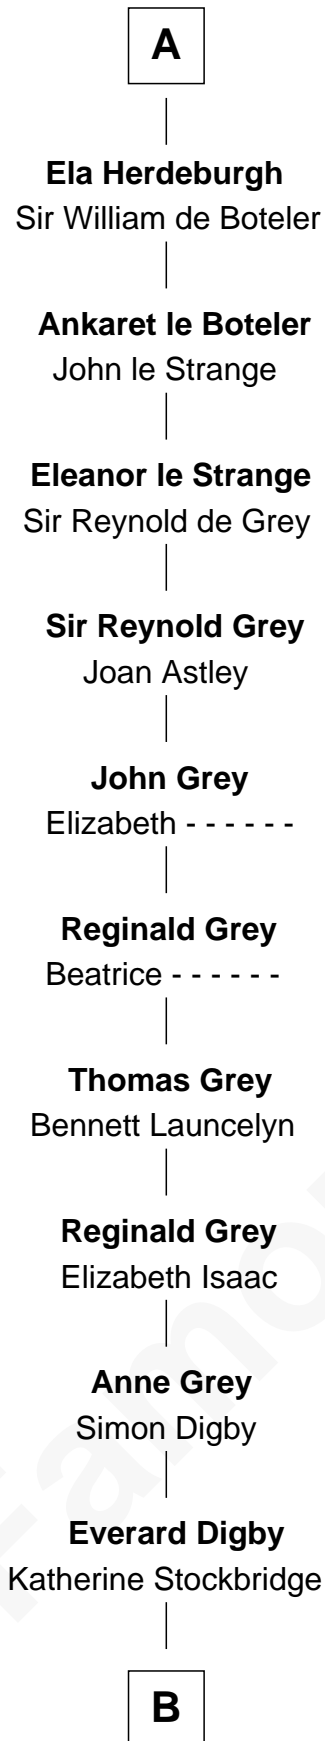

# FamousKin.com Relationship Chart of

**James Bowdoin**

*2nd Governor of Massachusetts*

5th cousin 16 times removed of

**Gilbert de Clare**

*Magna Carta Surety*

**Sir Walter Giffard**

Agnes Flaitel

**B**

—  
**Elizabeth Digby**

Enoch Lynde

—  
**Simon Lynde**

Hannah Newgate

—  
**Elizabeth Lynde**

George Pordage

—  
**Hannah Pordage**