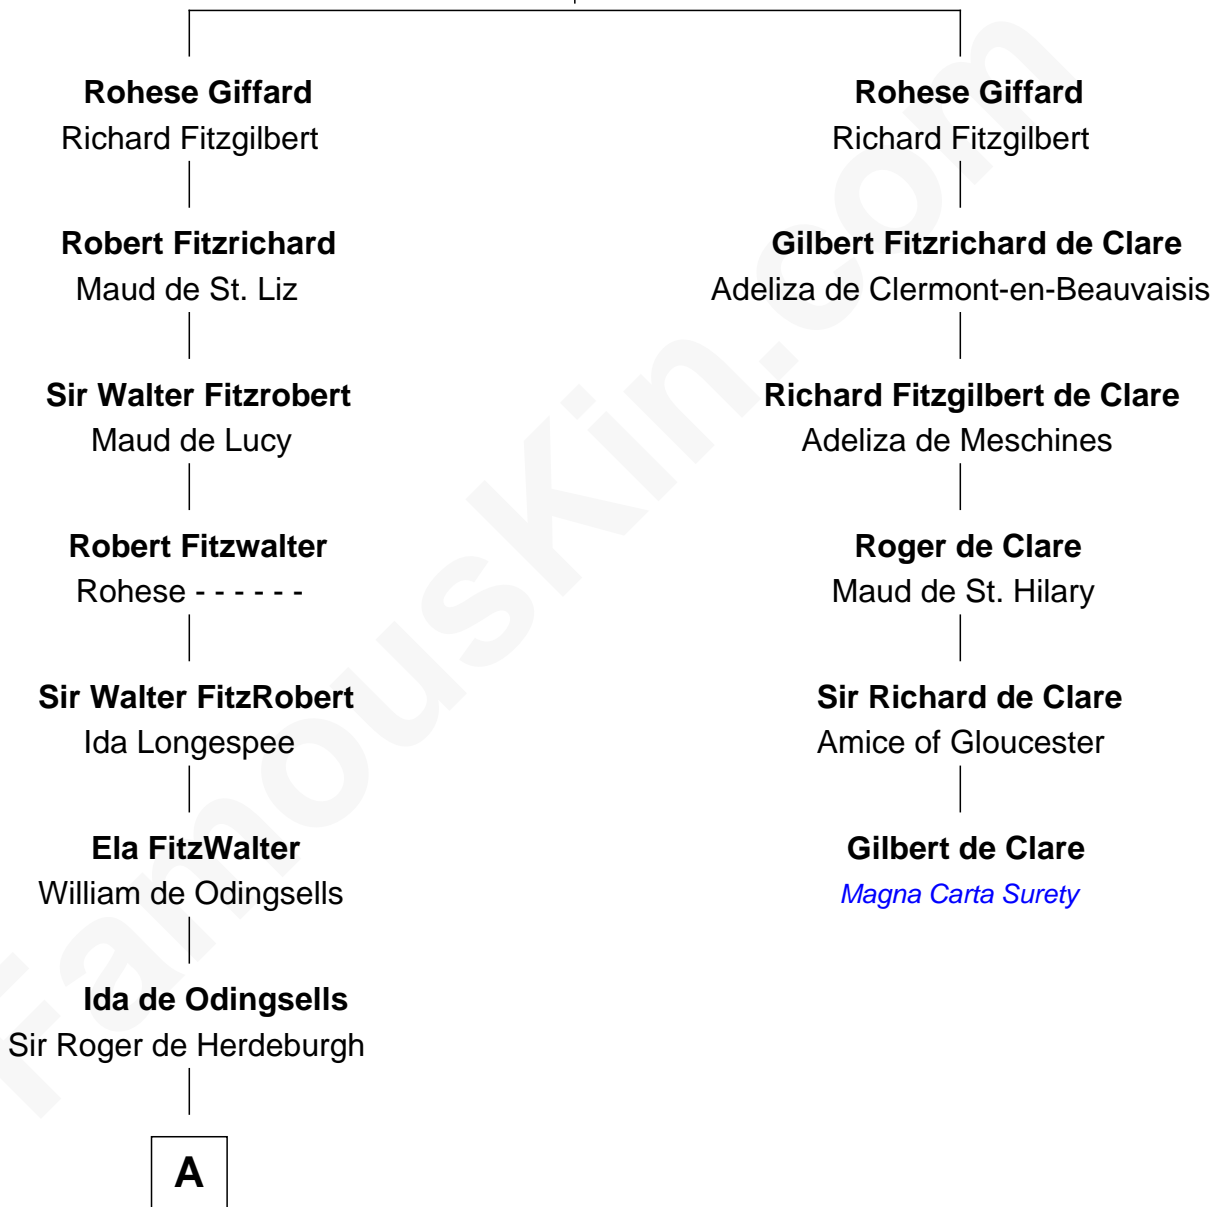

# FamousKin.com Relationship Chart of

**James Bowdoin**

*2nd Governor of Massachusetts*

5th cousin 16 times removed of

**Gilbert de Clare**

*Magna Carta Surety*

**Sir Walter Giffard**

Agnes Flaitel

**B**

—  
**Elizabeth Digby**

Enoch Lynde

—  
**Simon Lynde**

Hannah Newgate

—  
**Elizabeth Lynde**

George Pordage

—  
**Hannah Pordage**