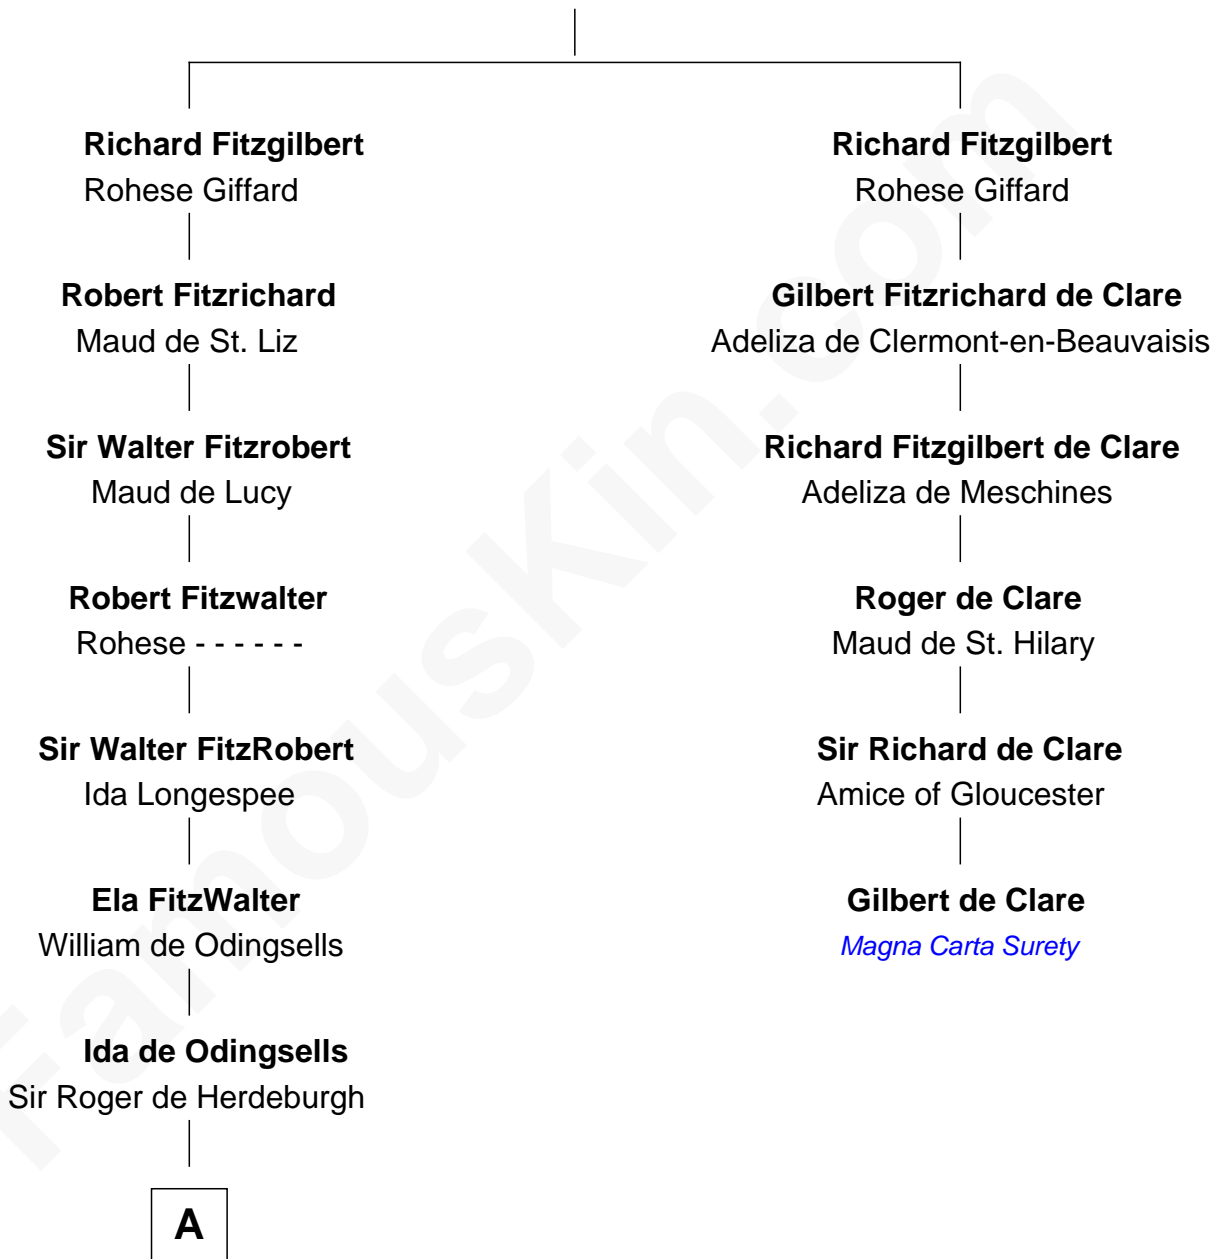

FamousKin.com Relationship Chart of

James Bowdoin

2nd Governor of Massachusetts

5th cousin 16 times removed of

Gilbert de Clare

Magna Carta Surety

Gilbert Crispin

B

—
Elizabeth Digby

Enoch Lynde

—
Simon Lynde

Hannah Newgate

—
Elizabeth Lynde

George Pordage

—
Hannah Pordage

James Bowdoin