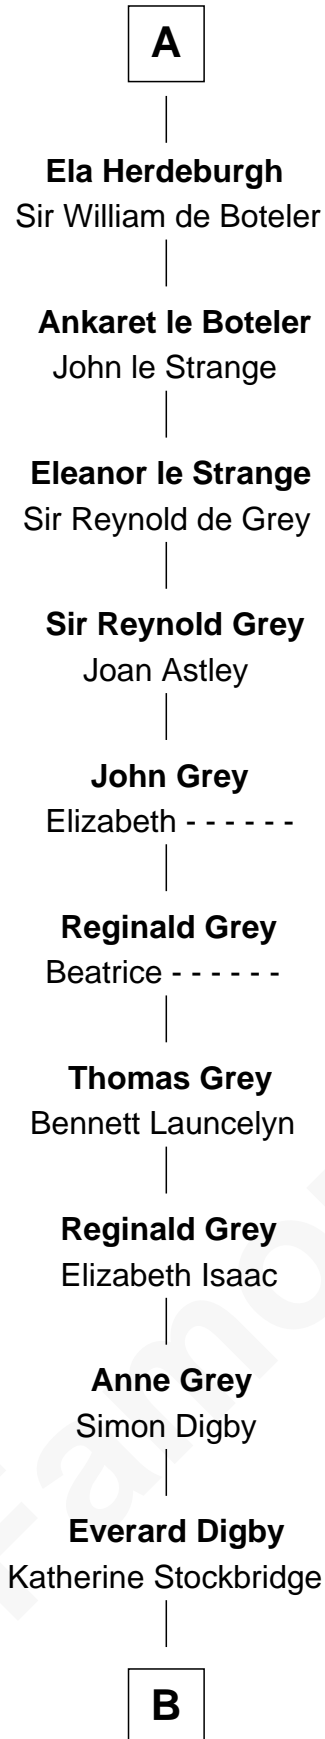

FamousKin.com Relationship Chart of

James Bowdoin

2nd Governor of Massachusetts

5th cousin 16 times removed of

Gilbert de Clare

Magna Carta Surety

Gilbert Crispin

B

—
Elizabeth Digby

Enoch Lynde

—
Simon Lynde

Hannah Newgate

—
Elizabeth Lynde

George Pordage

—
Hannah Pordage

James Bowdoin