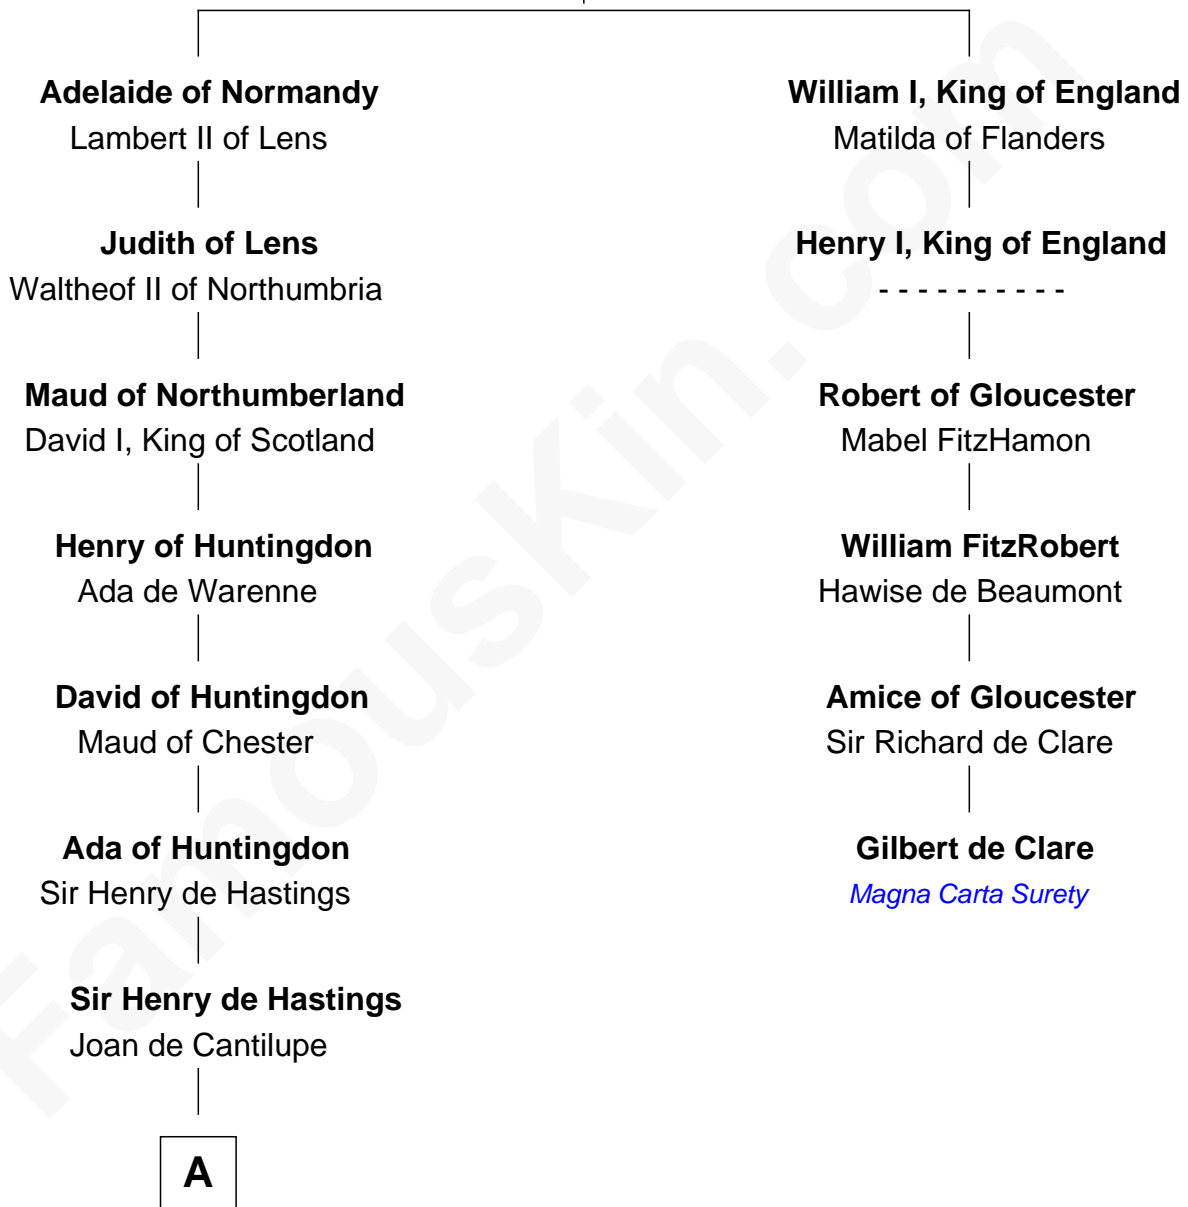

# FamousKin.com Relationship Chart of

**James Bowdoin**

*2nd Governor of Massachusetts*

5th cousin 16 times removed of

**Gilbert de Clare**

*Magna Carta Surety*

**Robert I of Normandy**

Herleve of Falaise

**A**

**Lora de Hastings**

Thomas Latimer

**Sir Warin le Latimer**

Catherine de la Warre

**Elizabeth le Latimer**

Sir Thomas Griffin

**Richard Griffin**