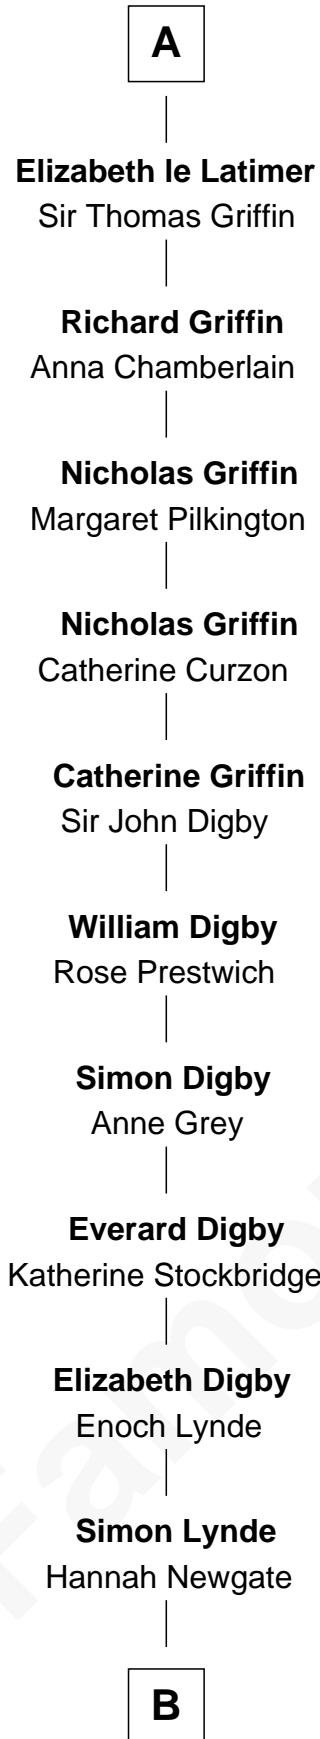

# FamousKin.com Relationship Chart of

**James Bowdoin**

*2nd Governor of Massachusetts*

2nd cousin 17 times removed of

**Gilbert de Clare**

*Magna Carta Surety*

**Robert de Beaumont**

Amicia de Gael

**B**

—  
**Elizabeth Lynde**

George Pordage

—  
**Hannah Pordage**

James Bowdoin

—  
**James Bowdoin**

*2nd Governor of Massachusetts*

FamousKin.com