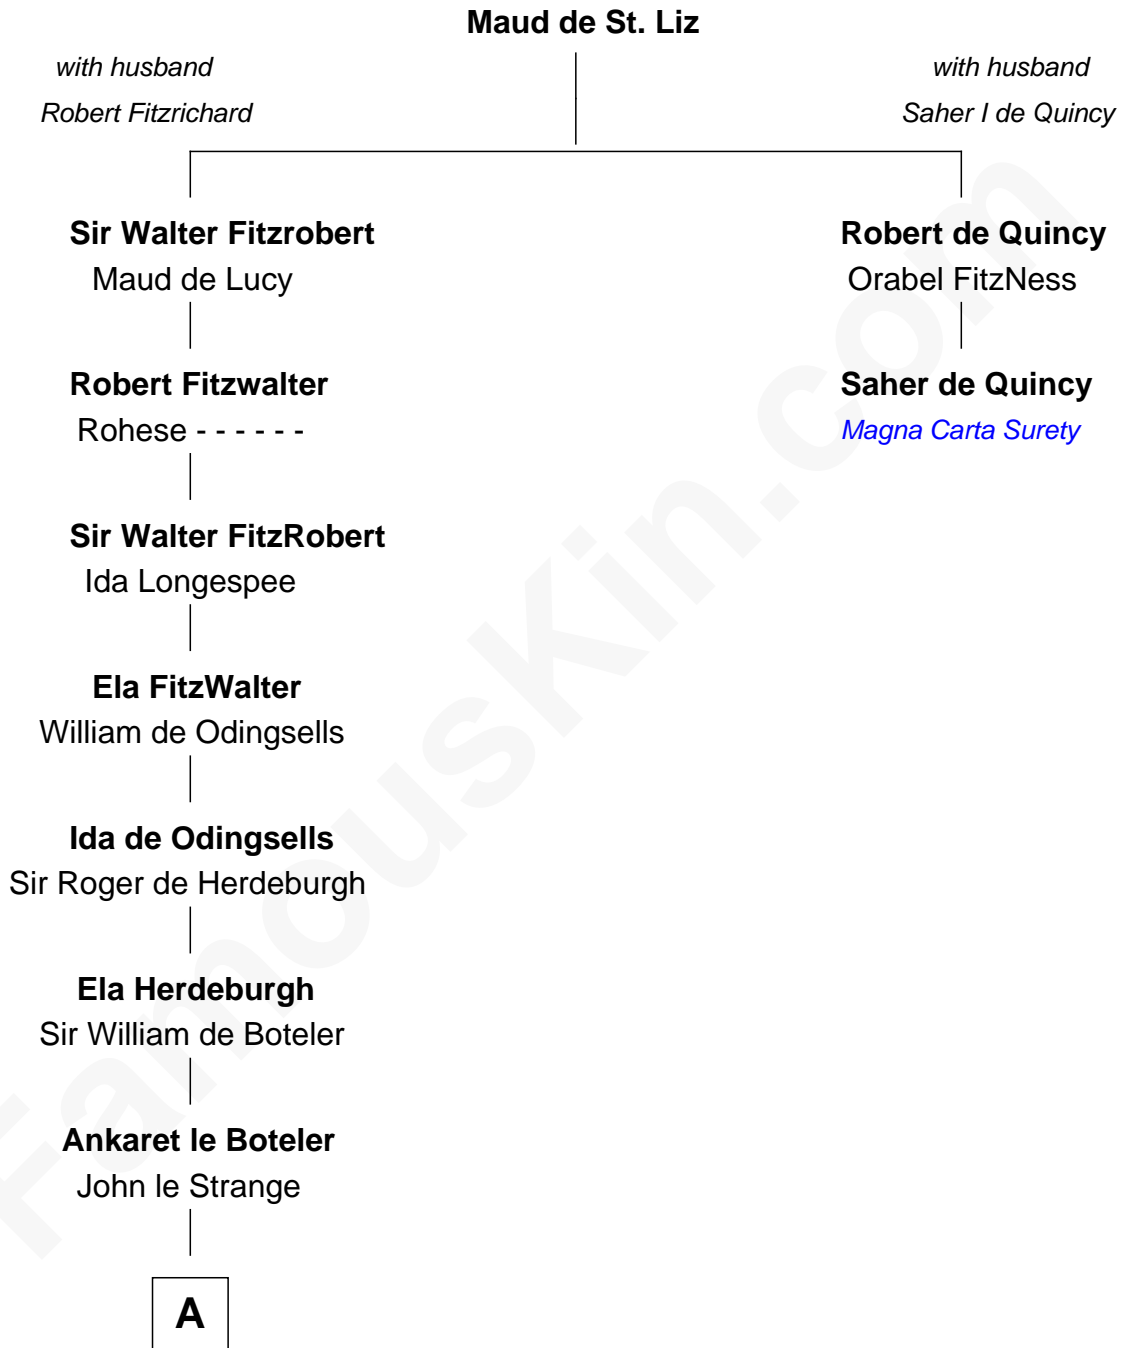

FamousKin.com Relationship Chart of

James Bowdoin

2nd Governor of Massachusetts

1st cousin 18 times removed of

Saher de Quincy

Magna Carta Surety

B

—
Elizabeth Lynde

George Pordage

—
Hannah Pordage

James Bowdoin

—
James Bowdoin

2nd Governor of Massachusetts

FamousKin.com