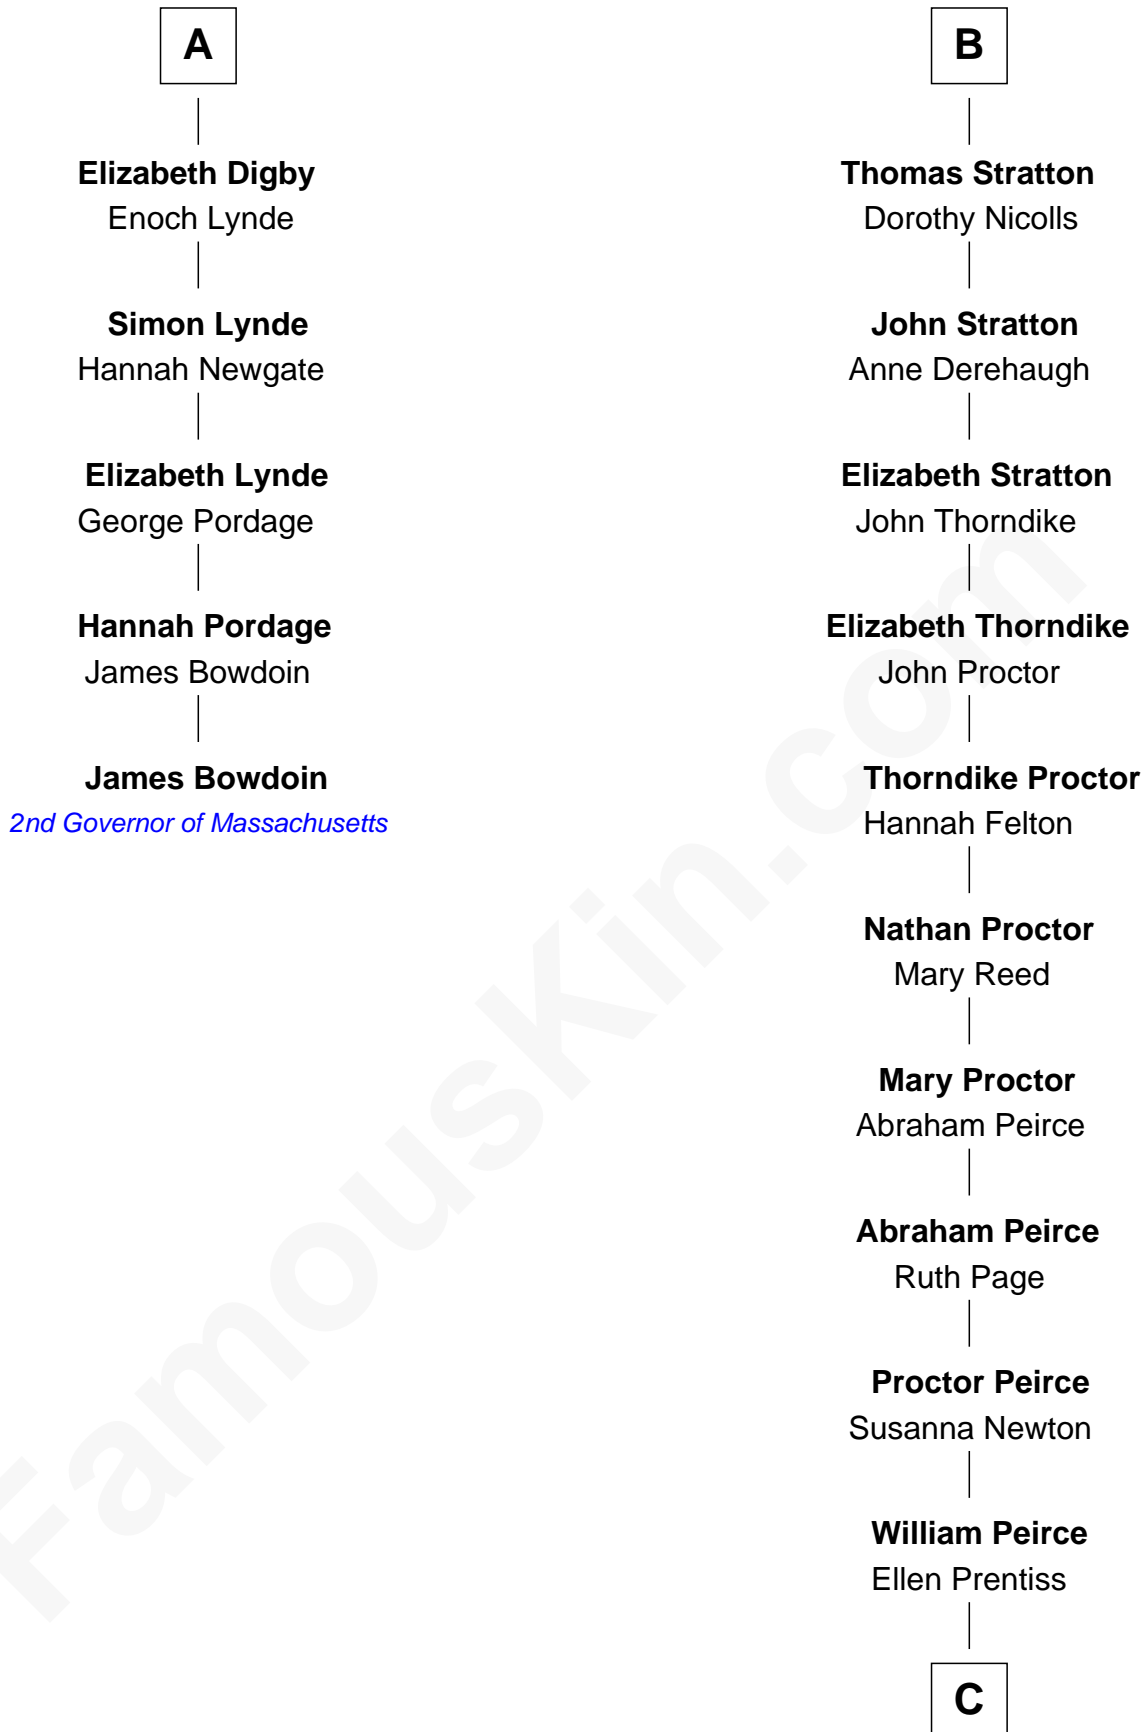

FamousKin.com Relationship Chart of

James Bowdoin

2nd Governor of Massachusetts

11th cousin 9 times removed of

John Lithgow

Stage, TV, and Movie Actor

C

Ellen Prentiss Peirce

Washington Lithgow

Arthur Washington Lithgow

Ina Berenice Robinson

Arthur Washington Lithgow

Sarah Jane Price

John Lithgow

Stage, TV, and Movie Actor